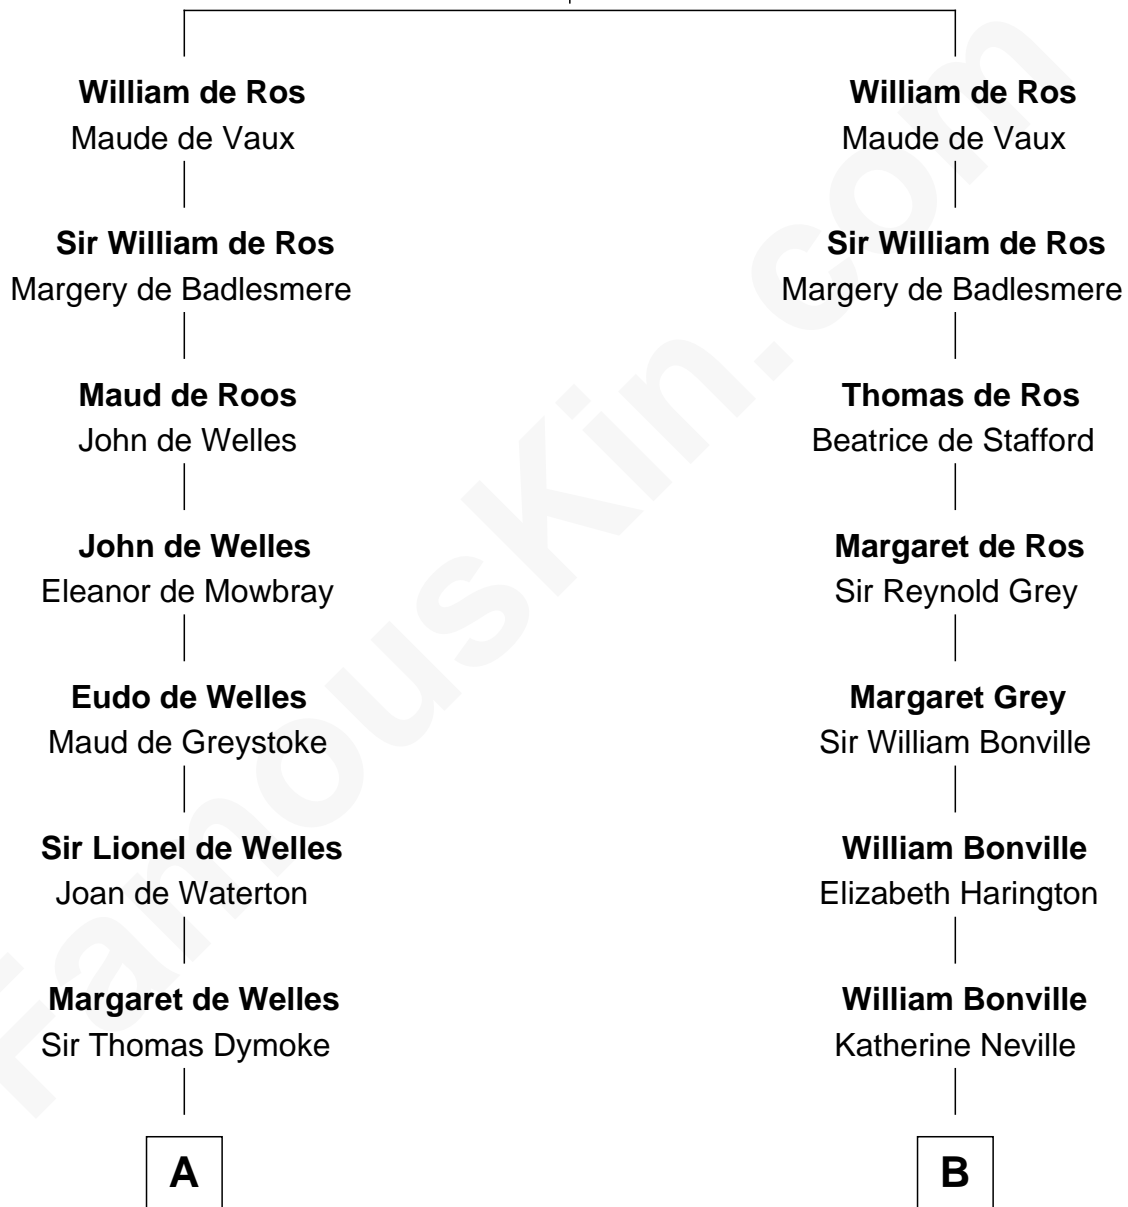

Sir Robert de Ros

Isabel de Aubeney