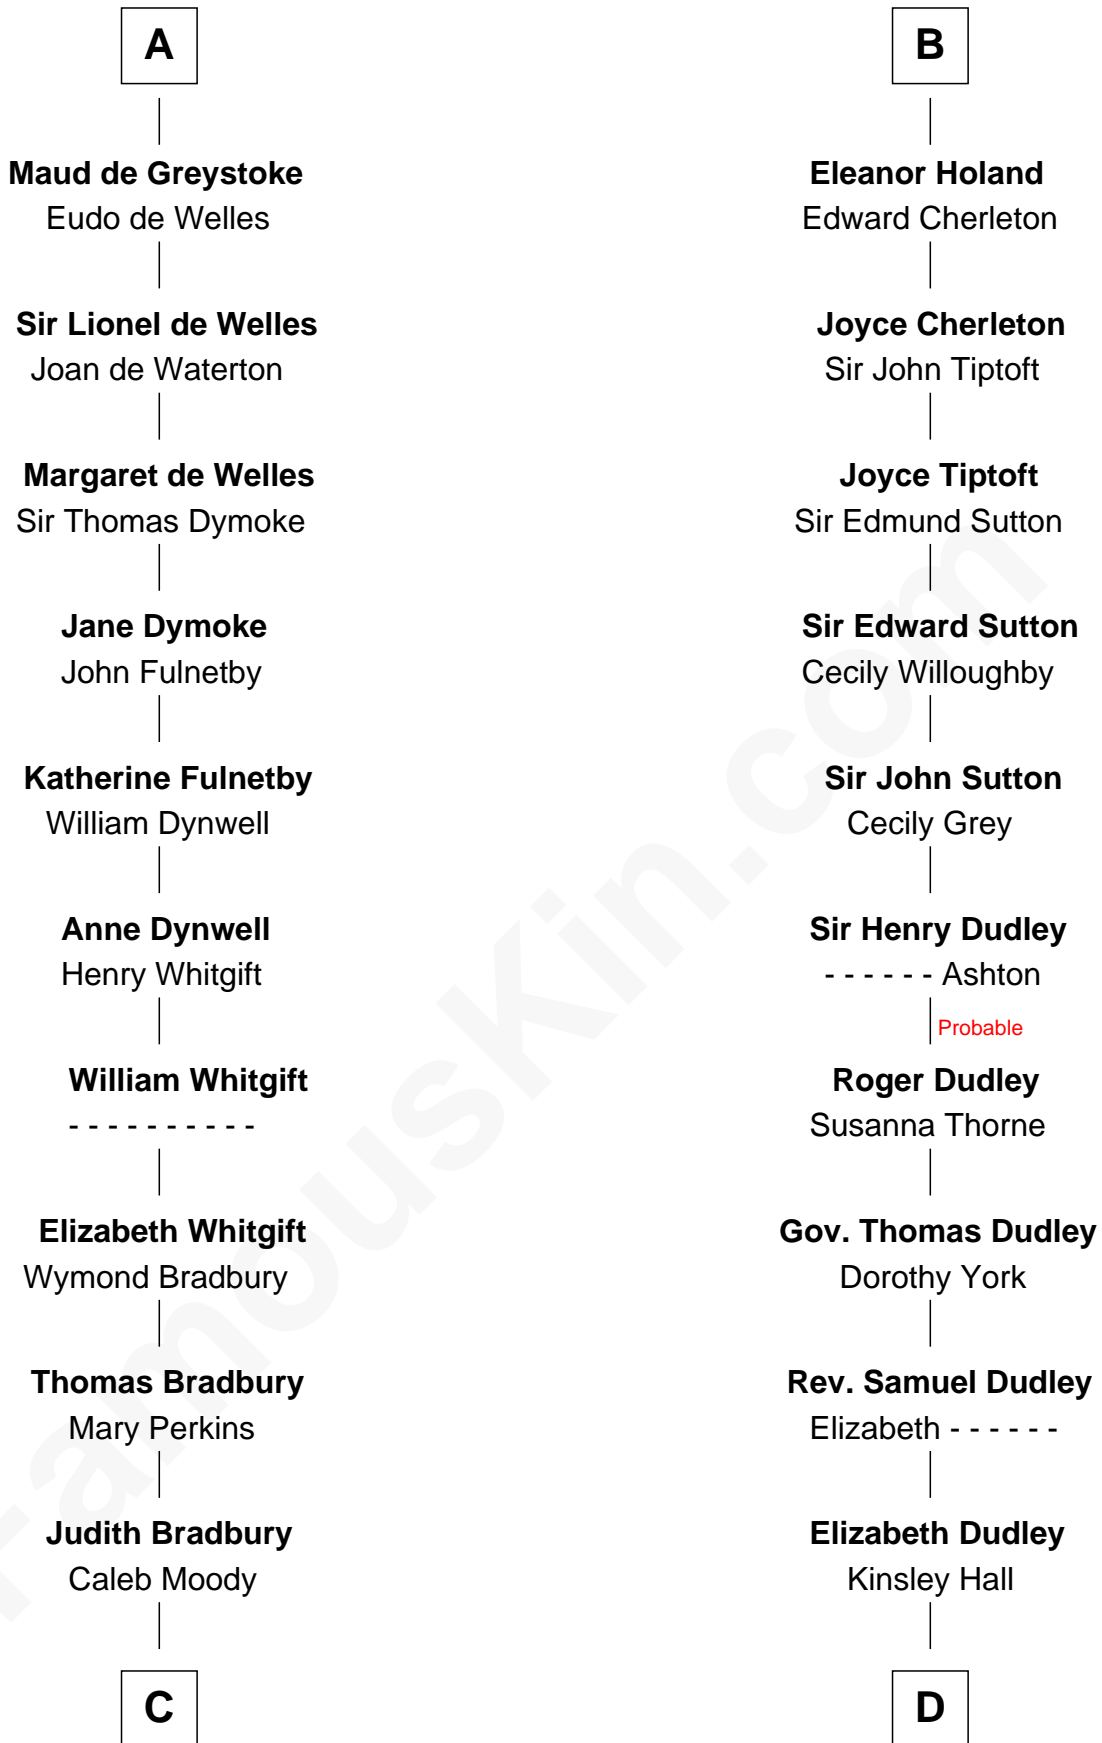

## Relationship Chart of

### Ralph Waldo Emerson

*American Poet*

19th cousin 2 times removed of

### John Langdon

*Signer of the U.S. Constitution*

**C**

**Rev. Samuel Moody**

Hannah Sewall

**Mary Moody**

Rev. Joseph Emerson

**Rev. William Emerson**