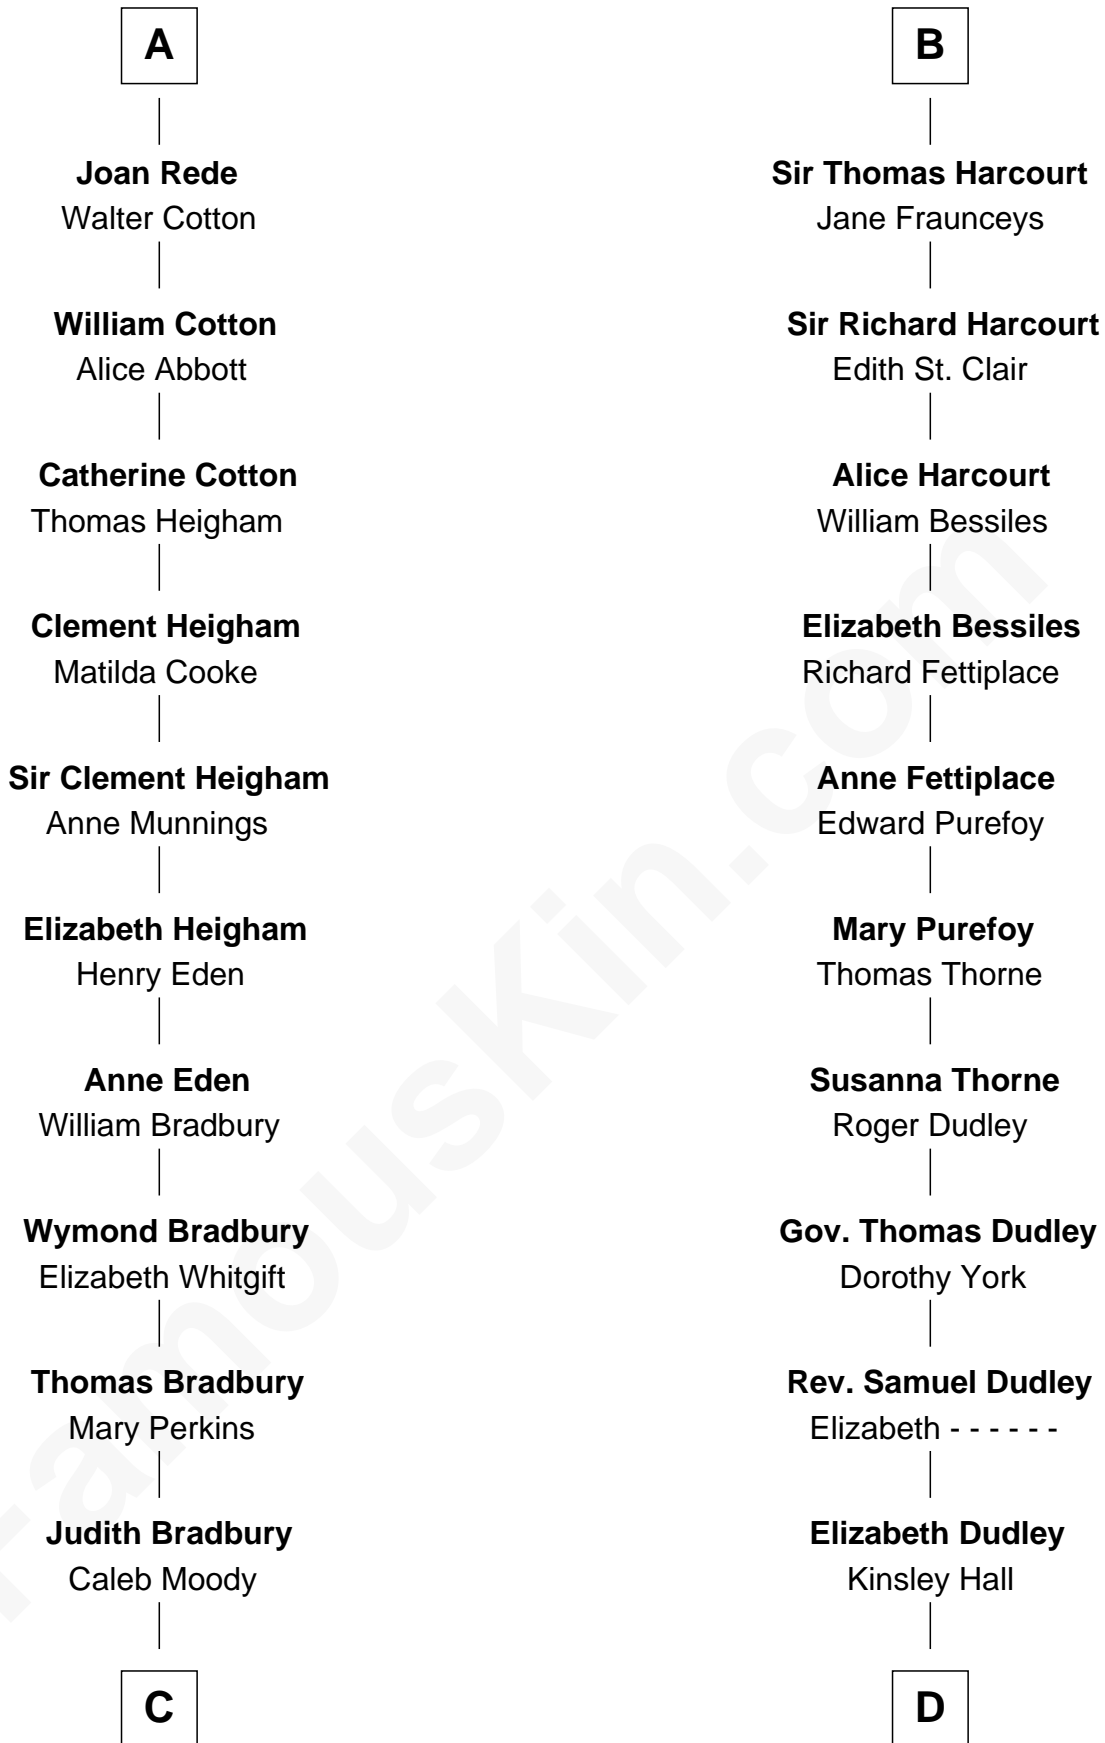

FamousKin.com

Relationship Chart of

Ralph Waldo Emerson

American Poet

19th cousin 2 times removed of

John Langdon
Signer of the U.S. Constitution

C

Rev. Samuel Moody

Hannah Sewall

Mary Moody

Rev. Joseph Emerson

Rev. William Emerson

Phebe Bliss

Rev. William Emerson

Ruth Haskins

Ralph Waldo Emerson