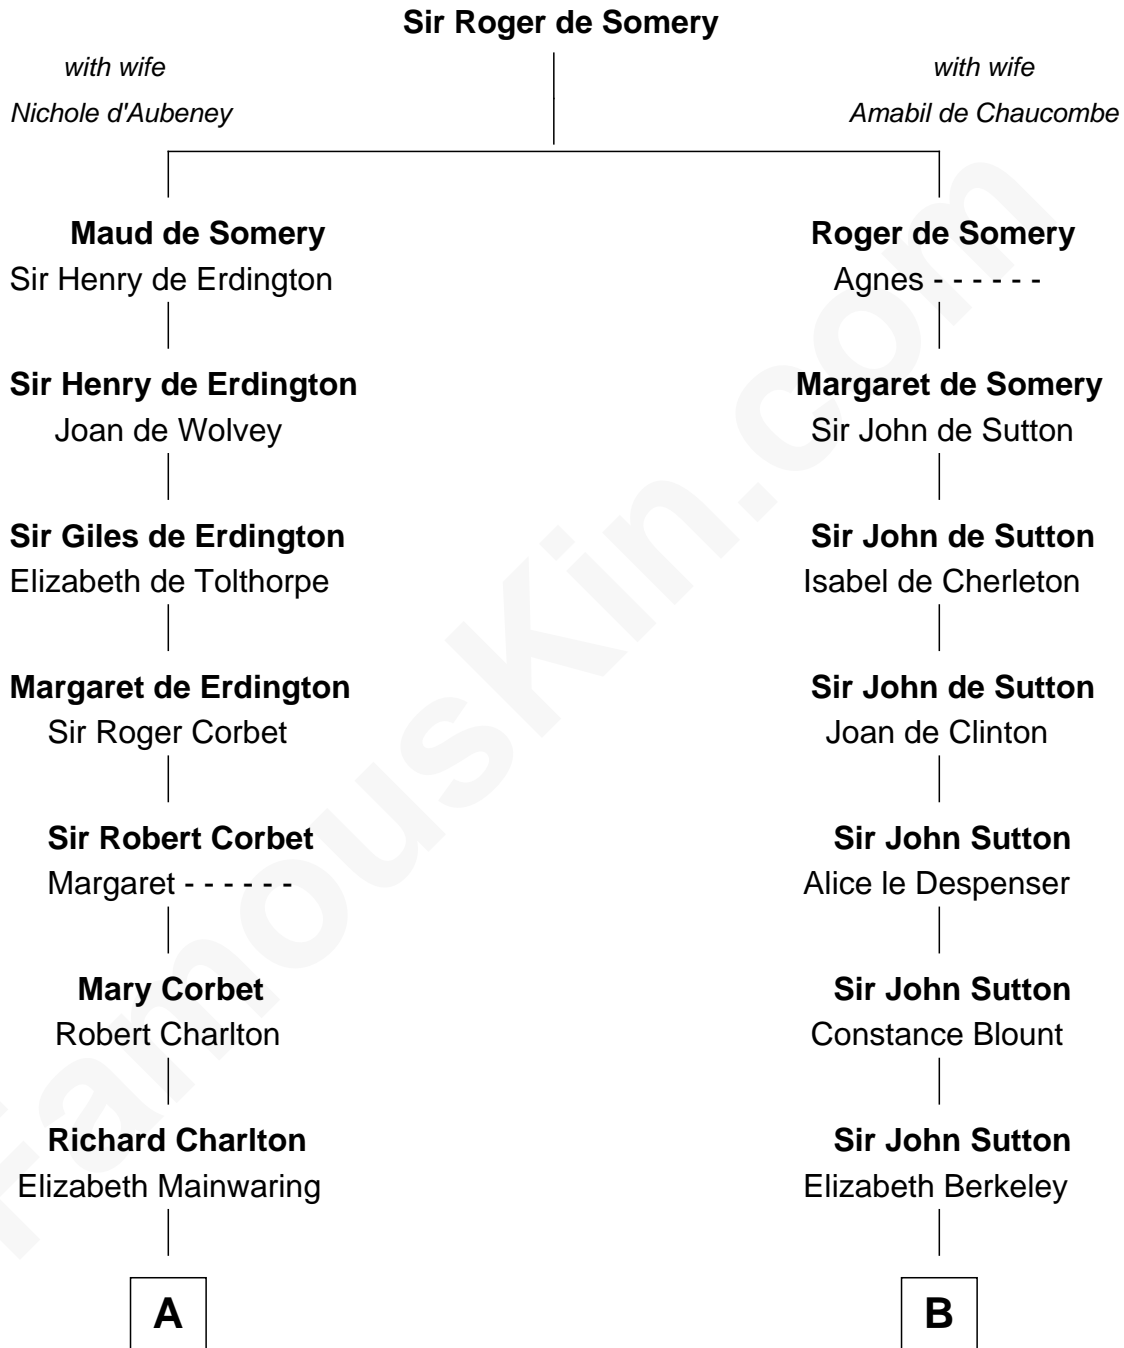

FamousKin.com

Relationship Chart of

Ralph Waldo Emerson

American Poet

17th cousin 4 times removed of

Louis Auchincloss
Author

C

—
Gurdon Buck

Susannah Mainwaring

—
Elizabeth Buck

John Auchincloss

—
John Winthrop Auchincloss

Joanna Hone Russell

—
Joseph Howland Auchincloss

Priscilla Dixon Stanton

—
Louis Auchincloss