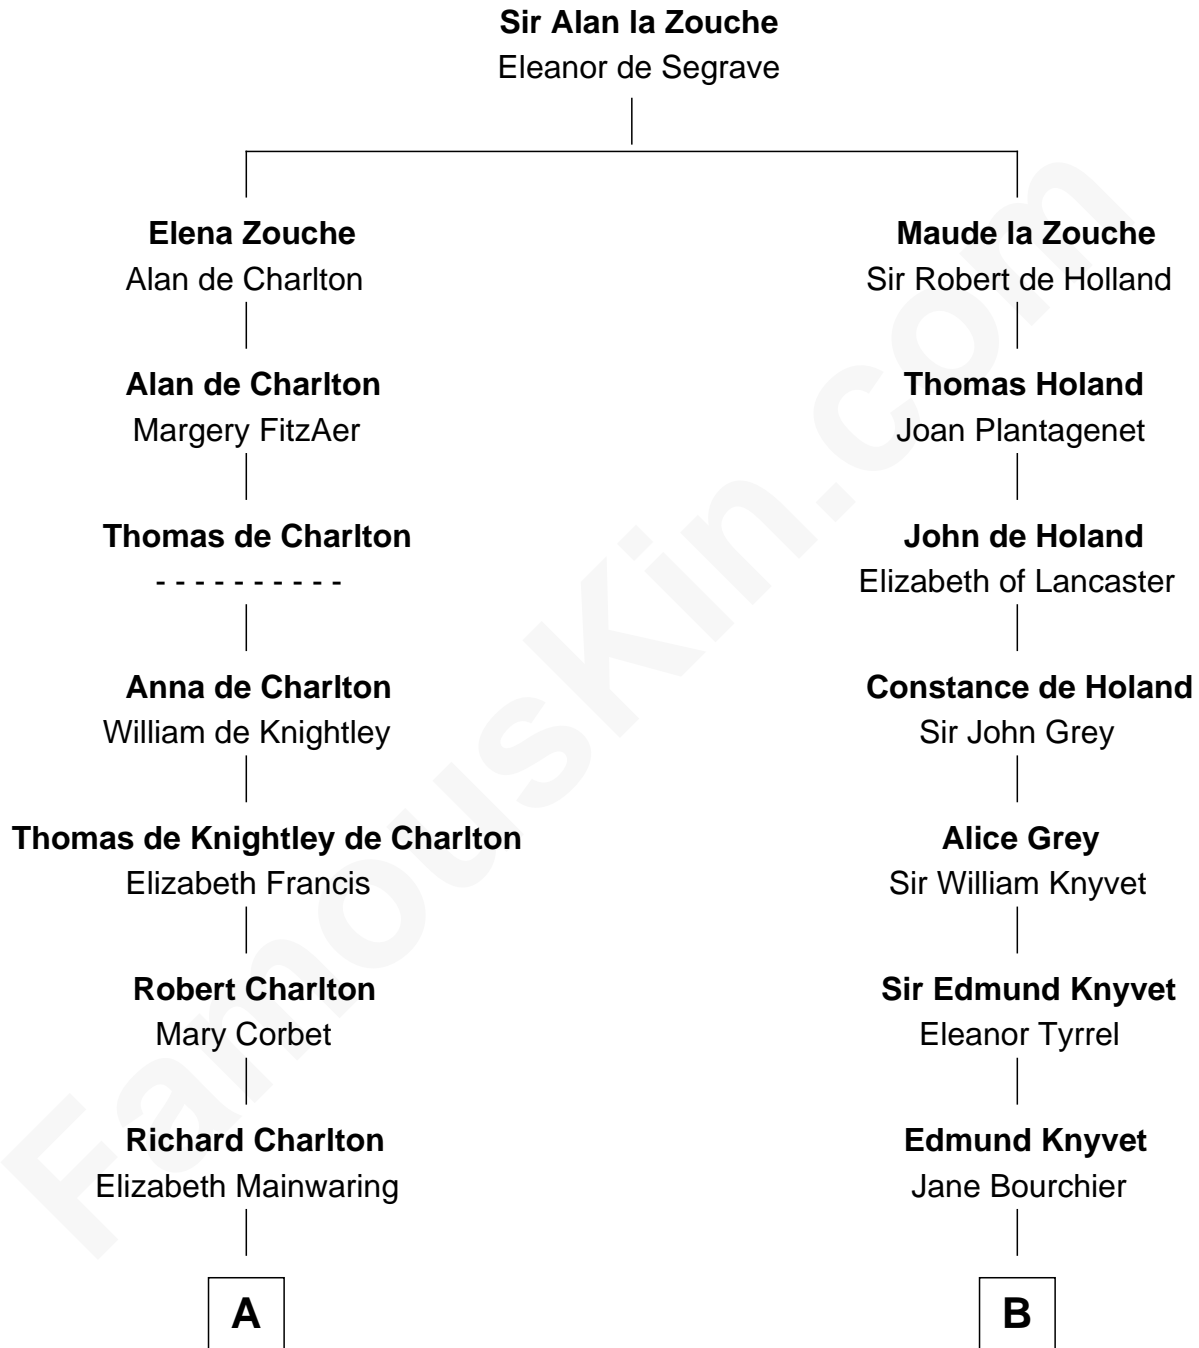

FamousKin.com
Relationship Chart of
Ralph Waldo Emerson
American Poet

17th cousin 2 times removed of
Louis Auchincloss
Author

C

John Winthrop Auchincloss

Joanna Hone Russell

Joseph Howland Auchincloss

Priscilla Dixon Stanton

Louis Auchincloss

Author

FamousKin.com