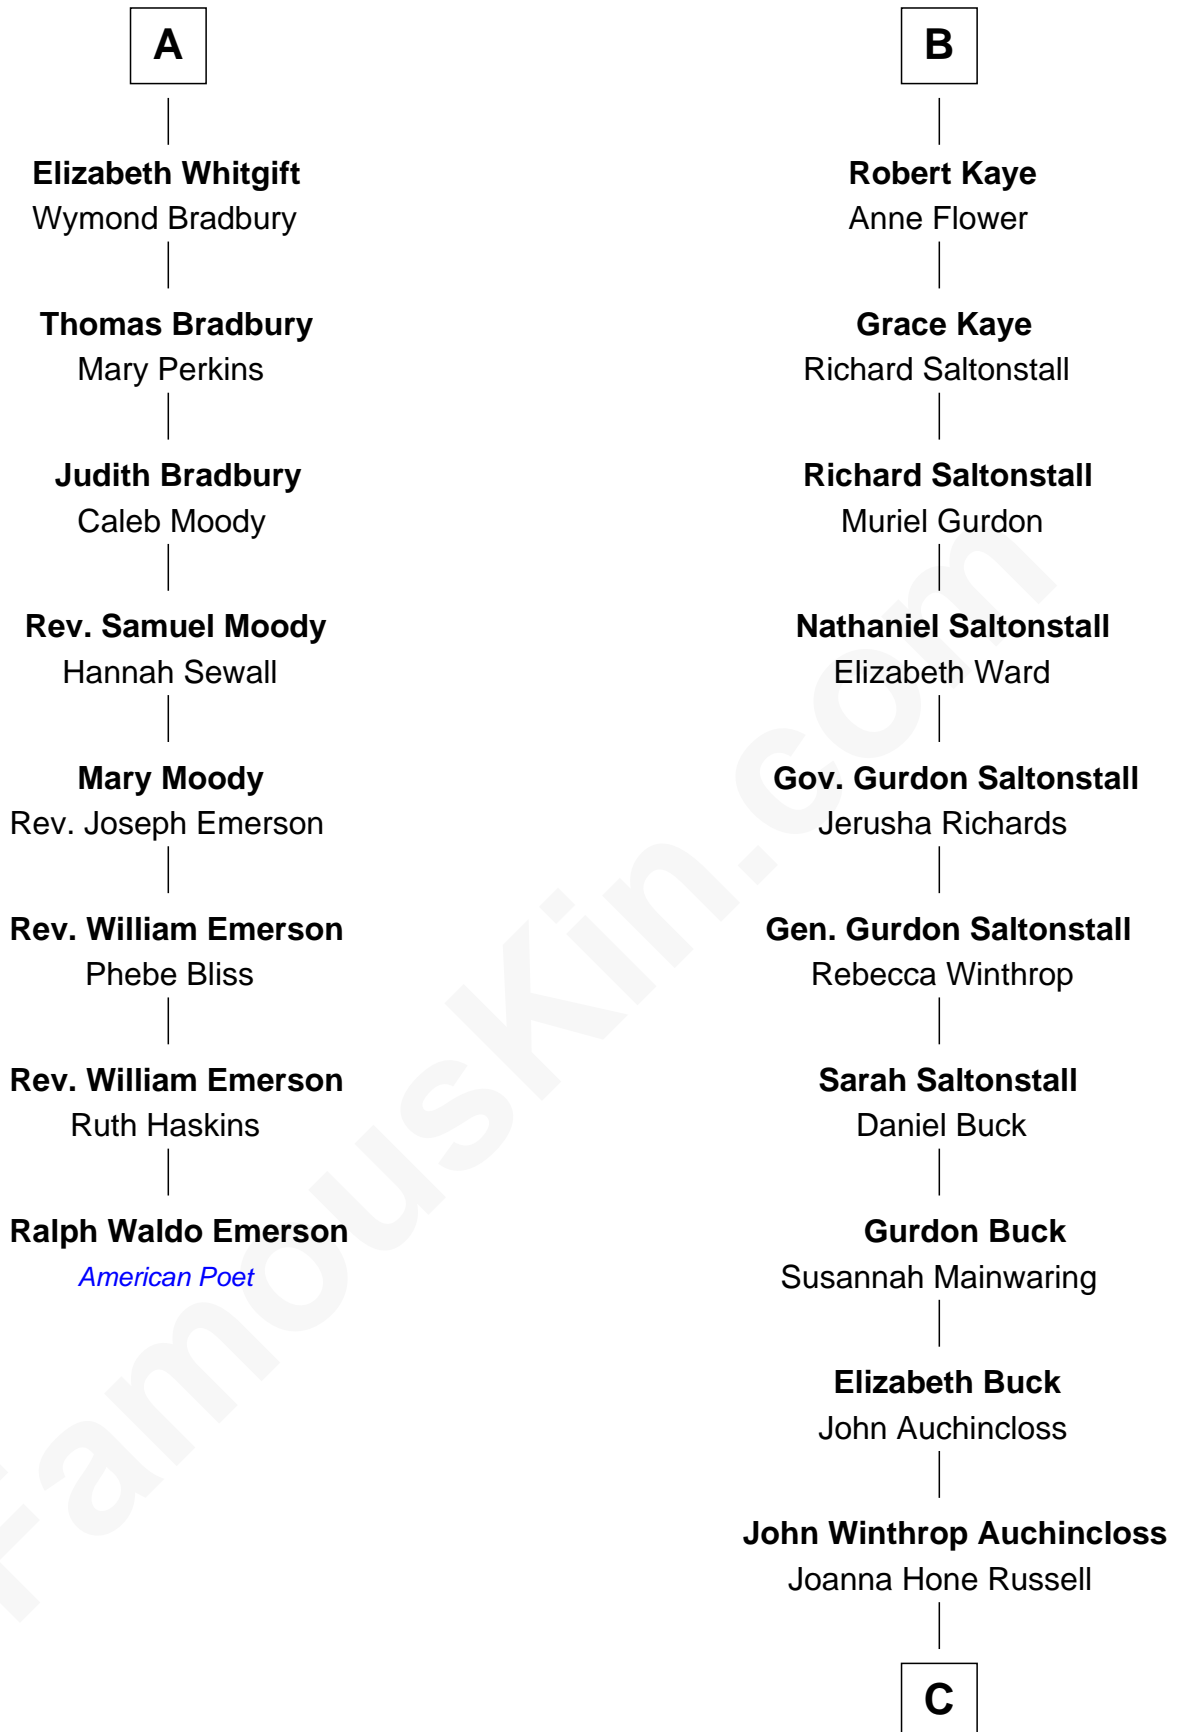

FamousKin.com

Relationship Chart of

Ralph Waldo Emerson

American Poet

14th cousin 4 times removed of

Louis Auchincloss
Author

C

Joseph Howland Auchincloss

Priscilla Dixon Stanton

Louis Auchincloss

Author

FamousKin.com