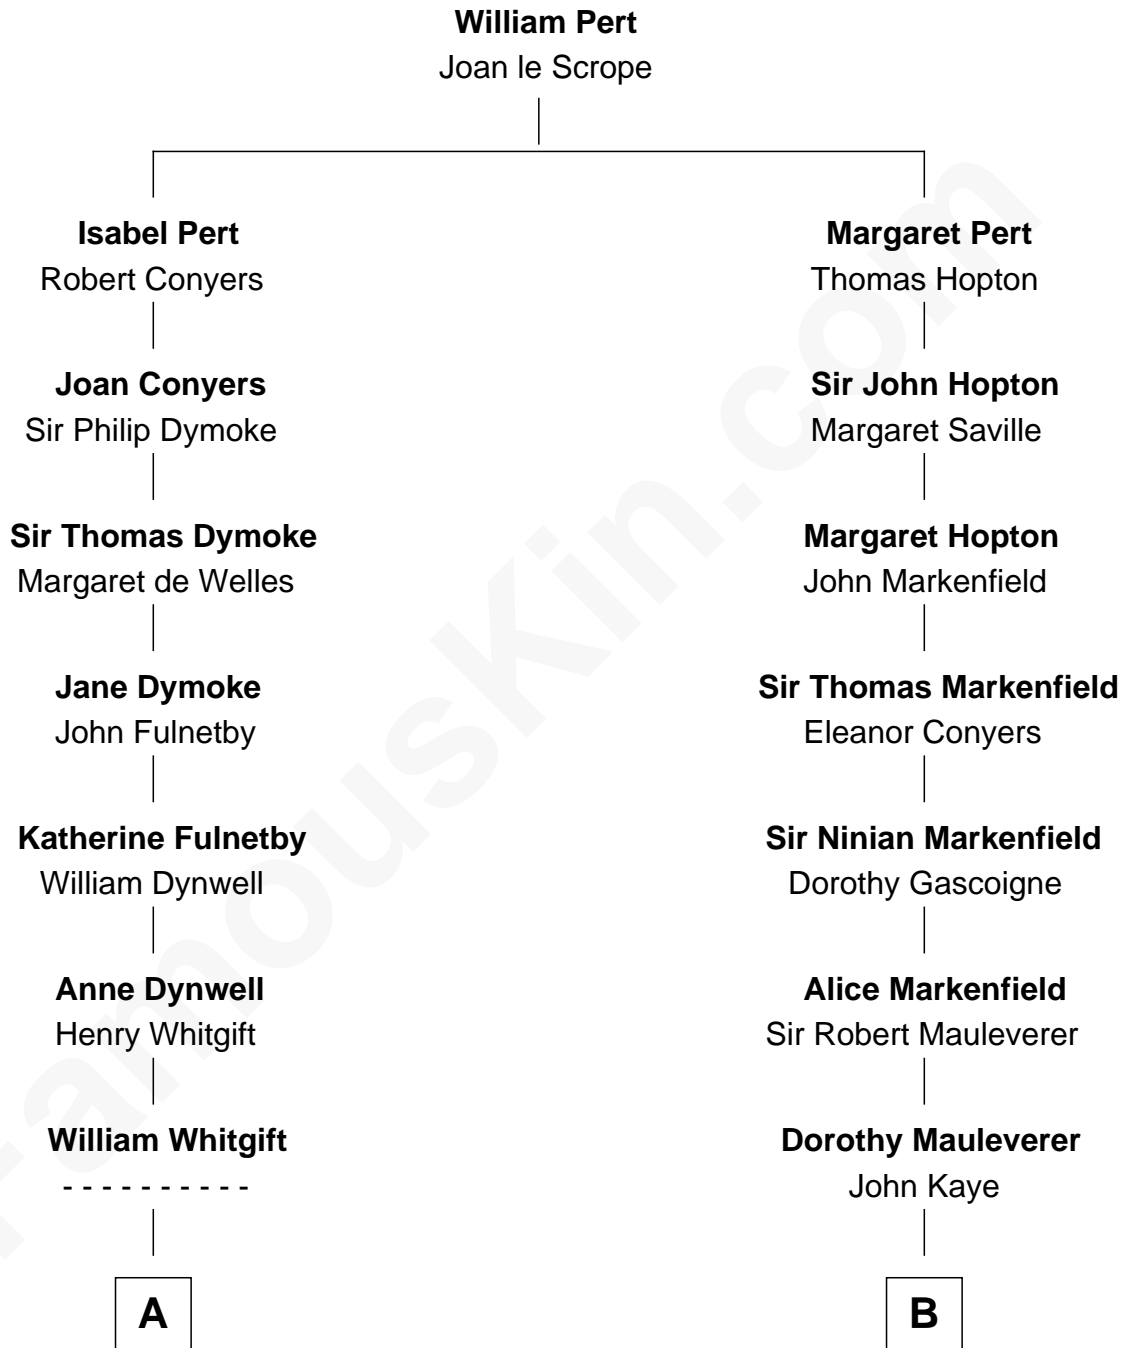

FamousKin.com

Relationship Chart of

Ralph Waldo Emerson

American Poet

14th cousin 4 times removed of

Louis Auchincloss
Author

C

Joseph Howland Auchincloss

Priscilla Dixon Stanton

Louis Auchincloss

Author

FamousKin.com