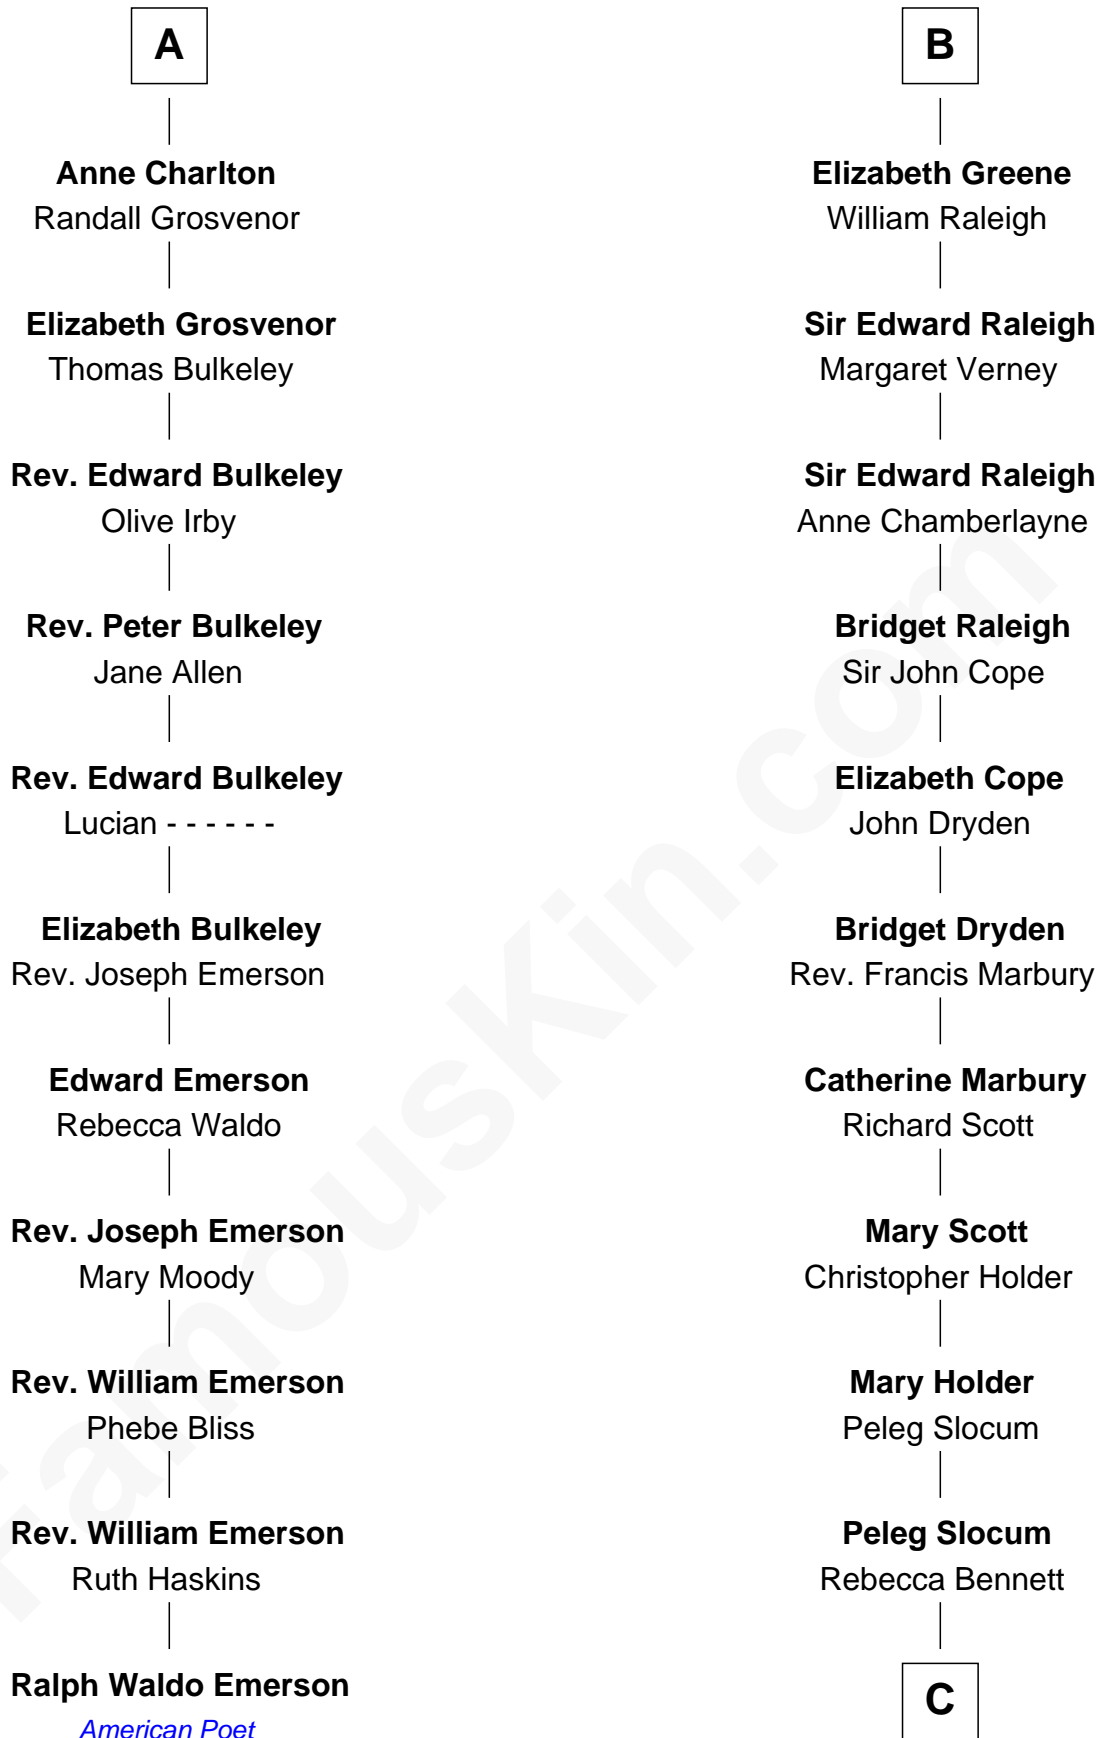

**FamousKin.com**  
**Relationship Chart of**  
**Ralph Waldo Emerson**  
*American Poet*

17th cousin 4 times removed of  
**Hetty Green**  
*"The Witch of Wall Street"*

**C**

**Giles Slocum**

Sylvia Russell

**Abigail Slocum**

Isaac Howland

**Mehitable Howland**

Gideon Howland

**Abby Slocum Howland**

Edward Mott Robinson

**Hetty Green**

*"The Witch of Wall Street"*