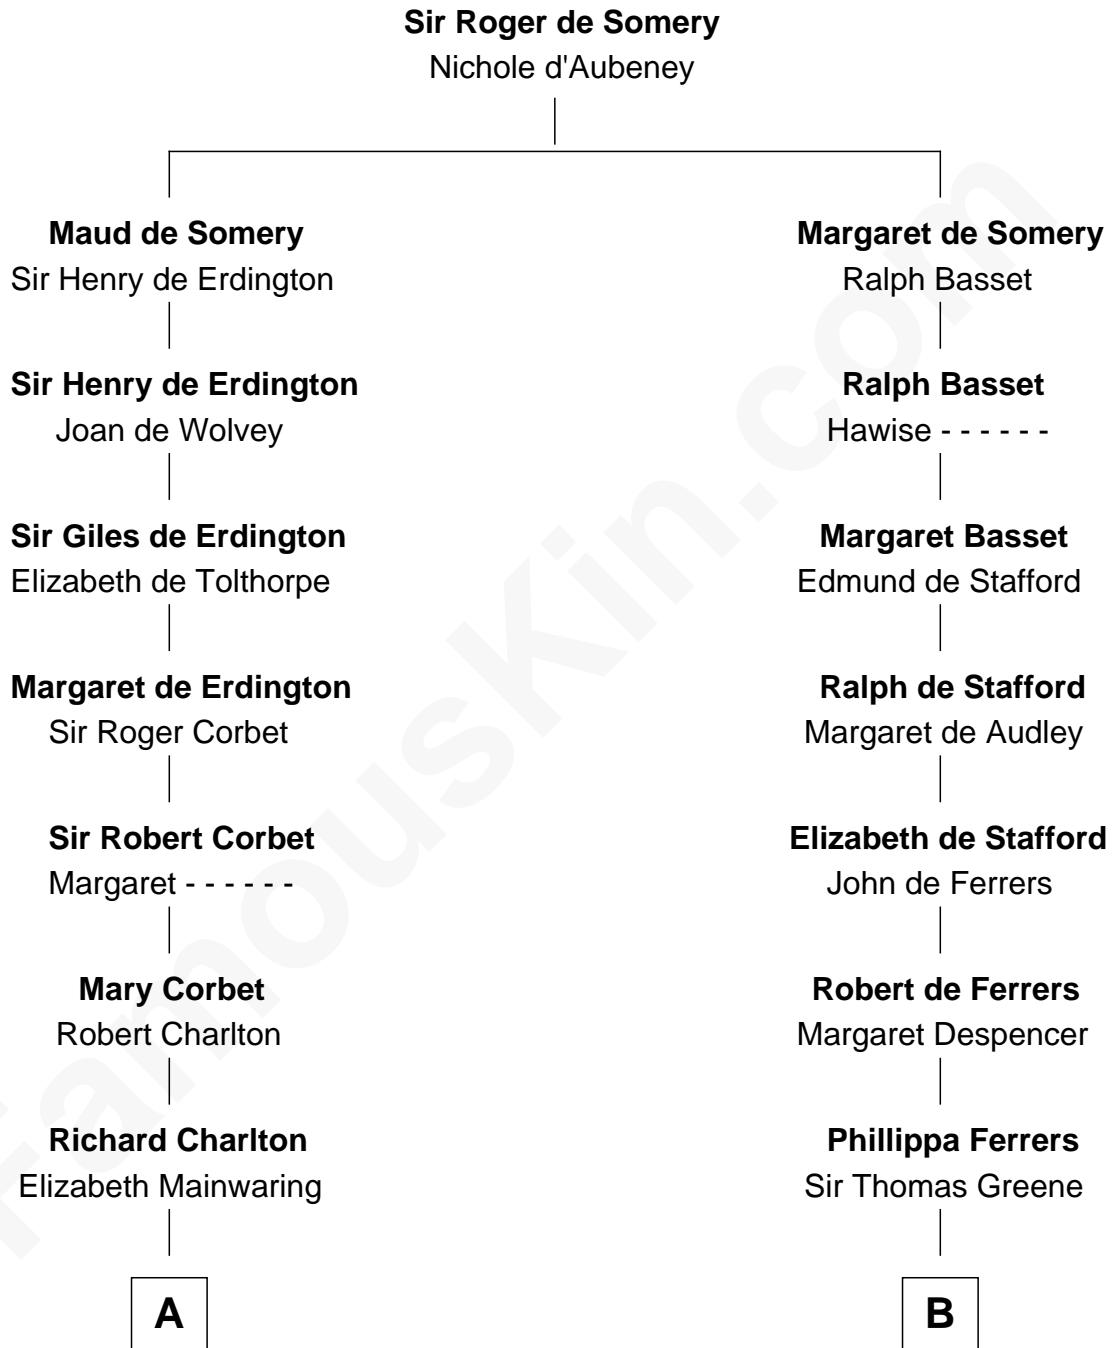

**FamousKin.com**  
**Relationship Chart of**  
**Ralph Waldo Emerson**  
*American Poet*

17th cousin 4 times removed of  
**Hetty Green**  
*"The Witch of Wall Street"*

**C**

**Giles Slocum**

Sylvia Russell

**Abigail Slocum**

Isaac Howland

**Mehitable Howland**

Gideon Howland

**Abby Slocum Howland**

Edward Mott Robinson

**Hetty Green**

*"The Witch of Wall Street"*