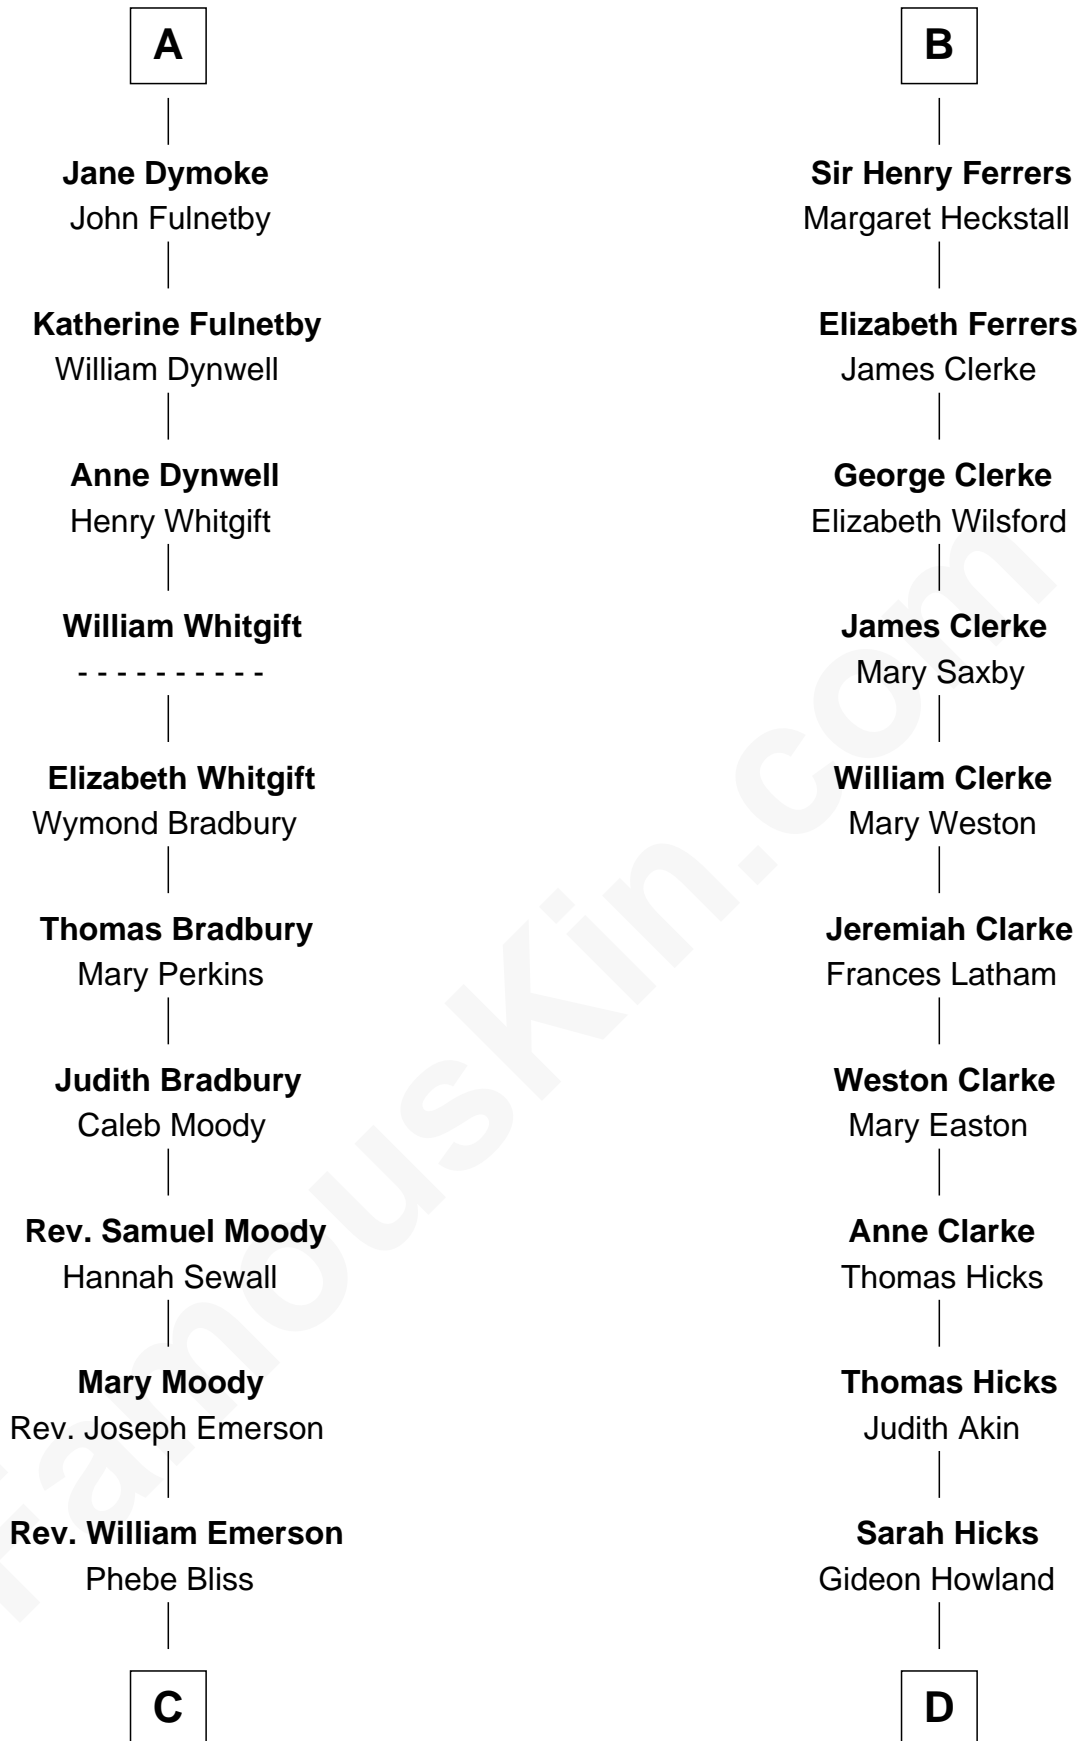

**FamousKin.com**  
**Relationship Chart of**  
**Ralph Waldo Emerson**  
*American Poet*

18th cousin 1 time removed of  
**Hetty Green**  
*"The Witch of Wall Street"*

FamousKin.com