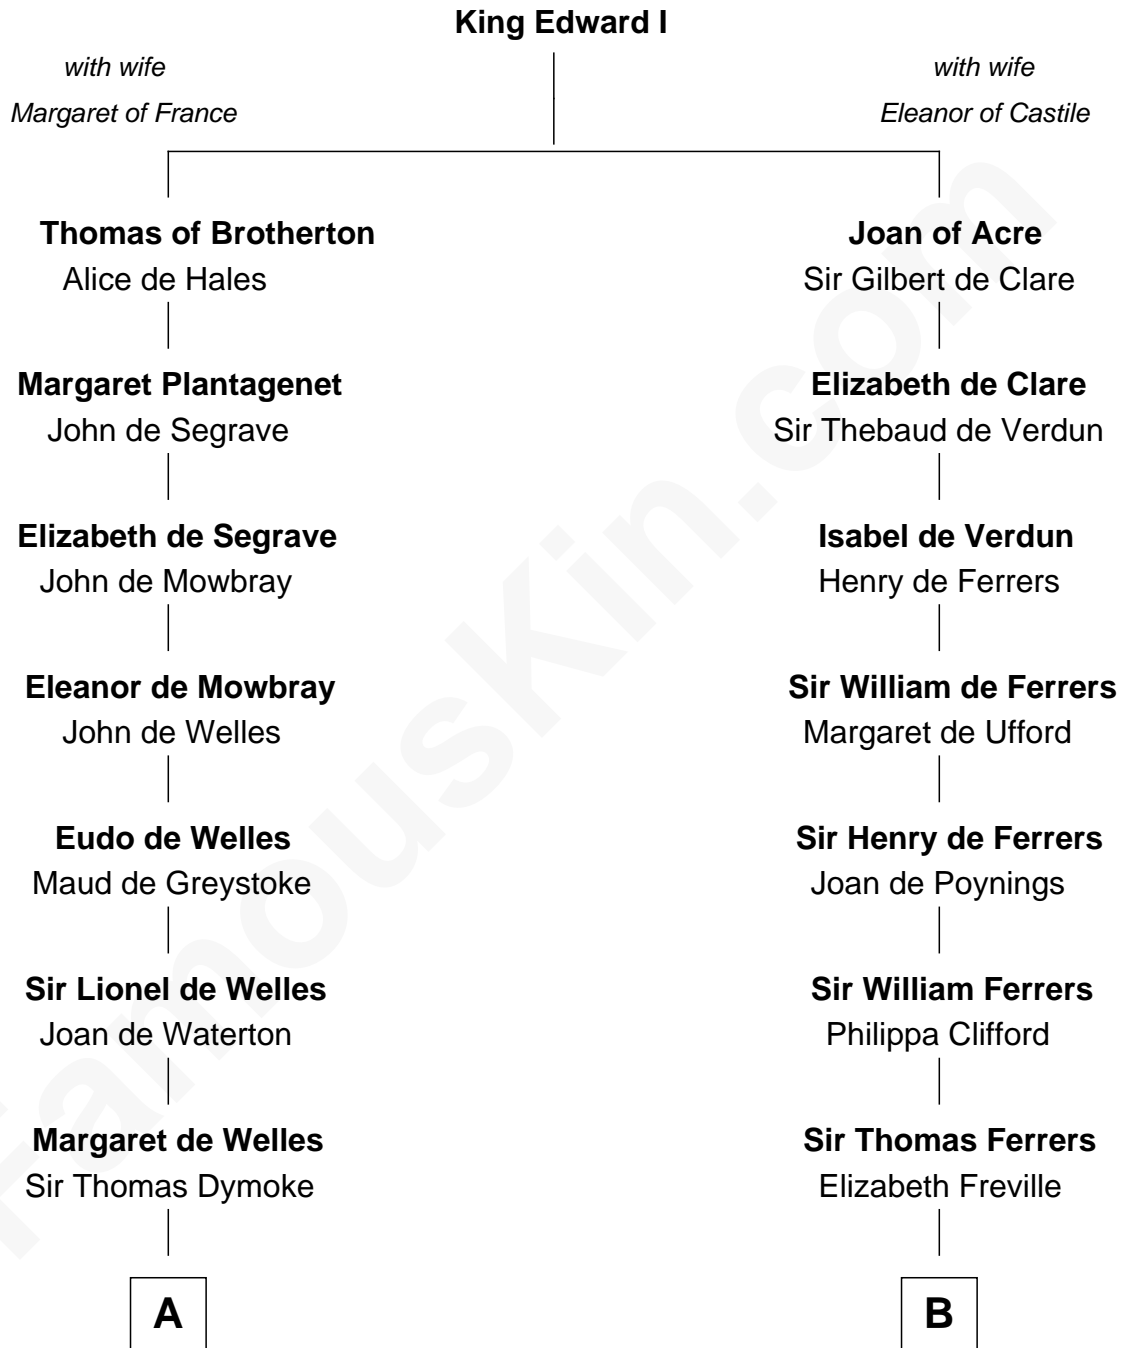

**FamousKin.com**  
**Relationship Chart of**  
**Ralph Waldo Emerson**  
*American Poet*

18th cousin 1 time removed of  
**Hetty Green**  
*"The Witch of Wall Street"*

FamousKin.com