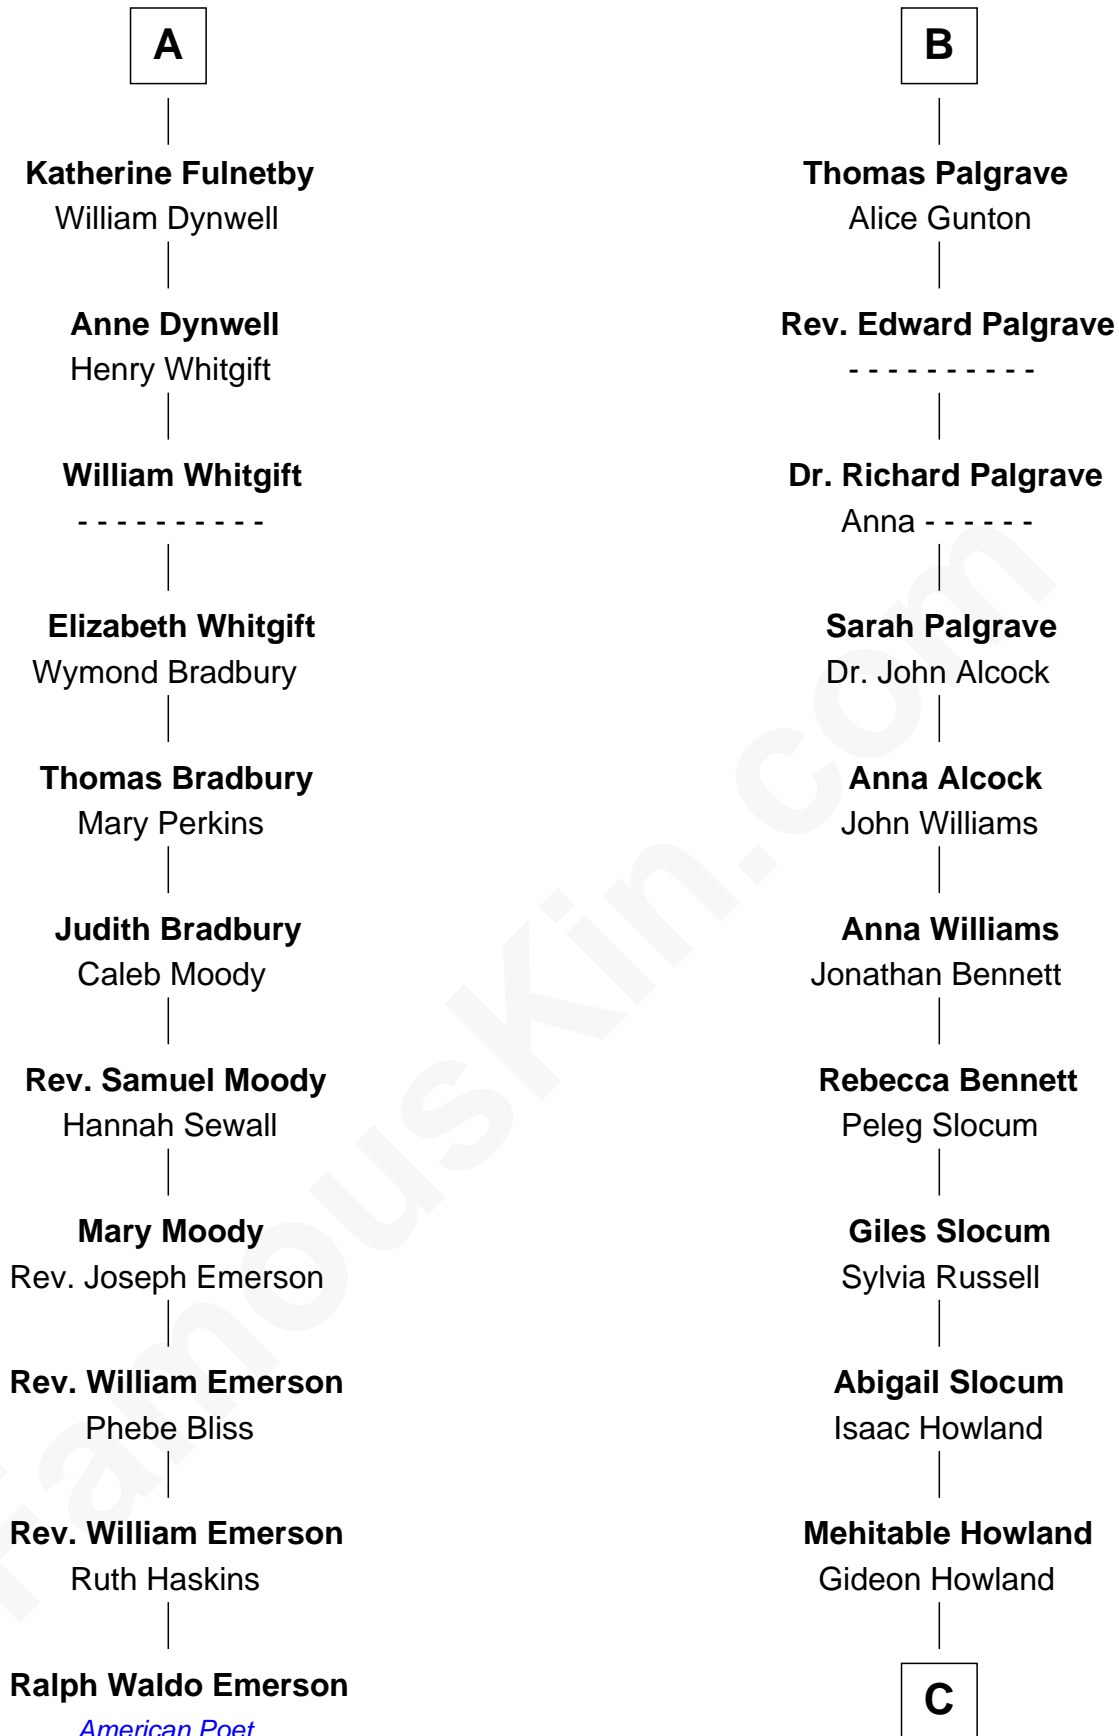

FamousKin.com
Relationship Chart of
Ralph Waldo Emerson
American Poet

17th cousin 1 time removed of

Hetty Green
"The Witch of Wall Street"

Henry Plantagenet
 Maud de Chaworth

C

Abby Slocum Howland

Edward Mott Robinson

Hetty Green

"The Witch of Wall Street"

FamousKin.com