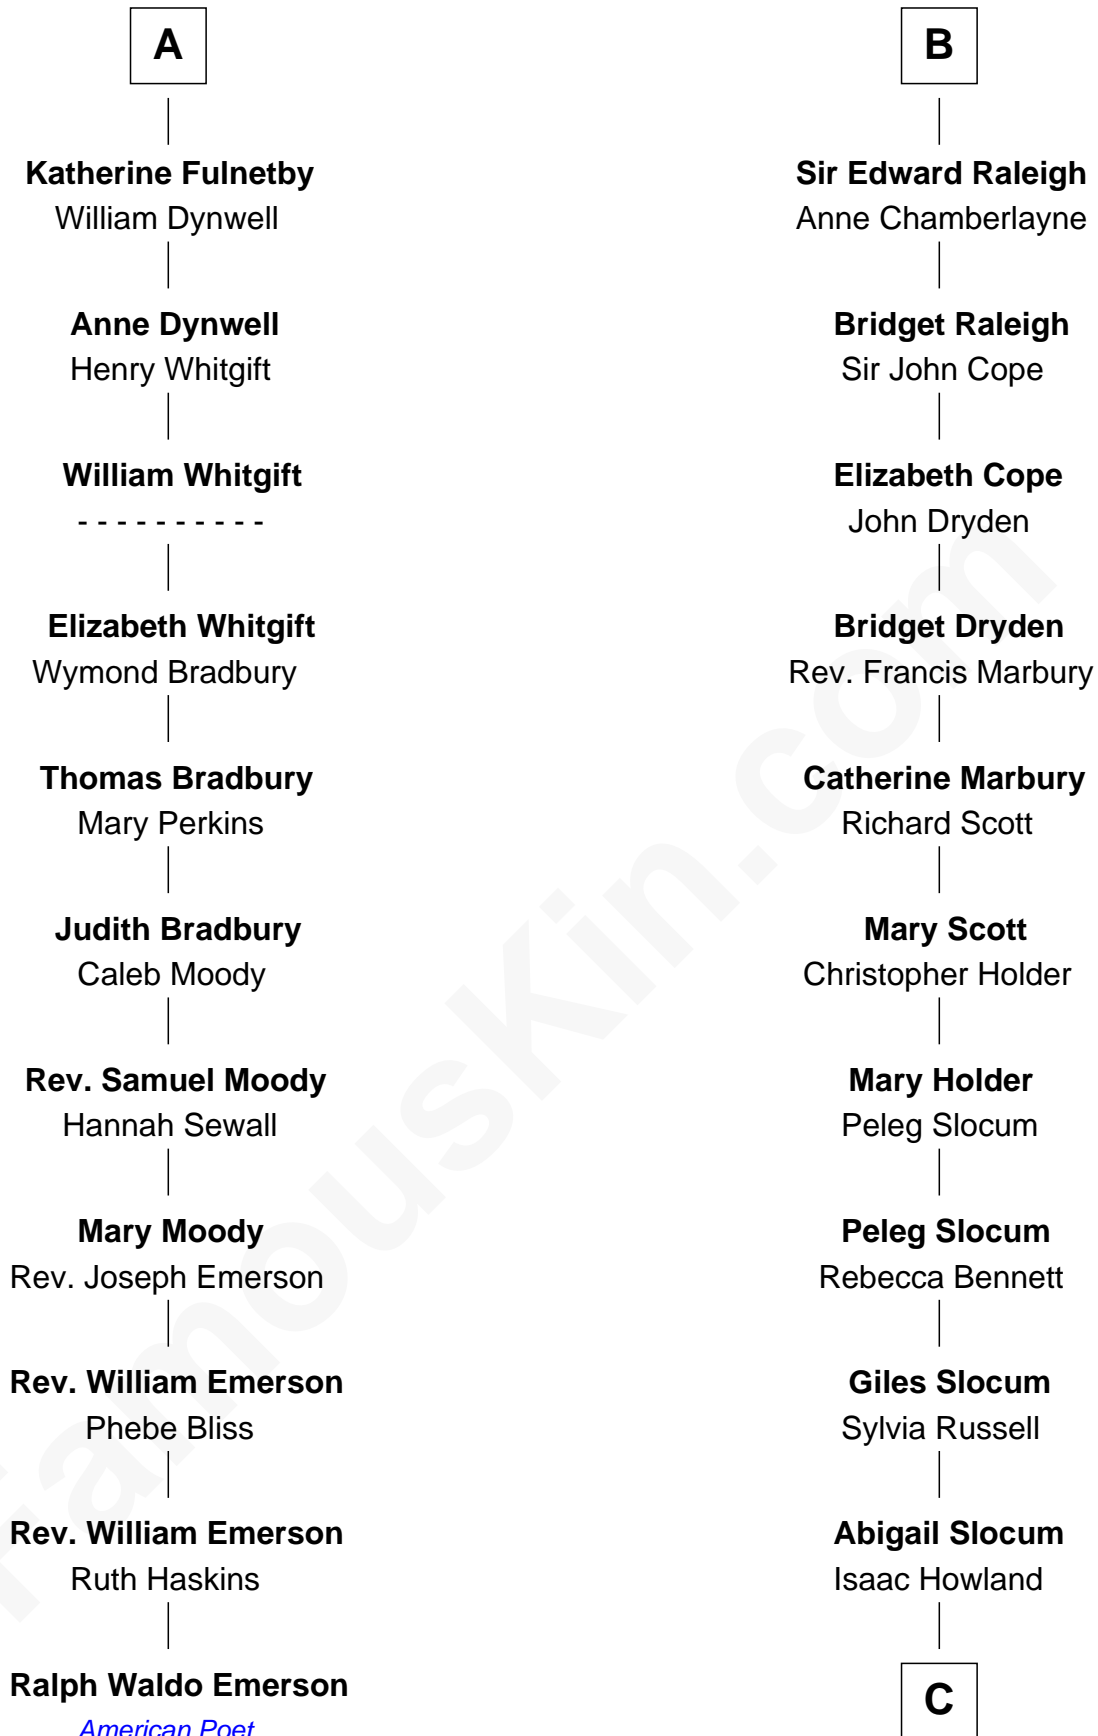

FamousKin.com

Relationship Chart of Ralph Waldo Emerson

American Poet

17th cousin 2 times removed of

Hetty Green

"The Witch of Wall Street"

Sir Hugh I de Audley

Iseult de Mortimer

C

Mehitable Howland

Gideon Howland

Abby Slocum Howland

Edward Mott Robinson

Hetty Green

"The Witch of Wall Street"

FamousKin.com