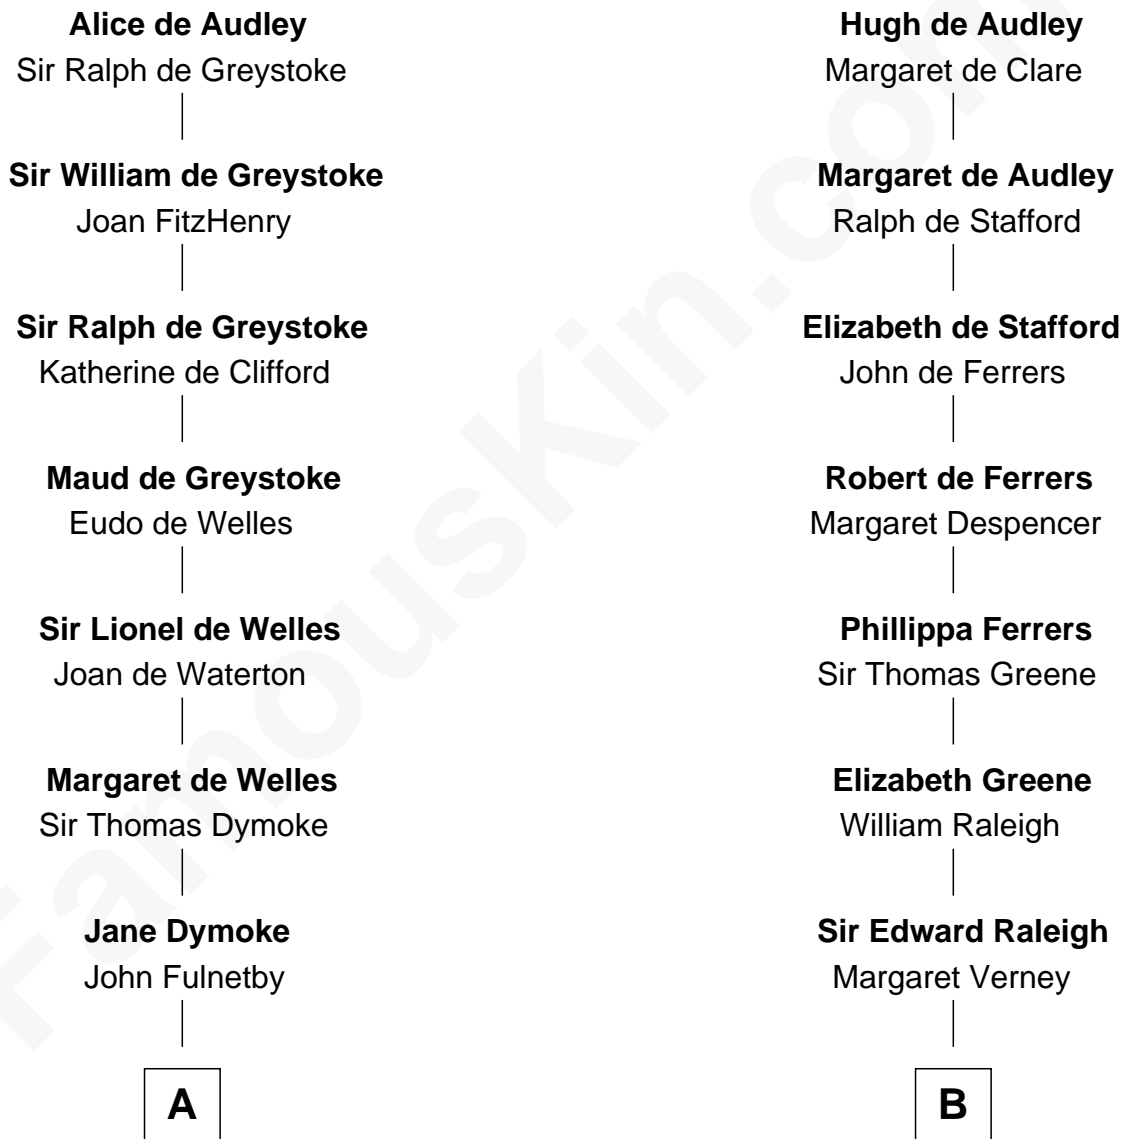

FamousKin.com

Relationship Chart of Ralph Waldo Emerson

American Poet

17th cousin 2 times removed of

Hetty Green

"The Witch of Wall Street"

Sir Hugh I de Audley

Iseult de Mortimer

C

Mehitable Howland

Gideon Howland

Abby Slocum Howland

Edward Mott Robinson

Hetty Green

"The Witch of Wall Street"

FamousKin.com