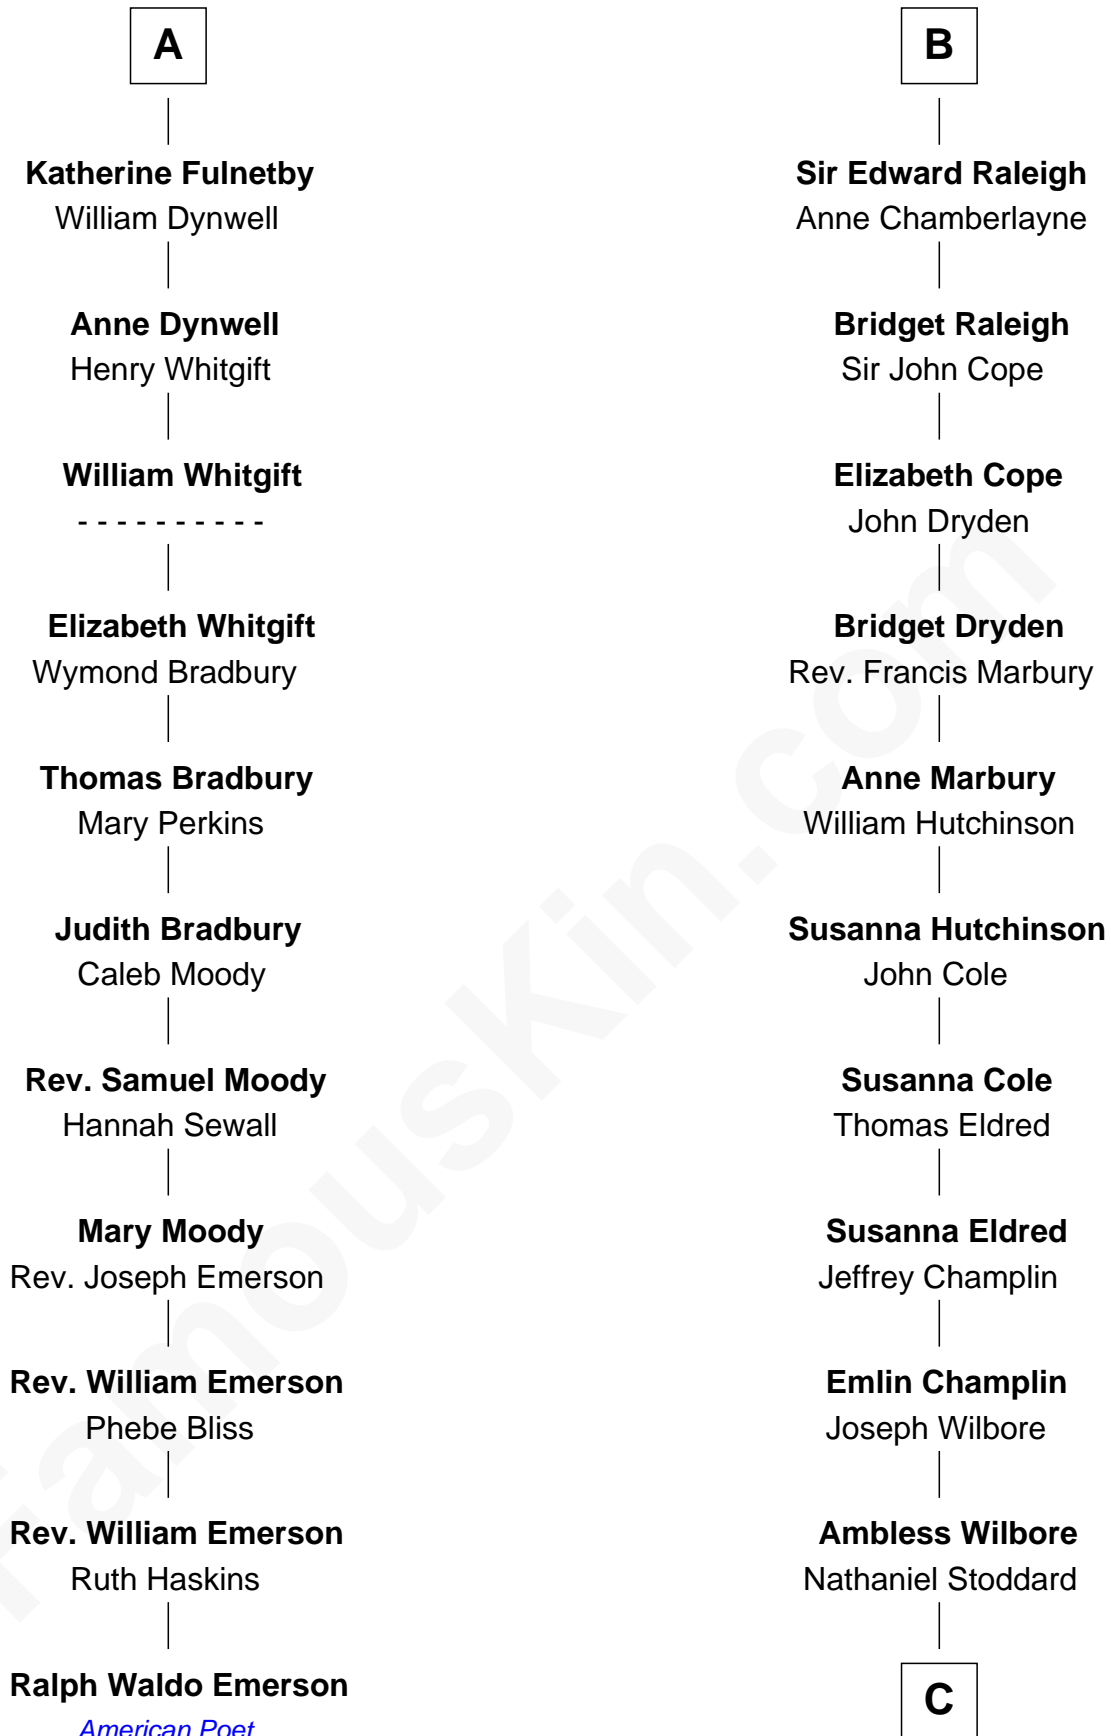

FamousKin.com

Relationship Chart of

Ralph Waldo Emerson

American Poet

17th cousin 2 times removed of

Shanghai Pierce

Texas Cattleman

Sir Hugh I de Audley

Iseult de Mortimer

C

Susanna Stoddard

Isaac Pearce

Jonathan D. Pearce

Hanna Phillips Head

Shanghai Pierce

Texas Cattleman