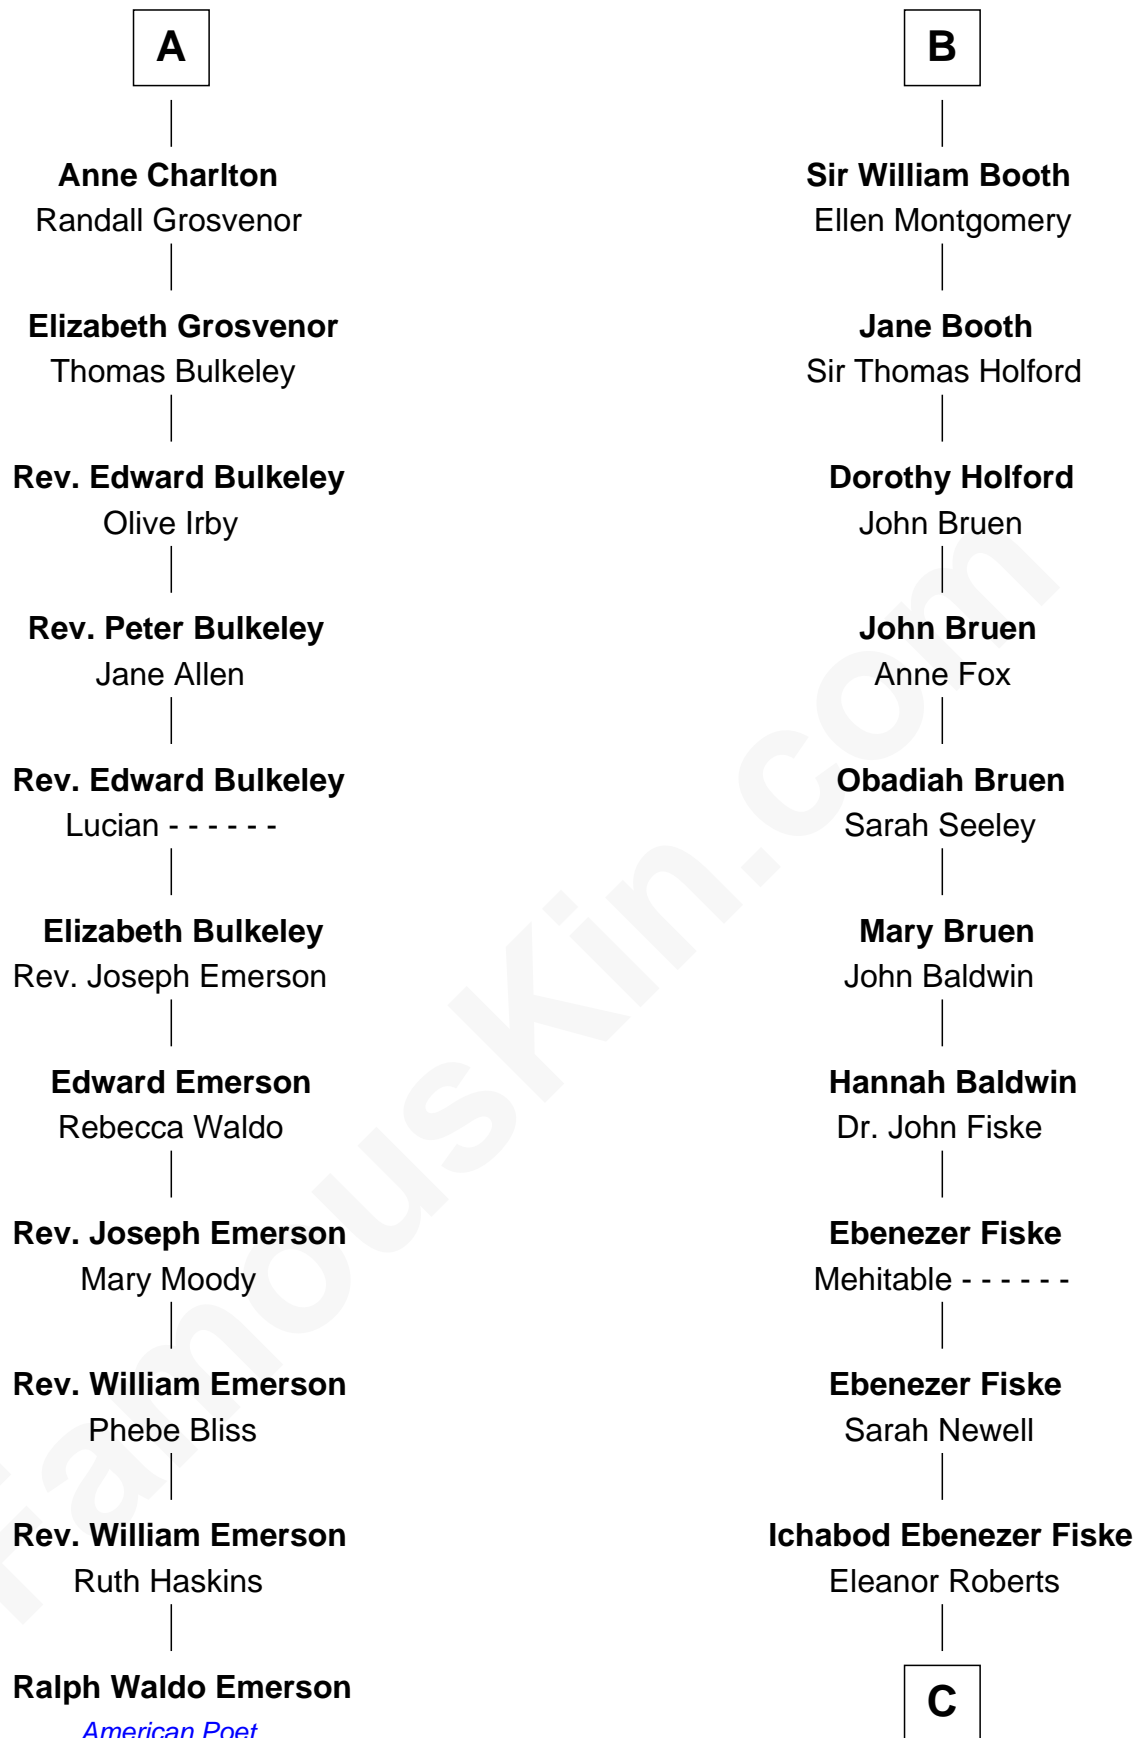

FamousKin.com

Relationship Chart of Ralph Waldo Emerson

American Poet

17th cousin 4 times removed of

Christian Herter

59th Governor of Massachusetts

Sir Alan la Zouche
Eleanor de Segrave

C

|
Sarah Fiske
Erastus Miles

|
Archibald Miles
Mary Treese

|
Mary Miles
Christian Herter

|
Albert Herter
Adele McGinnis

|
Christian Herter
59th Governor of Massachusetts