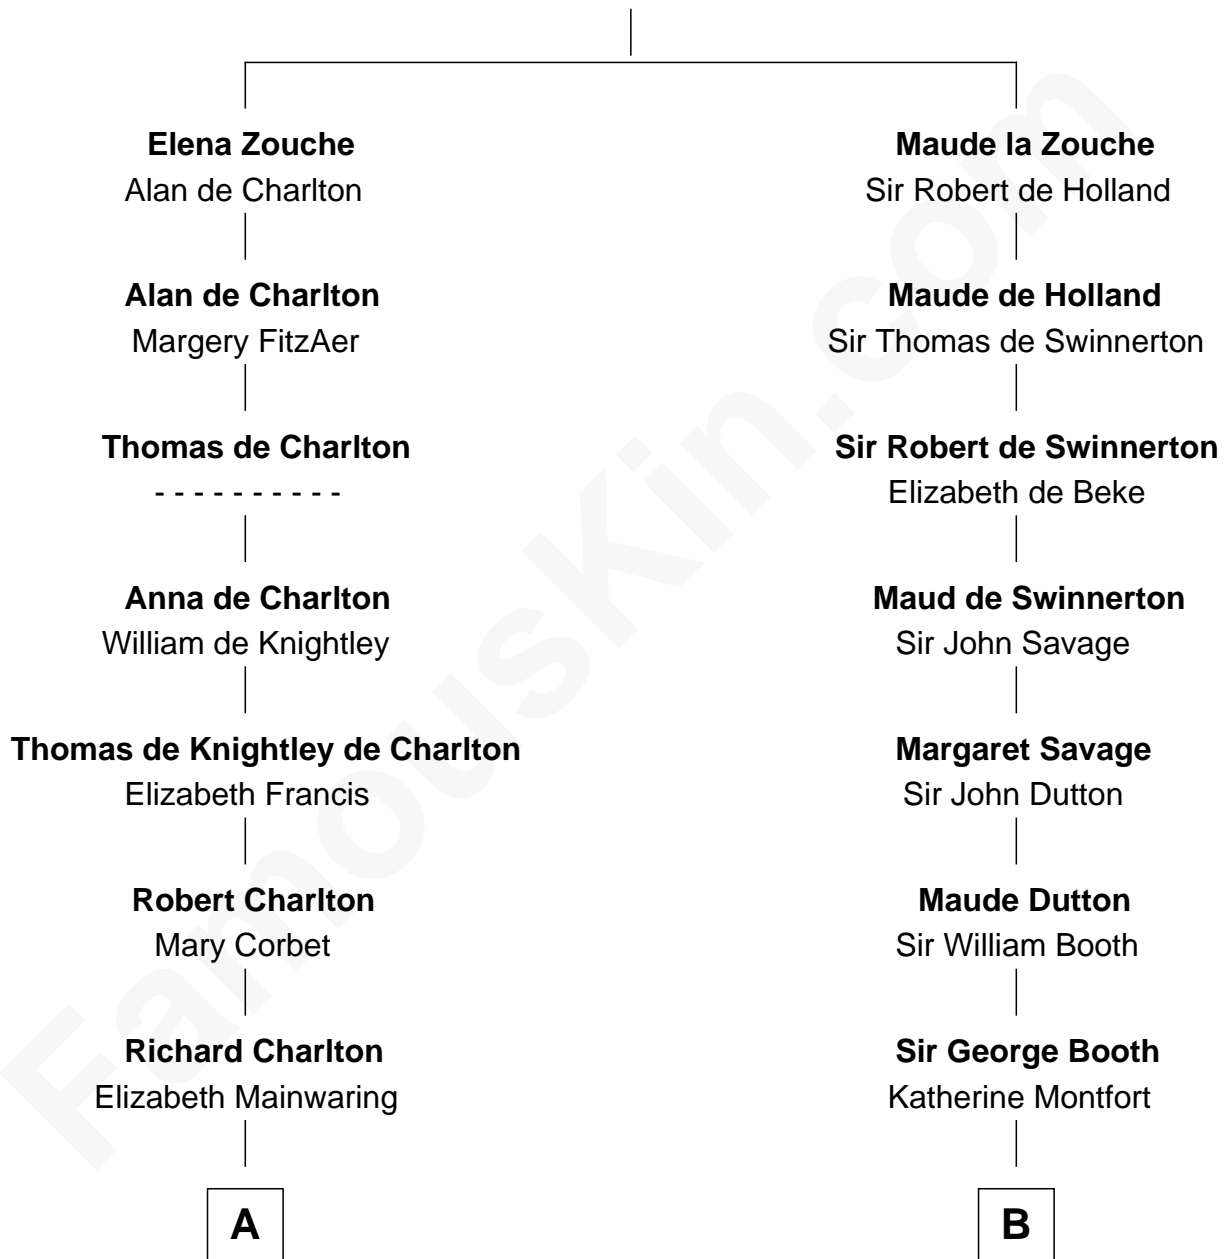

FamousKin.com

Relationship Chart of Ralph Waldo Emerson

American Poet

17th cousin 4 times removed of

Christian Herter

59th Governor of Massachusetts

Sir Alan la Zouche
Eleanor de Segrave

C

|
Sarah Fiske
Erastus Miles

|
Archibald Miles
Mary Treese

|
Mary Miles
Christian Herter

|
Albert Herter
Adele McGinnis

|
Christian Herter
59th Governor of Massachusetts