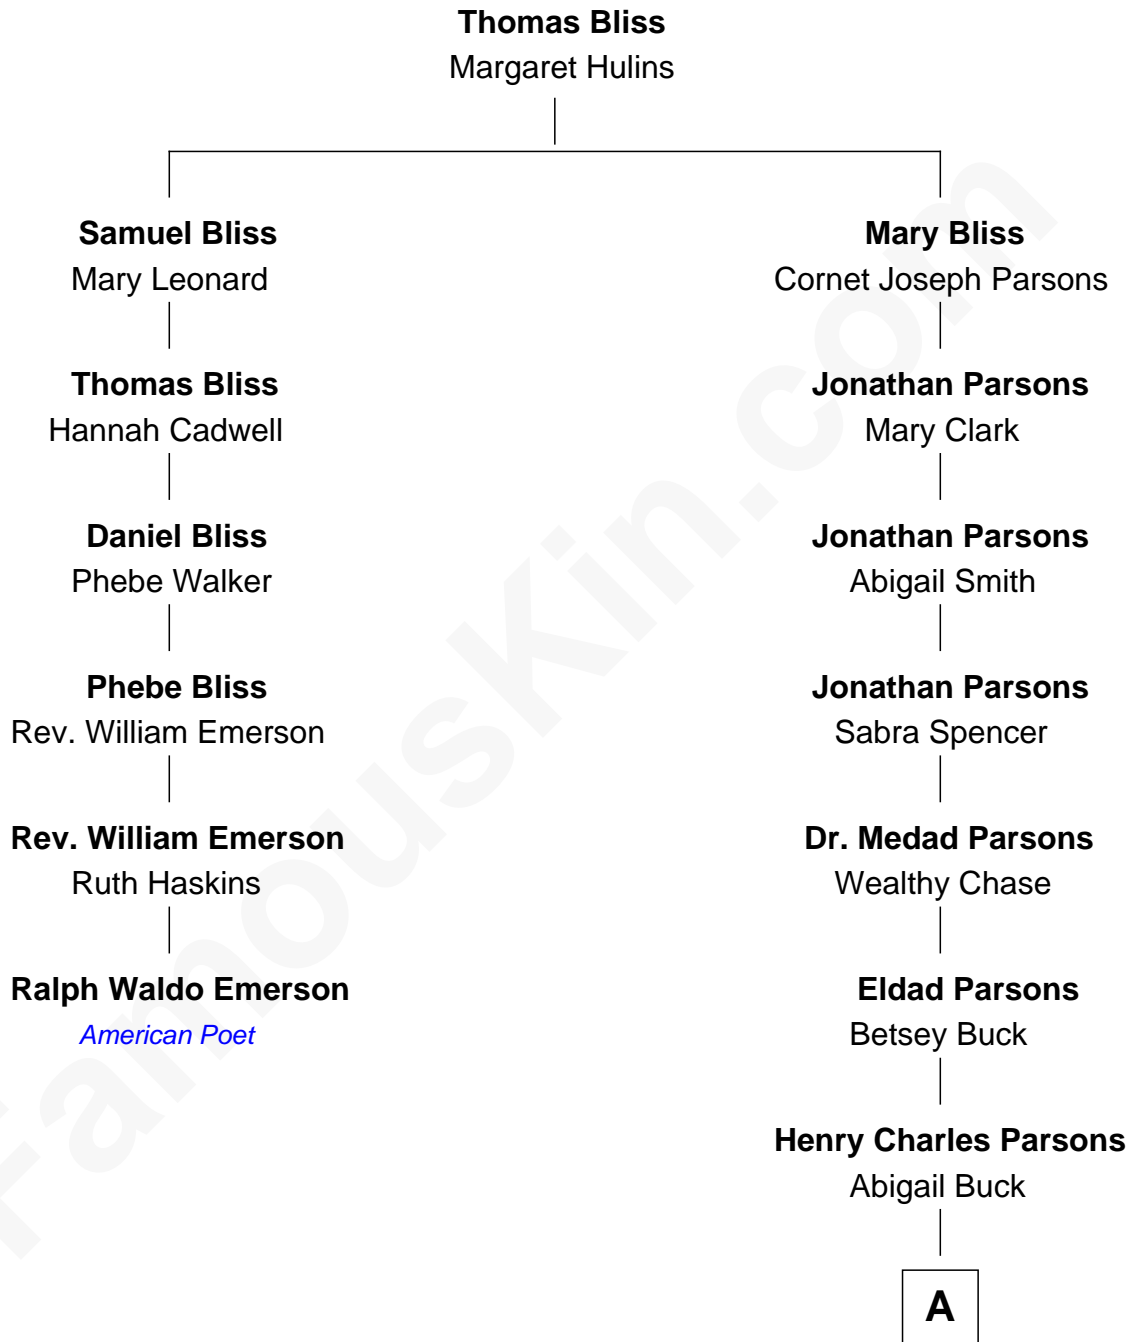

FamousKin.com

Relationship Chart of Ralph Waldo Emerson

American Poet

5th cousin 4 times removed of

John Wayne

Movie Actor

A

Wealthy Chase Parsons

Marion Mitchell Morrison

Clyde Leonard Morrison

Mary Alberta Brown

John Wayne

Movie Actor

FamousKin.com