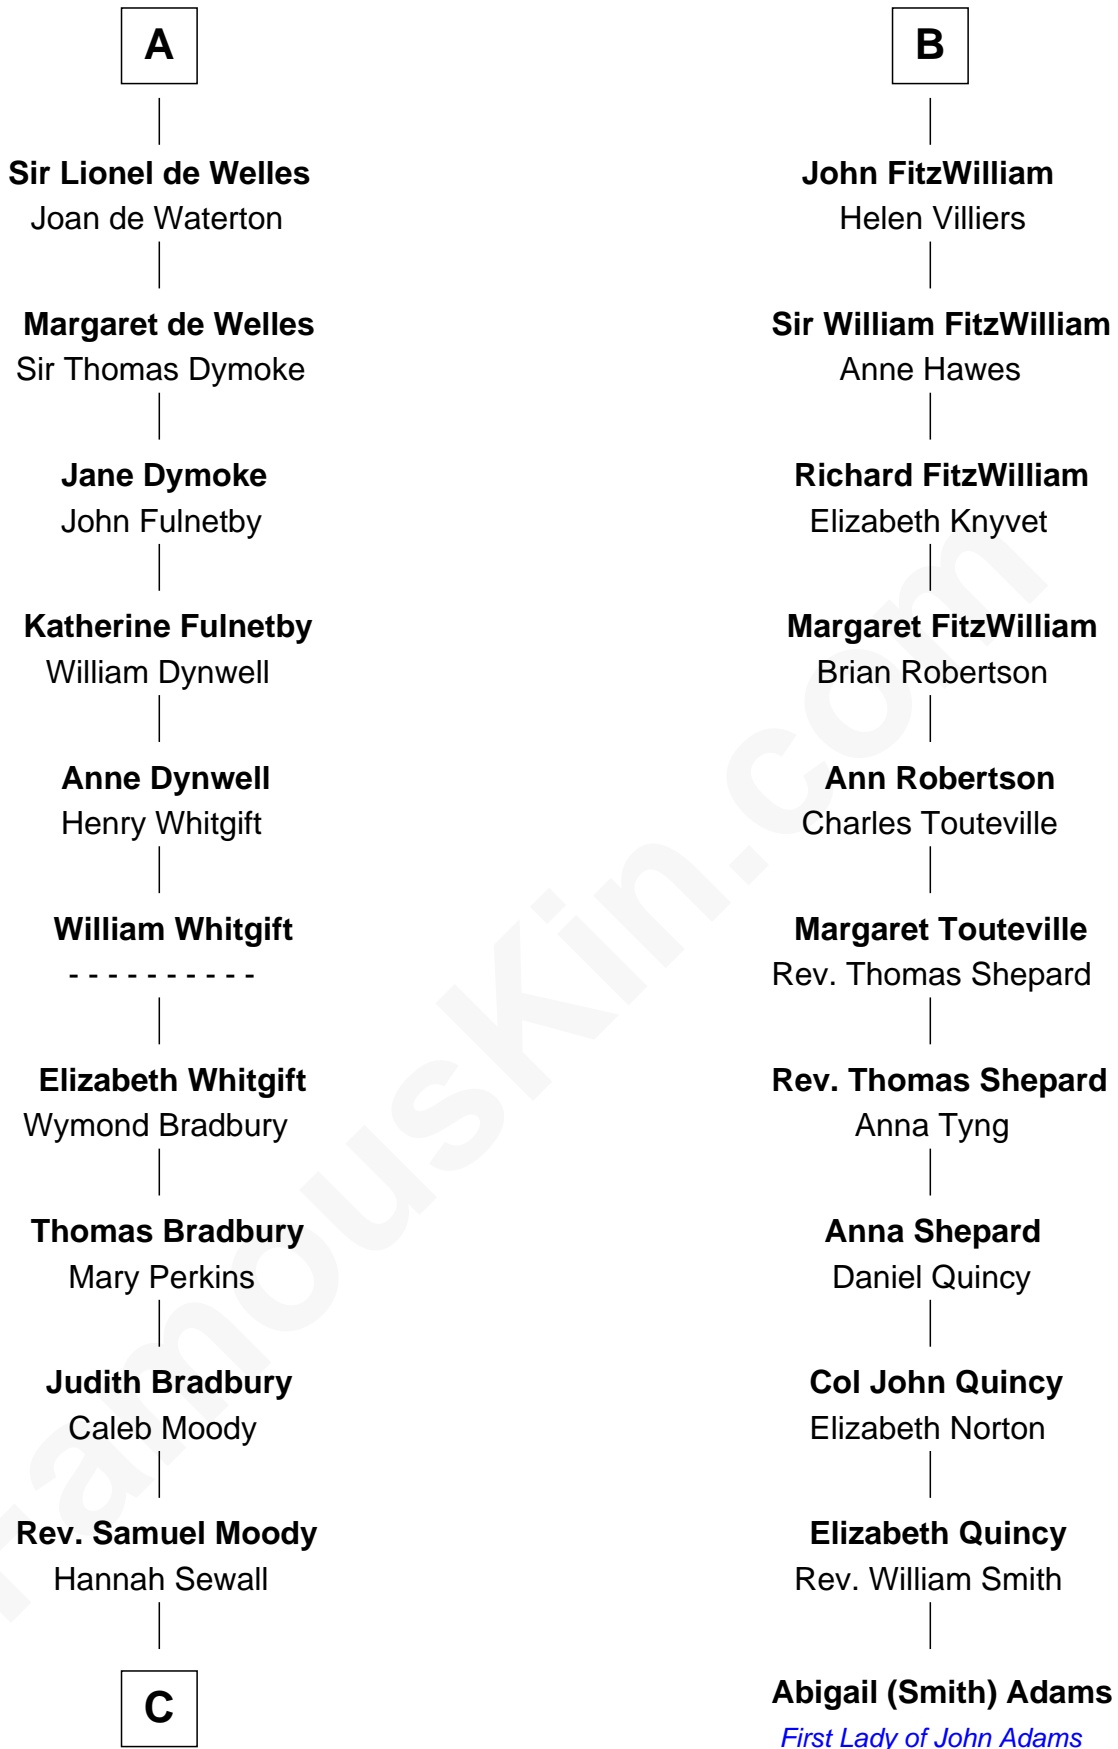

FamousKin.com
Relationship Chart of
Ralph Waldo Emerson
American Poet

17th cousin 3 times removed of

Abigail (Smith) Adams
First Lady of President John Adams

C

—
Mary Moody

Rev. Joseph Emerson

—
Rev. William Emerson