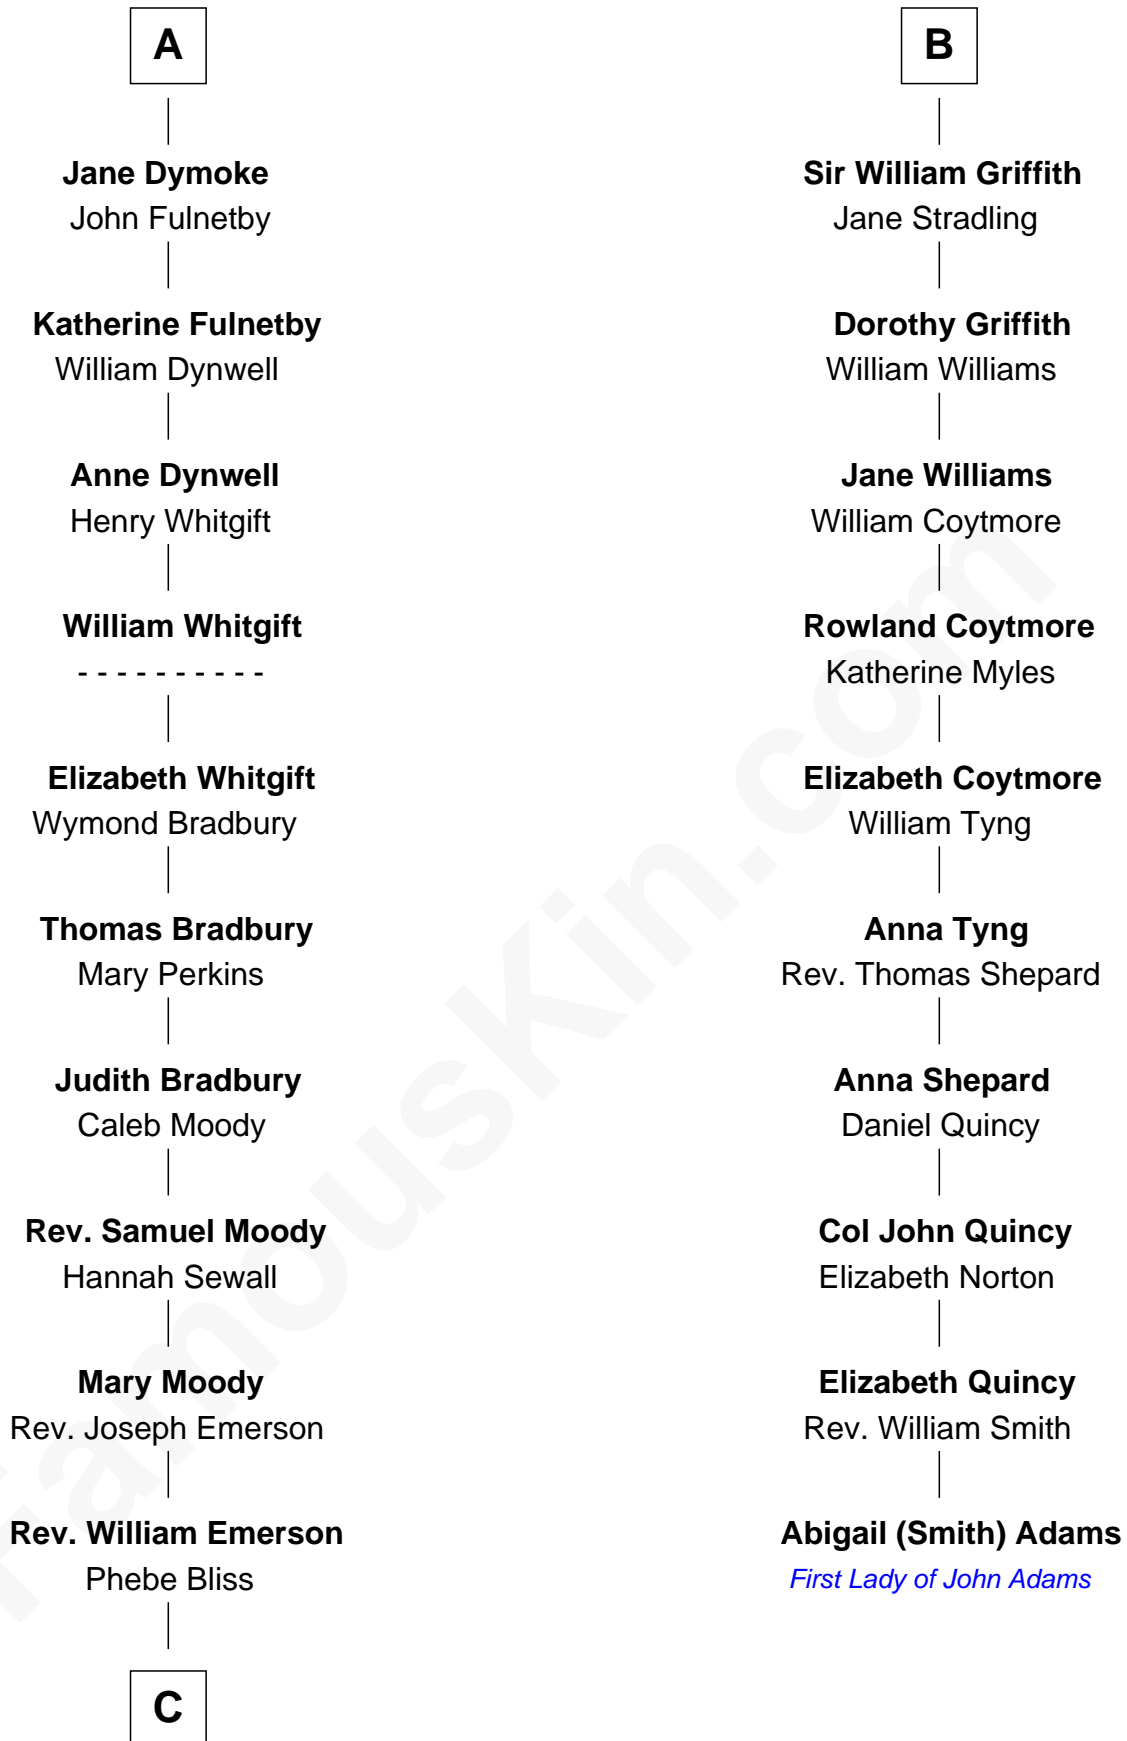

FamousKin.com
Relationship Chart of
Ralph Waldo Emerson
American Poet

16th cousin 2 times removed of

Abigail (Smith) Adams
First Lady of President John Adams

C

Rev. William Emerson

Ruth Haskins

Ralph Waldo Emerson

American Poet

FamousKin.com