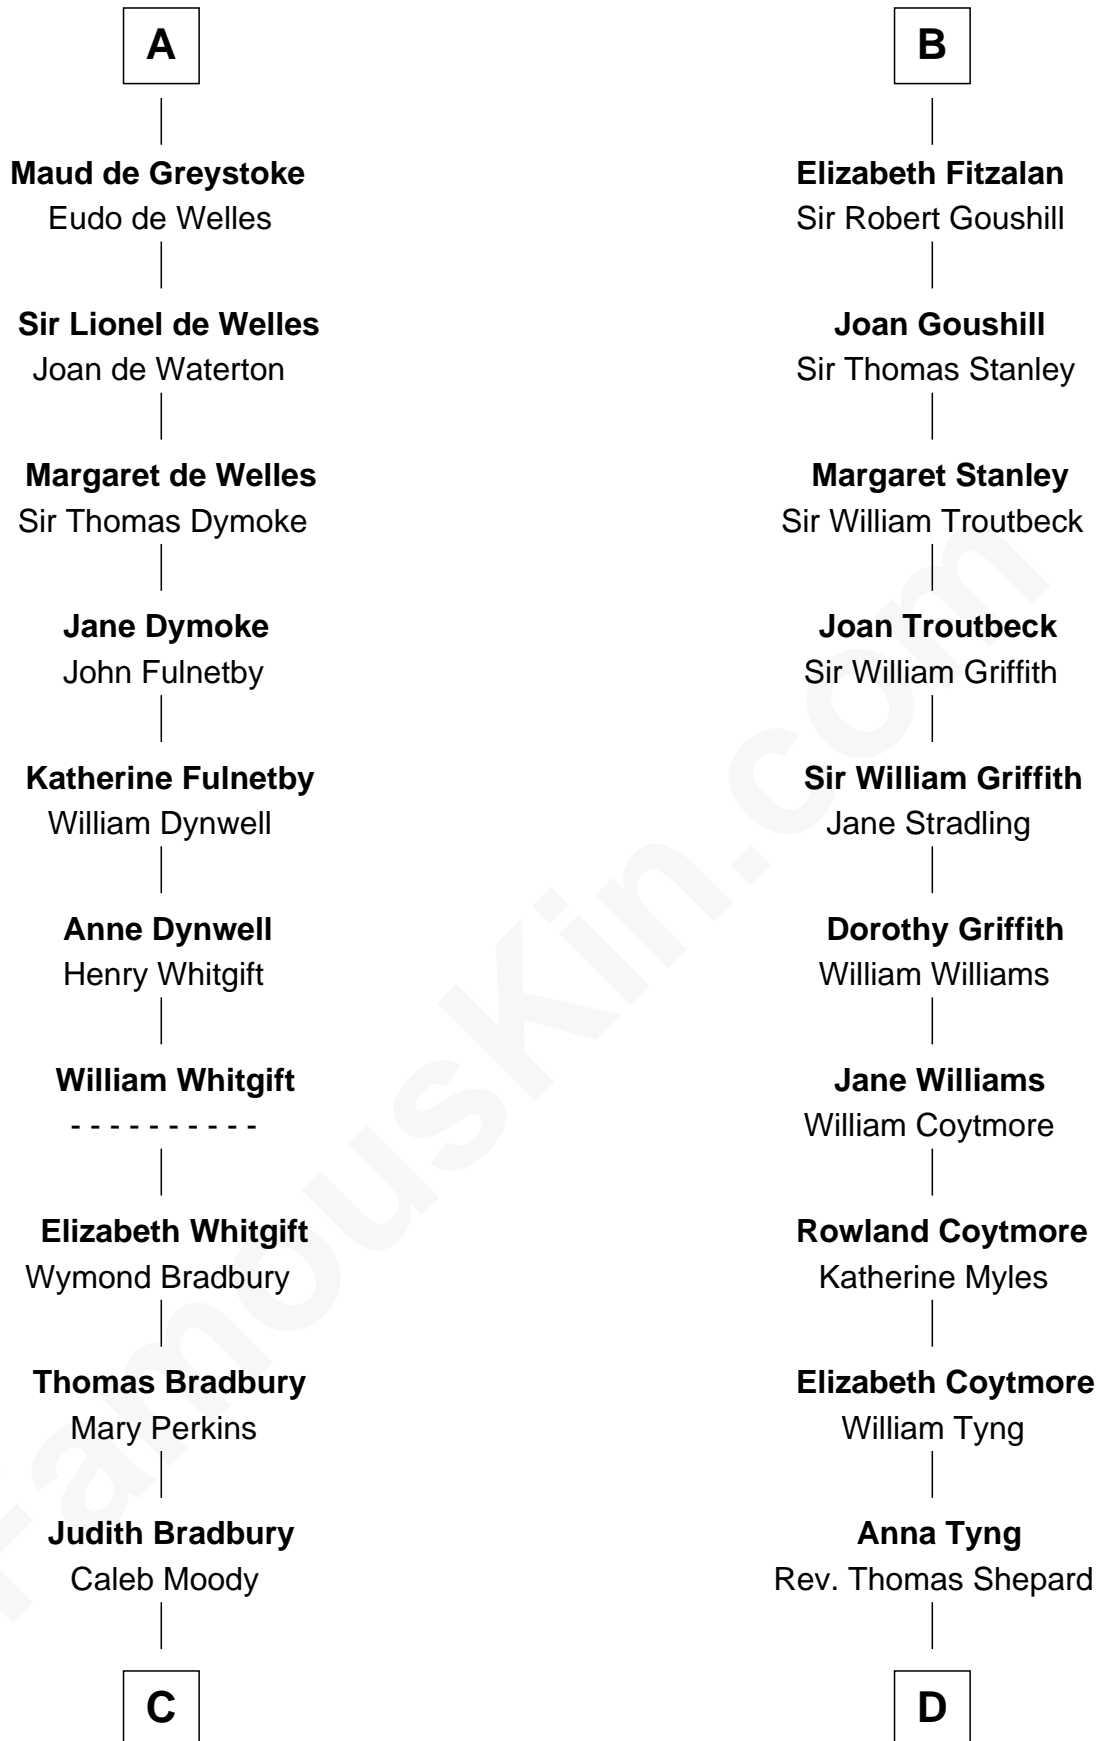

FamousKin.com
Relationship Chart of
Ralph Waldo Emerson
American Poet

20th cousin 1 time removed of

Abigail (Smith) Adams
First Lady of President John Adams

C

Rev. Samuel Moody

Hannah Sewall

Mary Moody

Rev. Joseph Emerson