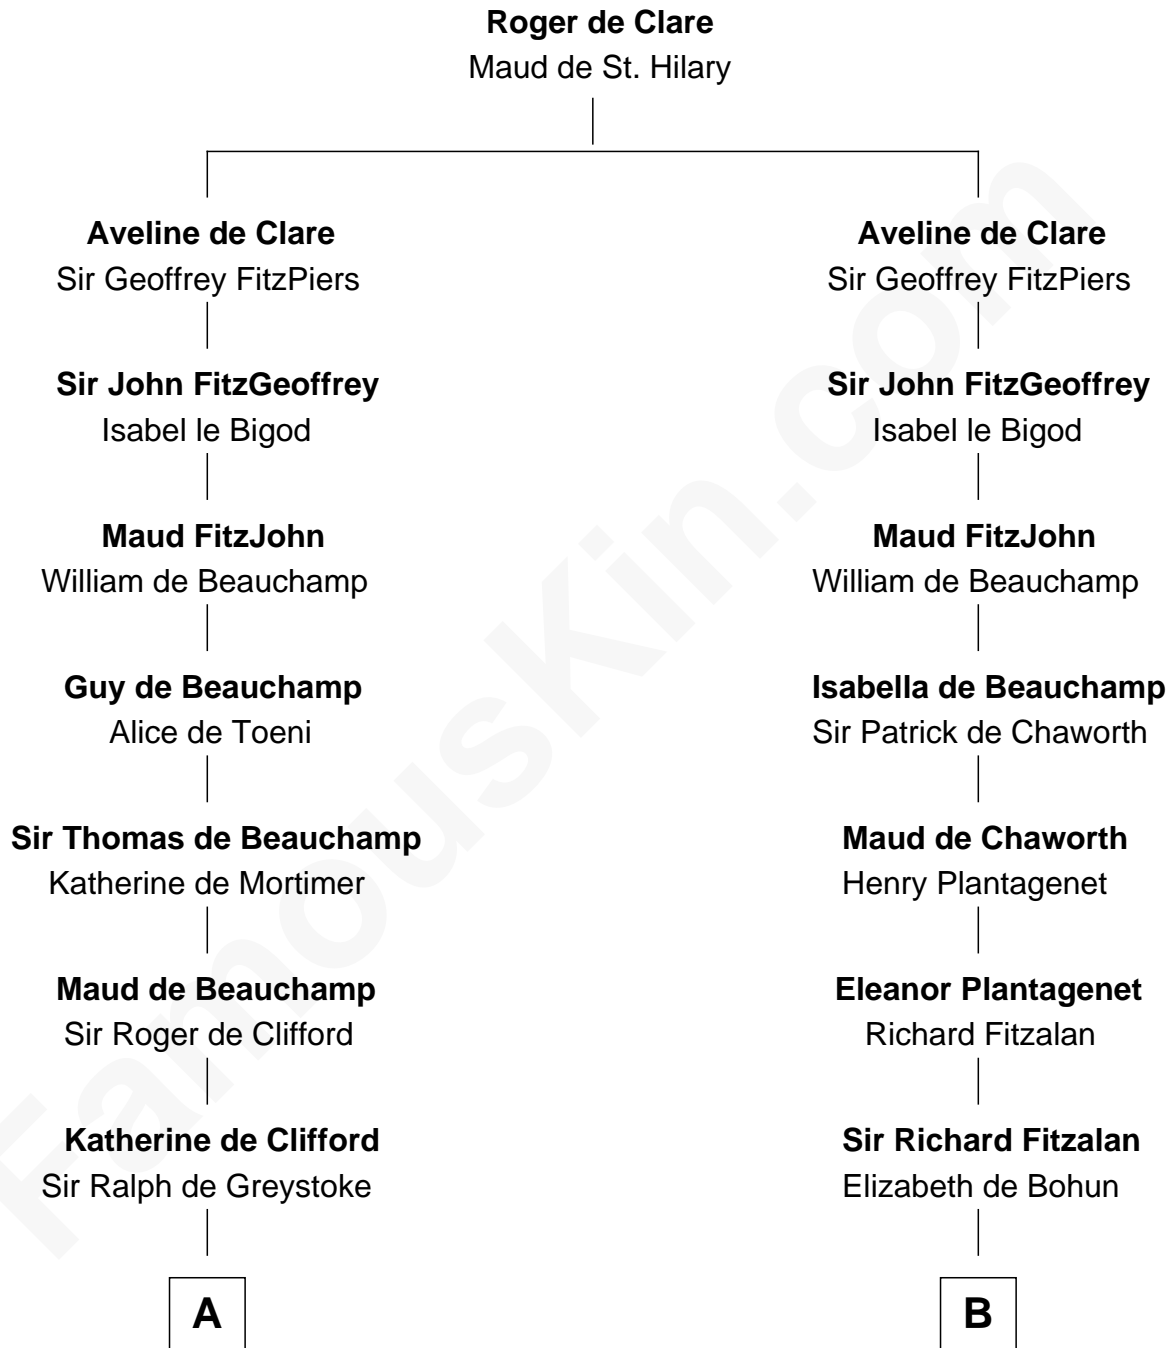

FamousKin.com
Relationship Chart of
Ralph Waldo Emerson
American Poet

20th cousin 1 time removed of

Abigail (Smith) Adams
First Lady of President John Adams

C

Rev. Samuel Moody

Hannah Sewall

Mary Moody

Rev. Joseph Emerson