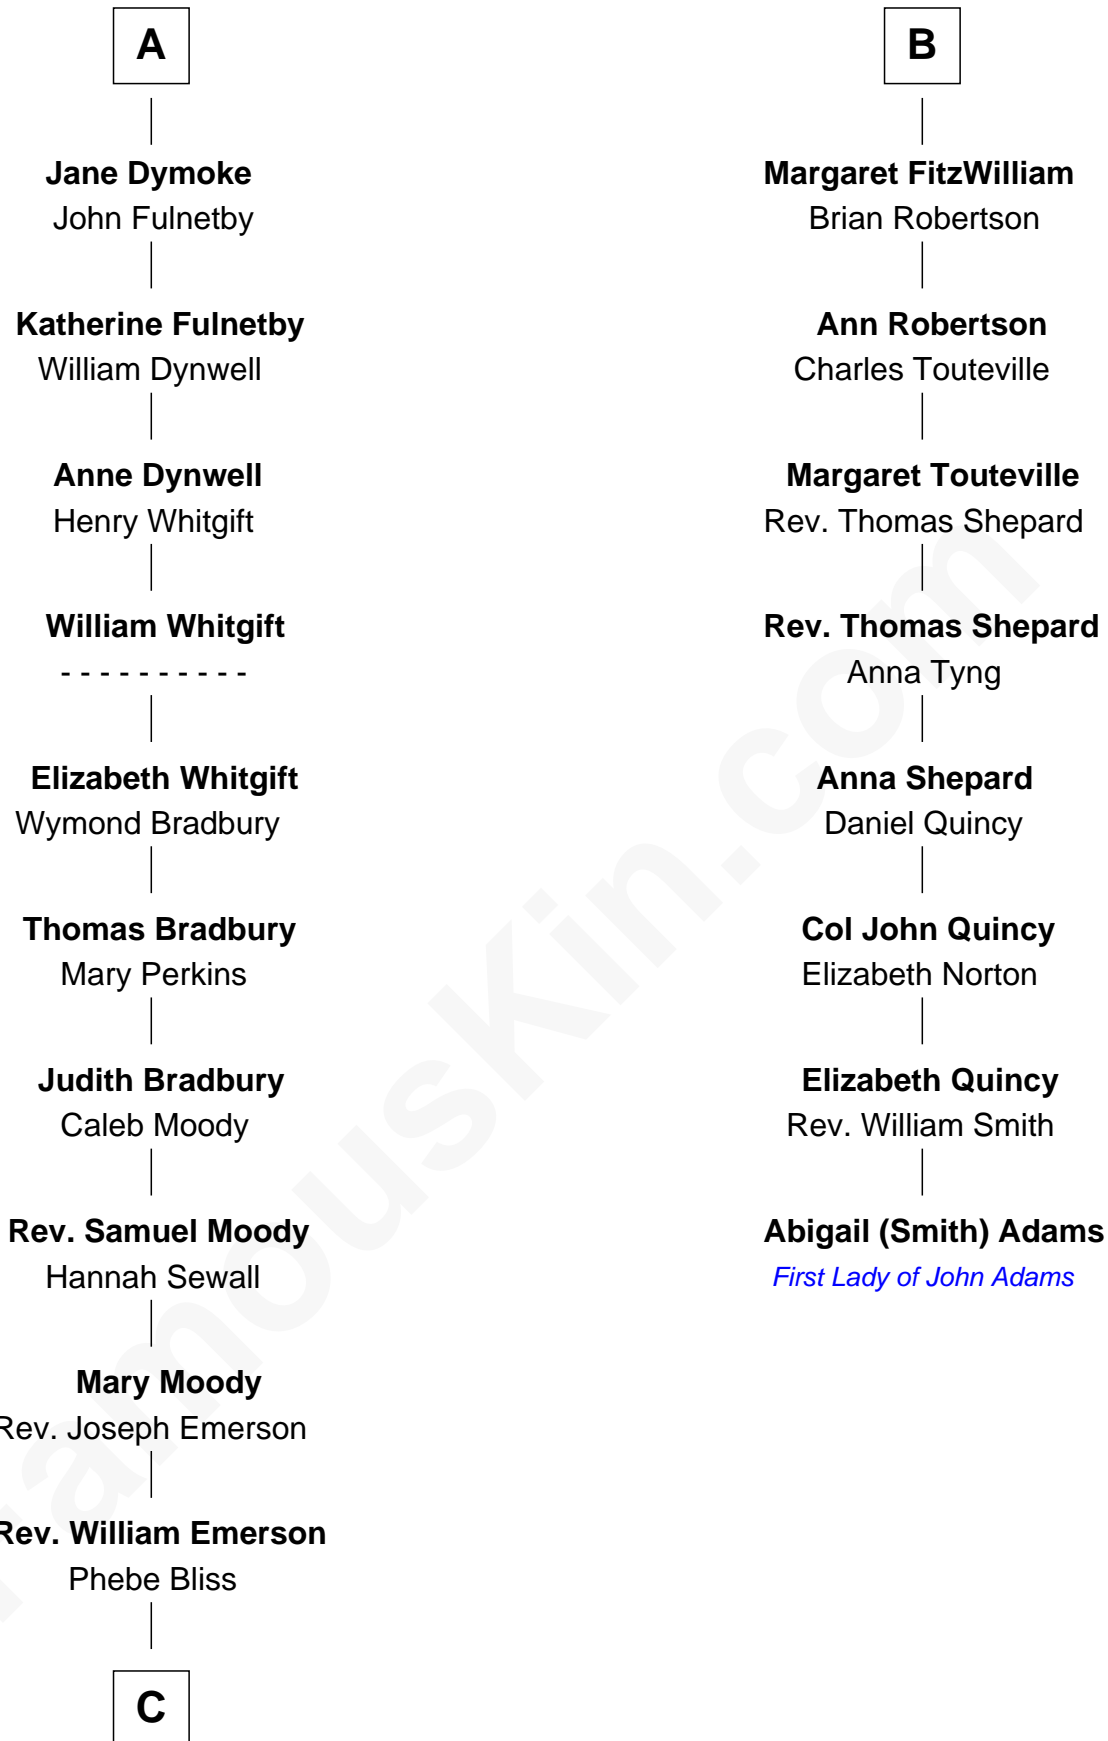

FamousKin.com
Relationship Chart of
Ralph Waldo Emerson
American Poet

14th cousin 4 times removed of

Abigail (Smith) Adams
First Lady of President John Adams

C

Rev. William Emerson

Ruth Haskins

Ralph Waldo Emerson

American Poet

FamousKin.com