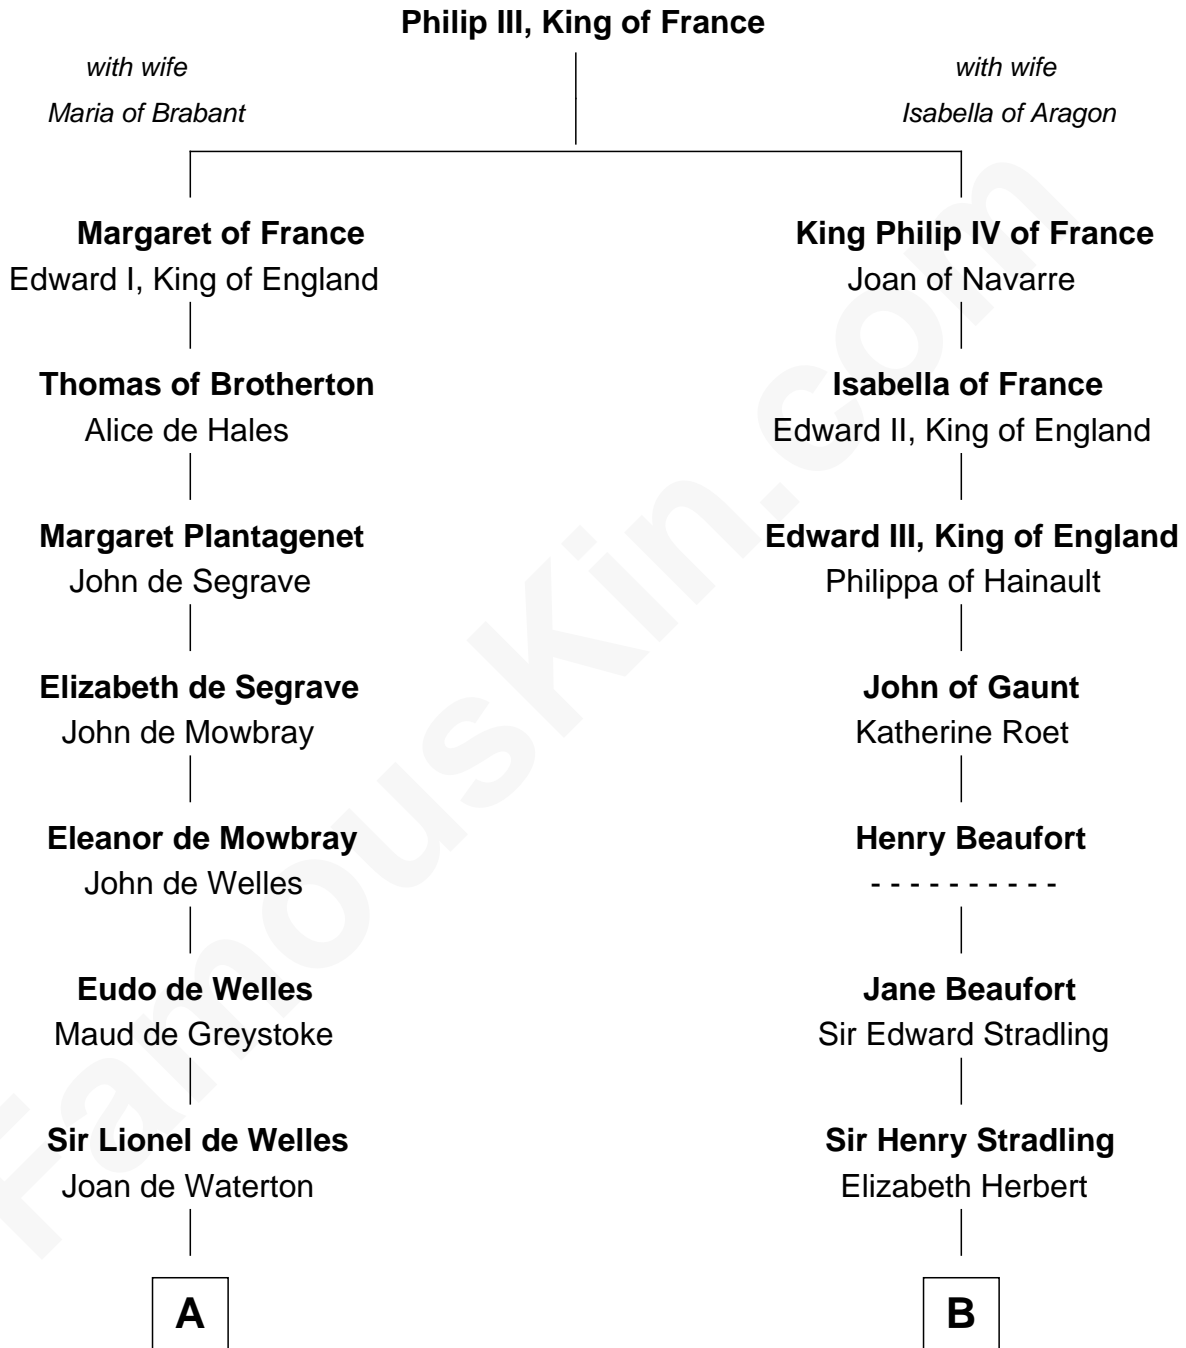

**FamousKin.com**  
**Relationship Chart of**  
**Ralph Waldo Emerson**  
*American Poet*

17th cousin 2 times removed of

**Abigail (Smith) Adams**  
*First Lady of President John Adams*

**C**

Rev. William Emerson