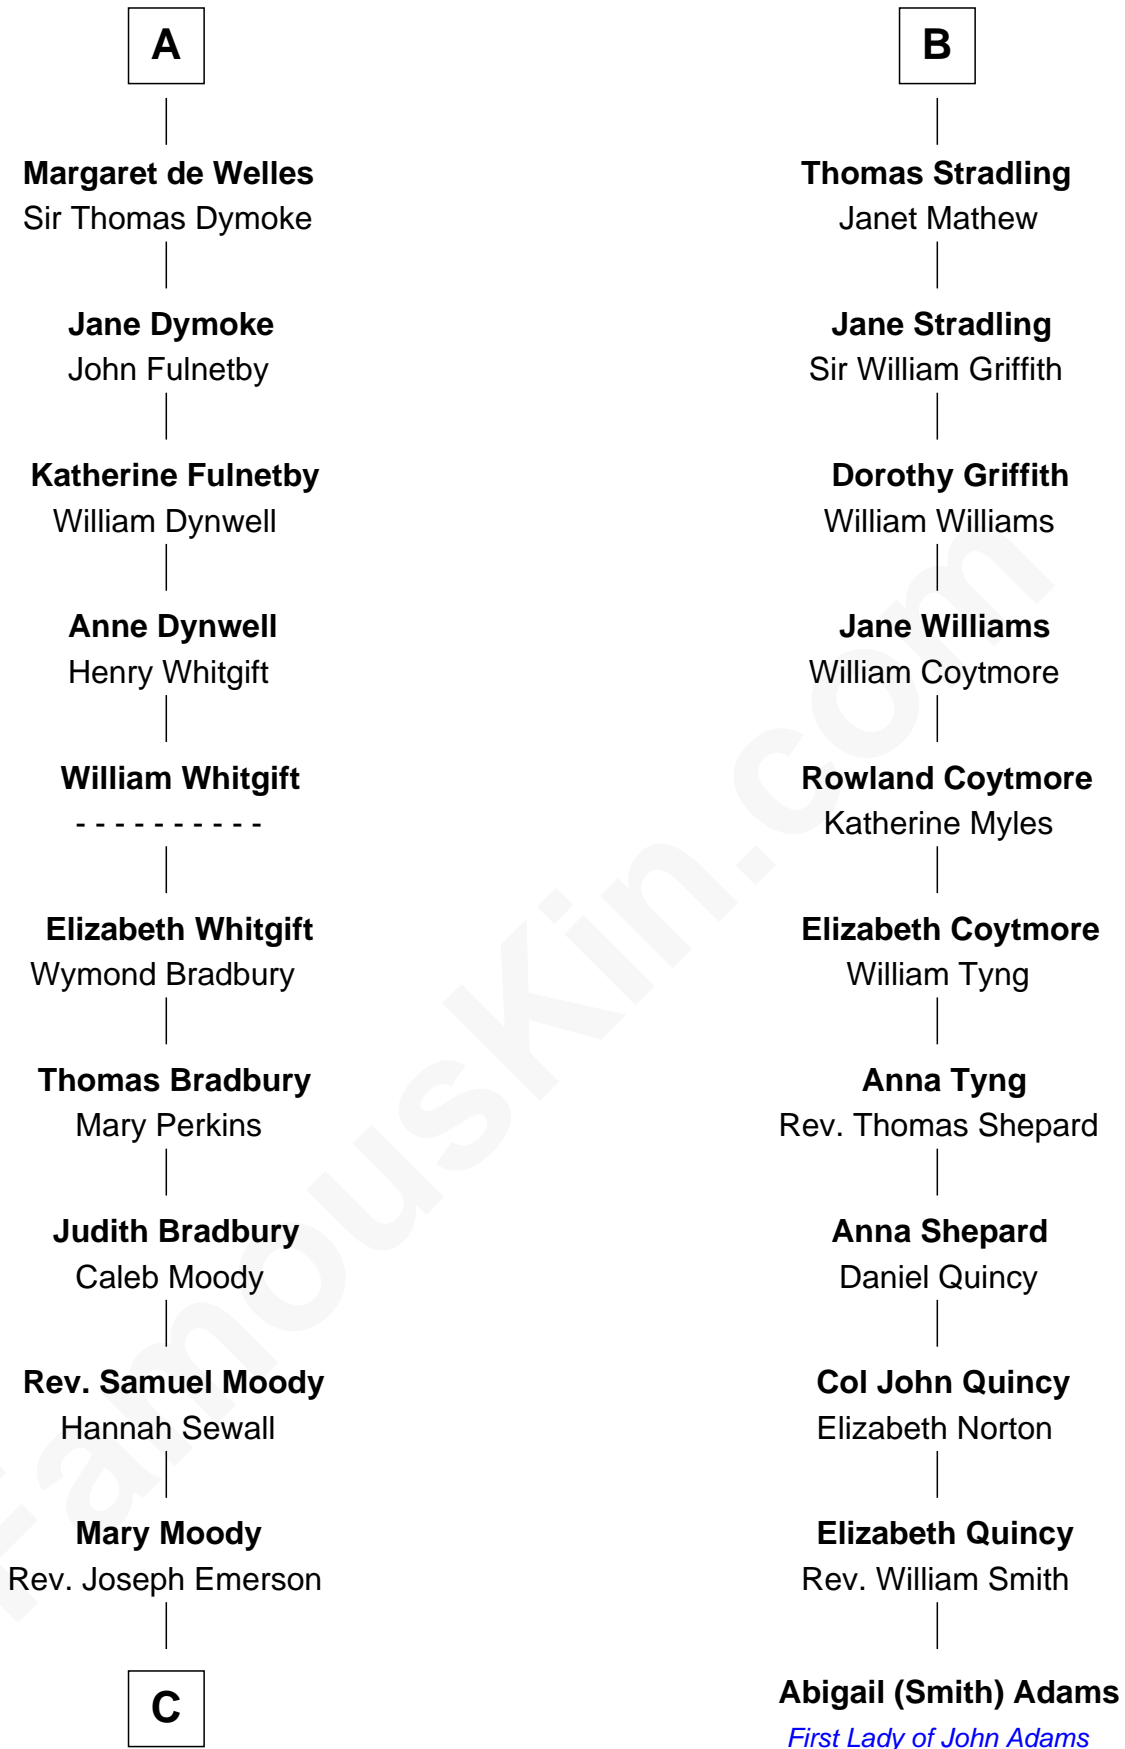

**FamousKin.com**  
**Relationship Chart of**  
**Ralph Waldo Emerson**  
*American Poet*

17th cousin 2 times removed of

**Abigail (Smith) Adams**  
*First Lady of President John Adams*

**C**

Rev. William Emerson

Phebe Bliss

Rev. William Emerson

Ruth Haskins

Ralph Waldo Emerson

*American Poet*

FamousKin.com