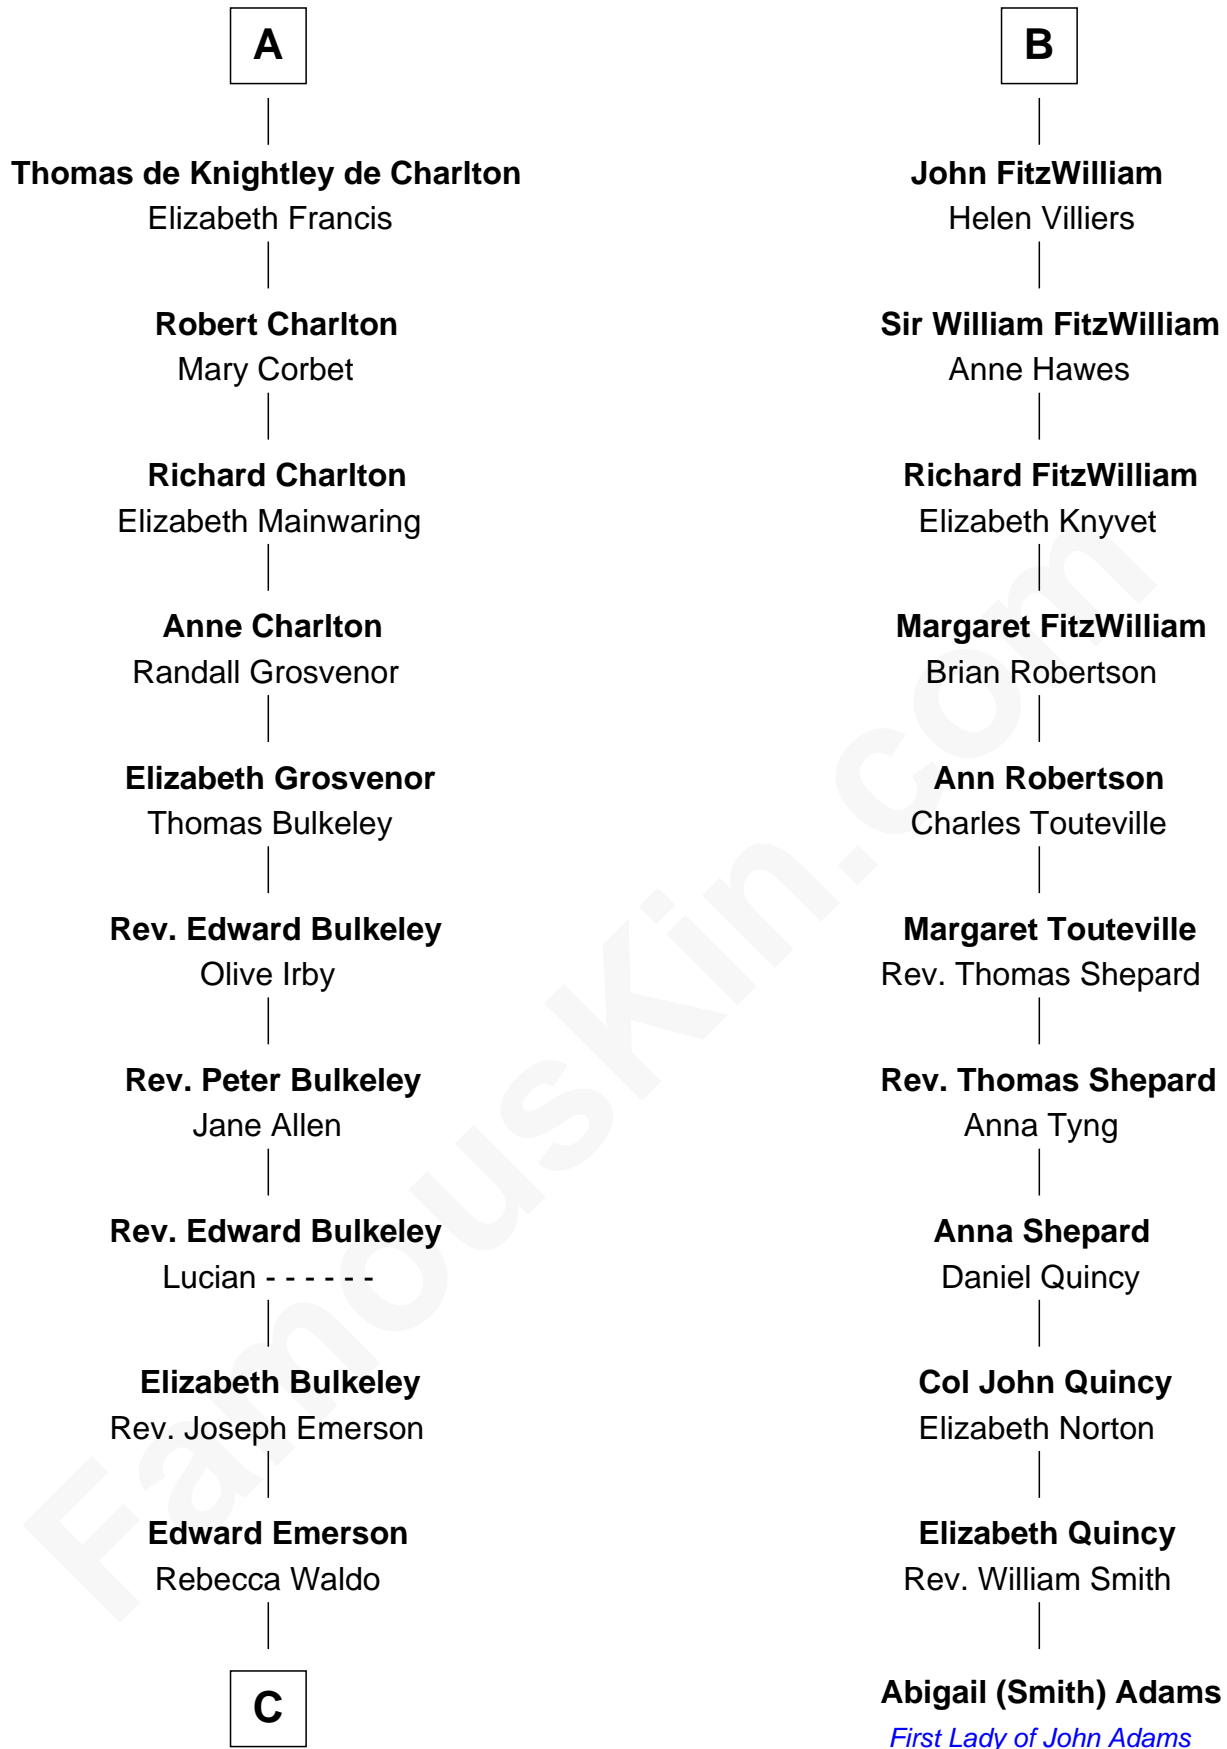

FamousKin.com
Relationship Chart of
Ralph Waldo Emerson
American Poet

17th cousin 3 times removed of

Abigail (Smith) Adams
First Lady of President John Adams

C

Rev. Joseph Emerson

Mary Moody

Rev. William Emerson