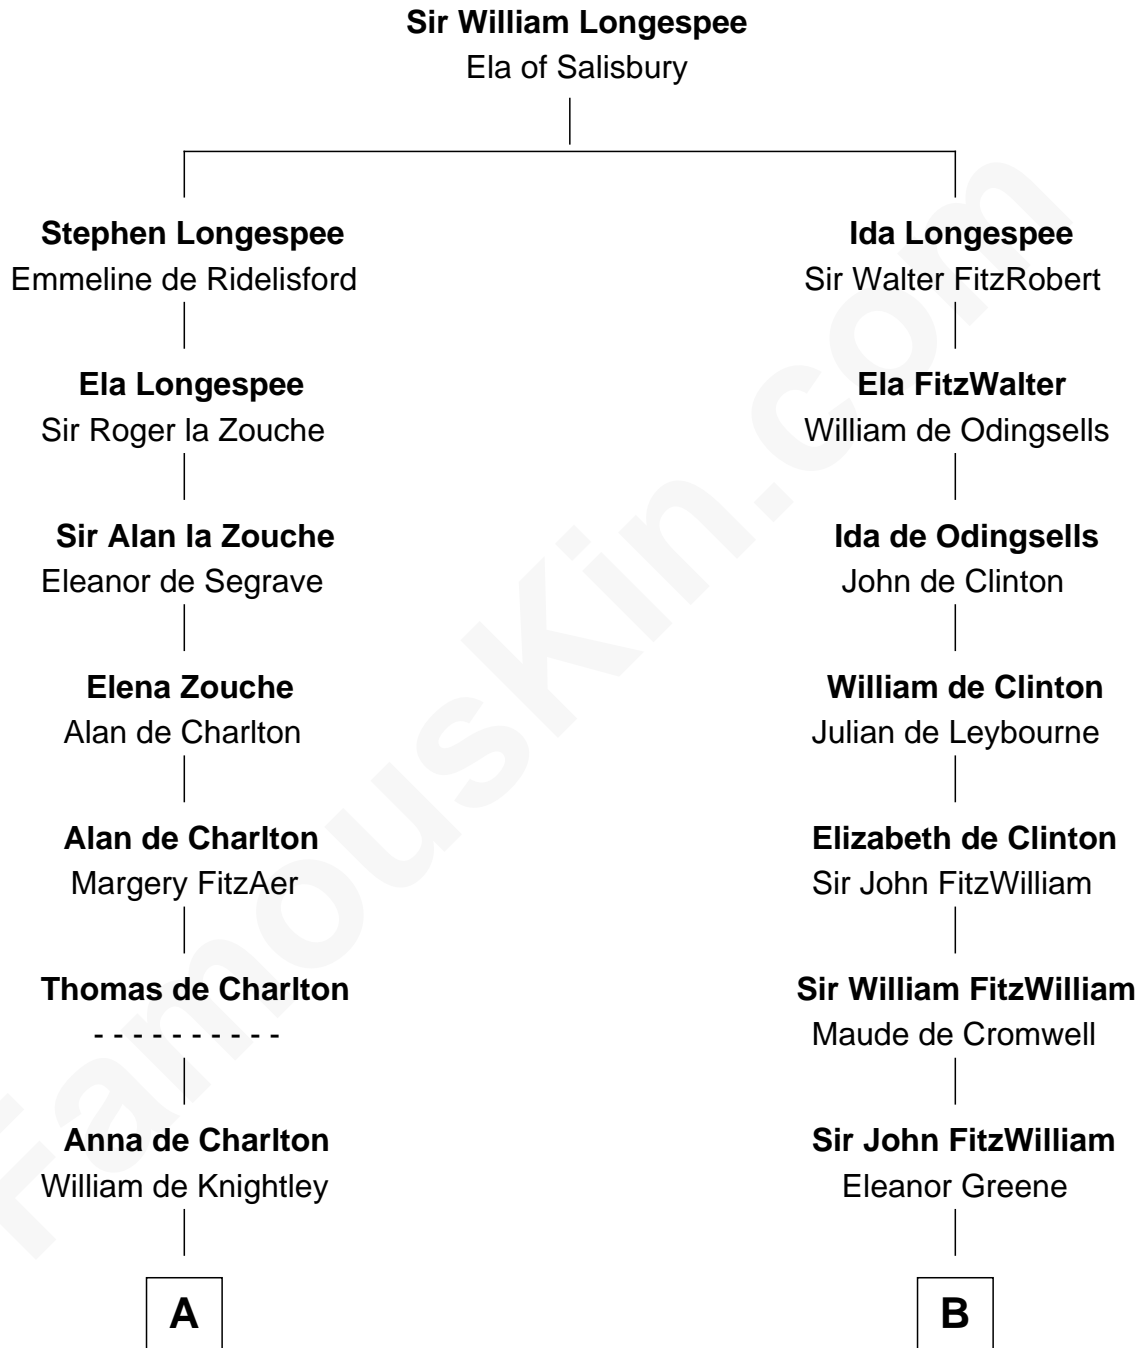

FamousKin.com
Relationship Chart of
Ralph Waldo Emerson
American Poet

17th cousin 3 times removed of

Abigail (Smith) Adams
First Lady of President John Adams

C

Rev. Joseph Emerson

Mary Moody

Rev. William Emerson

Phebe Bliss

Rev. William Emerson

Ruth Haskins

Ralph Waldo Emerson

American Poet

FamousKin.com