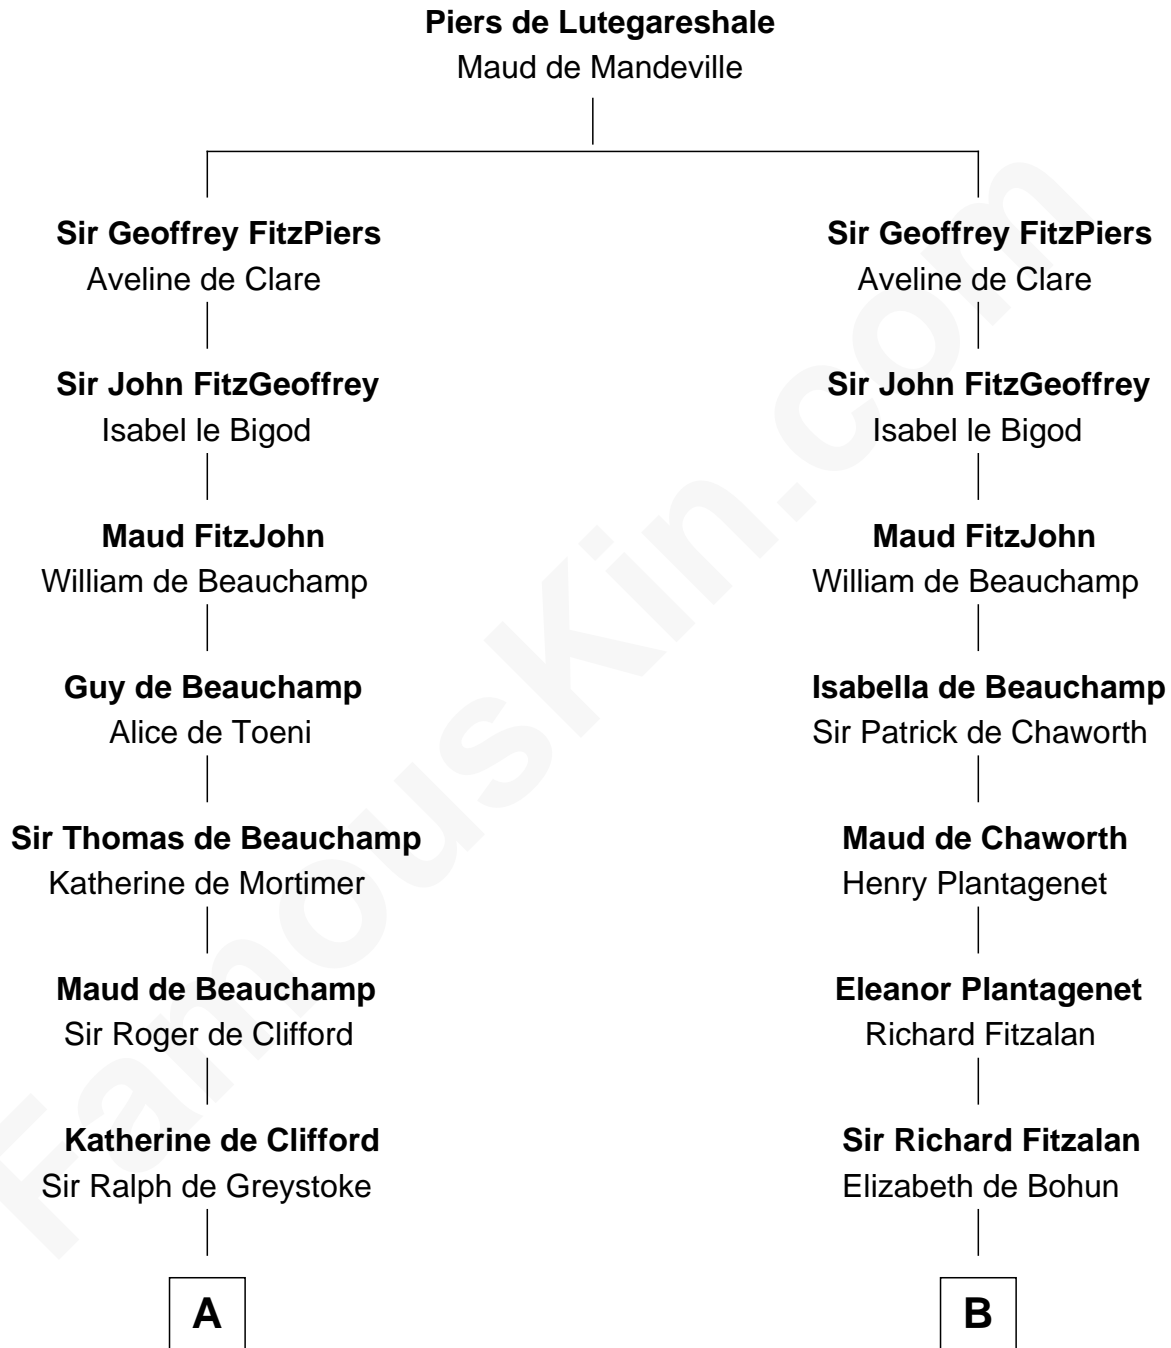

FamousKin.com
Relationship Chart of
Ralph Waldo Emerson
American Poet

20th cousin 1 time removed of

Abigail (Smith) Adams
First Lady of President John Adams

C

Rev. Samuel Moody

Hannah Sewall

Mary Moody

Rev. Joseph Emerson