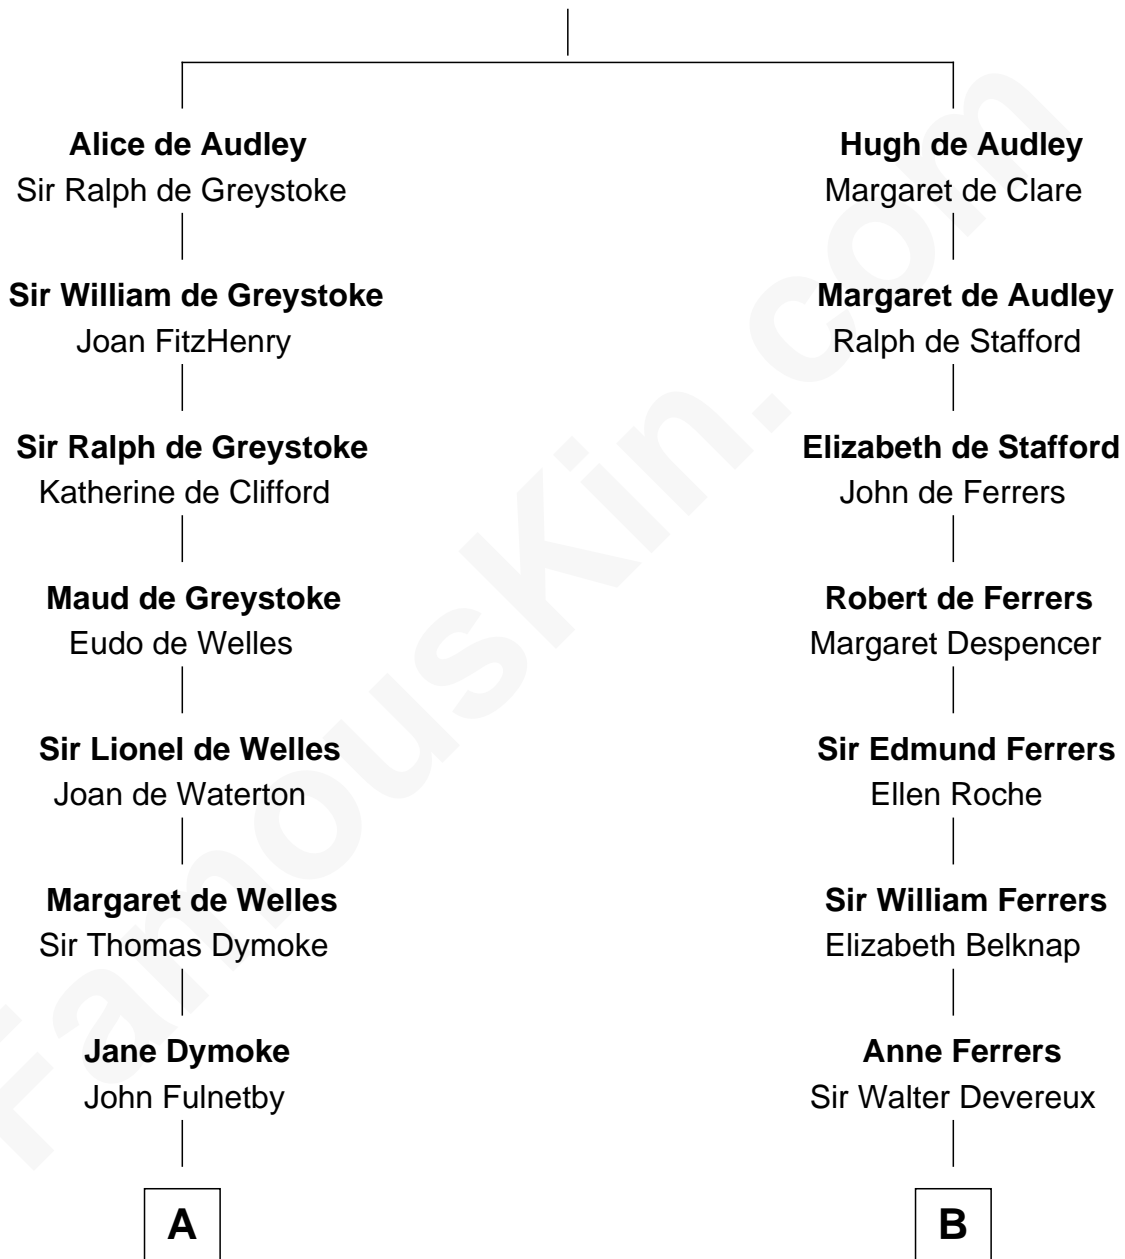

Sir Hugh I de Audley

Iseult de Mortimer