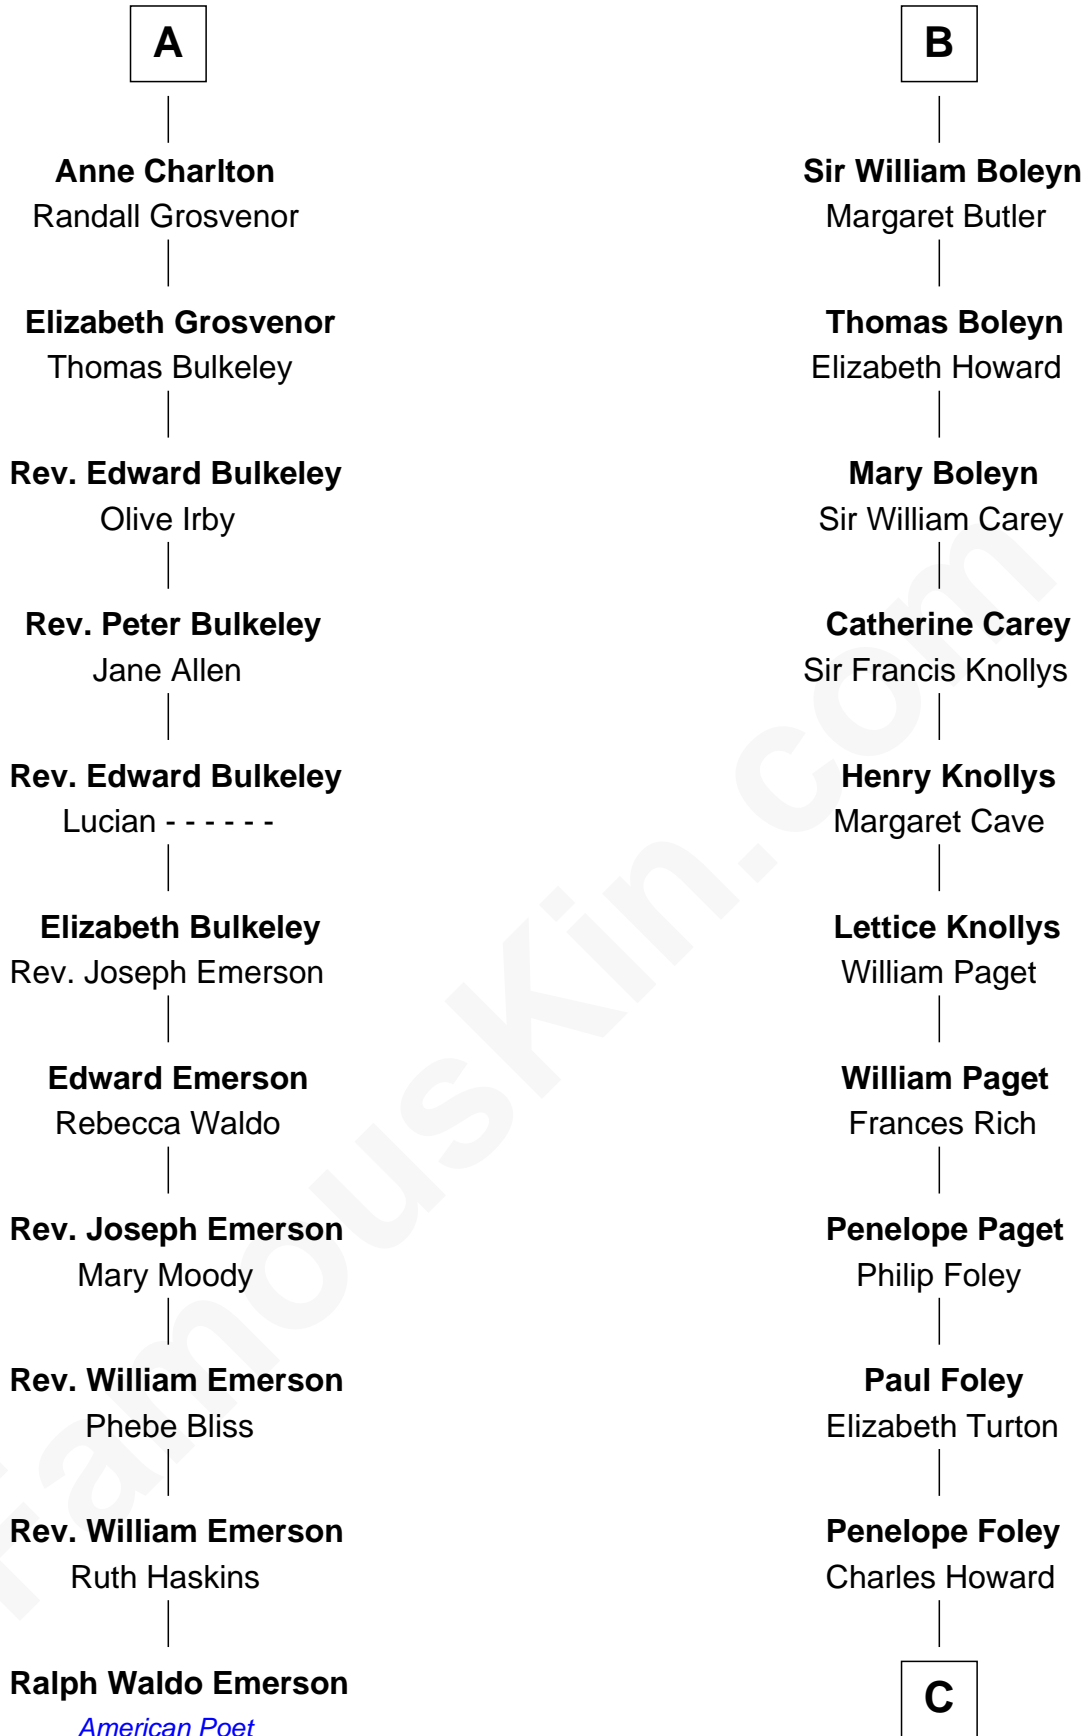

FamousKin.com

Relationship Chart of

Ralph Waldo Emerson

American Poet

17th cousin 2 times removed of

Charles Darwin

Theory of Evolution

Sir Roger de Somery

Nichole d'Aubenev

C

Mary Howard
Erasmus Darwin

Dr. Robert Waring Darwin
Susanna Wedgwood

Charles Darwin
Theory of Evolution

FamousKin.com