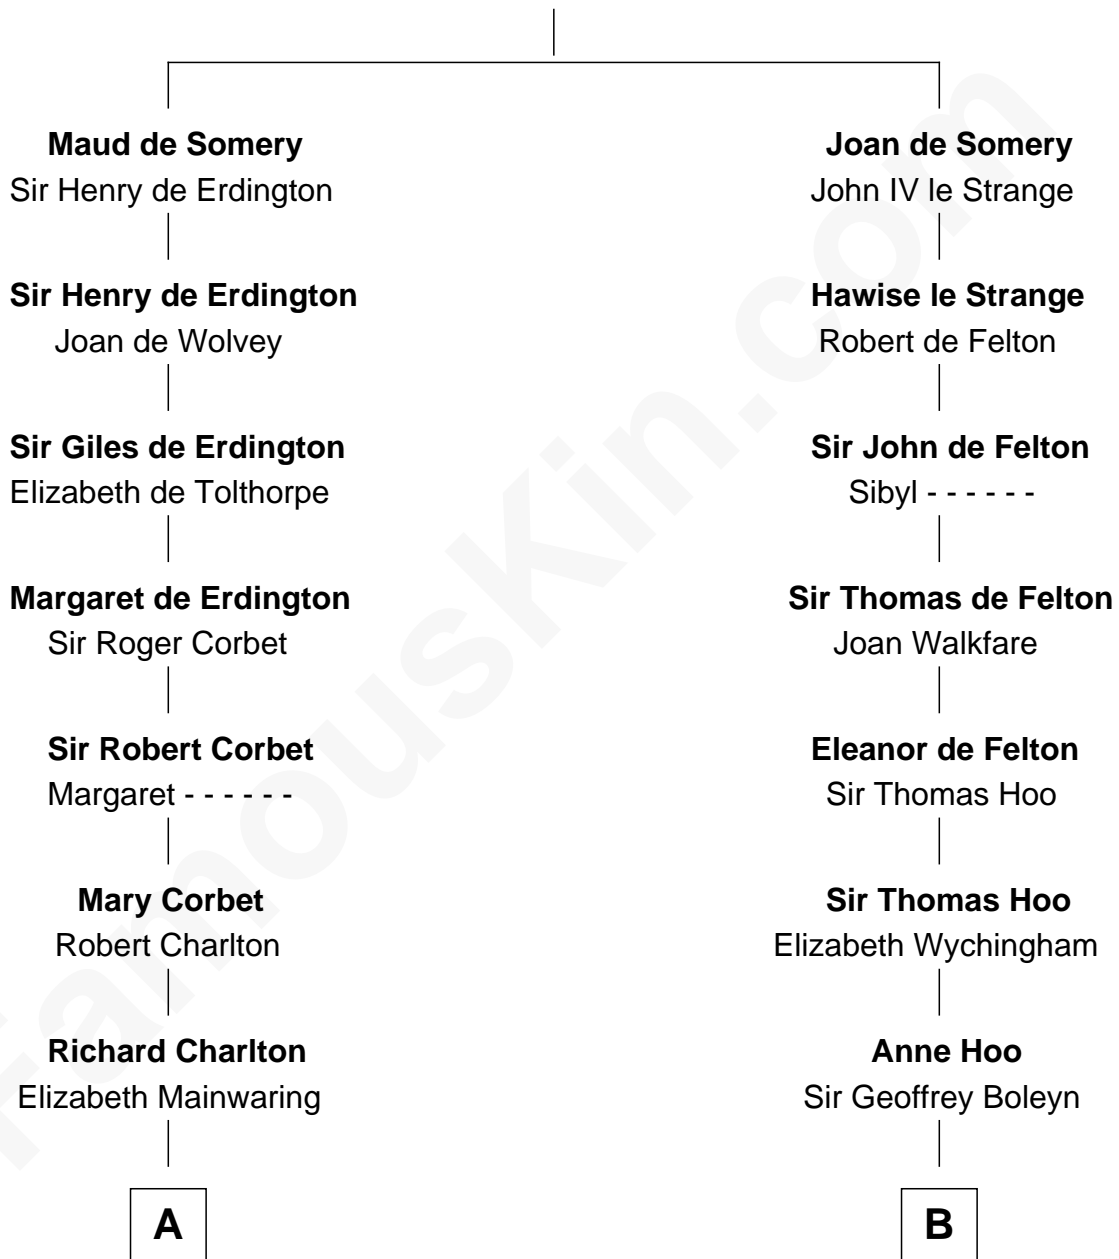

FamousKin.com

Relationship Chart of

Ralph Waldo Emerson

American Poet

17th cousin 2 times removed of

Charles Darwin

Theory of Evolution

Sir Roger de Somery

Nichole d'Aubenev

C

Mary Howard
Erasmus Darwin

Dr. Robert Waring Darwin
Susanna Wedgwood

Charles Darwin
Theory of Evolution

FamousKin.com