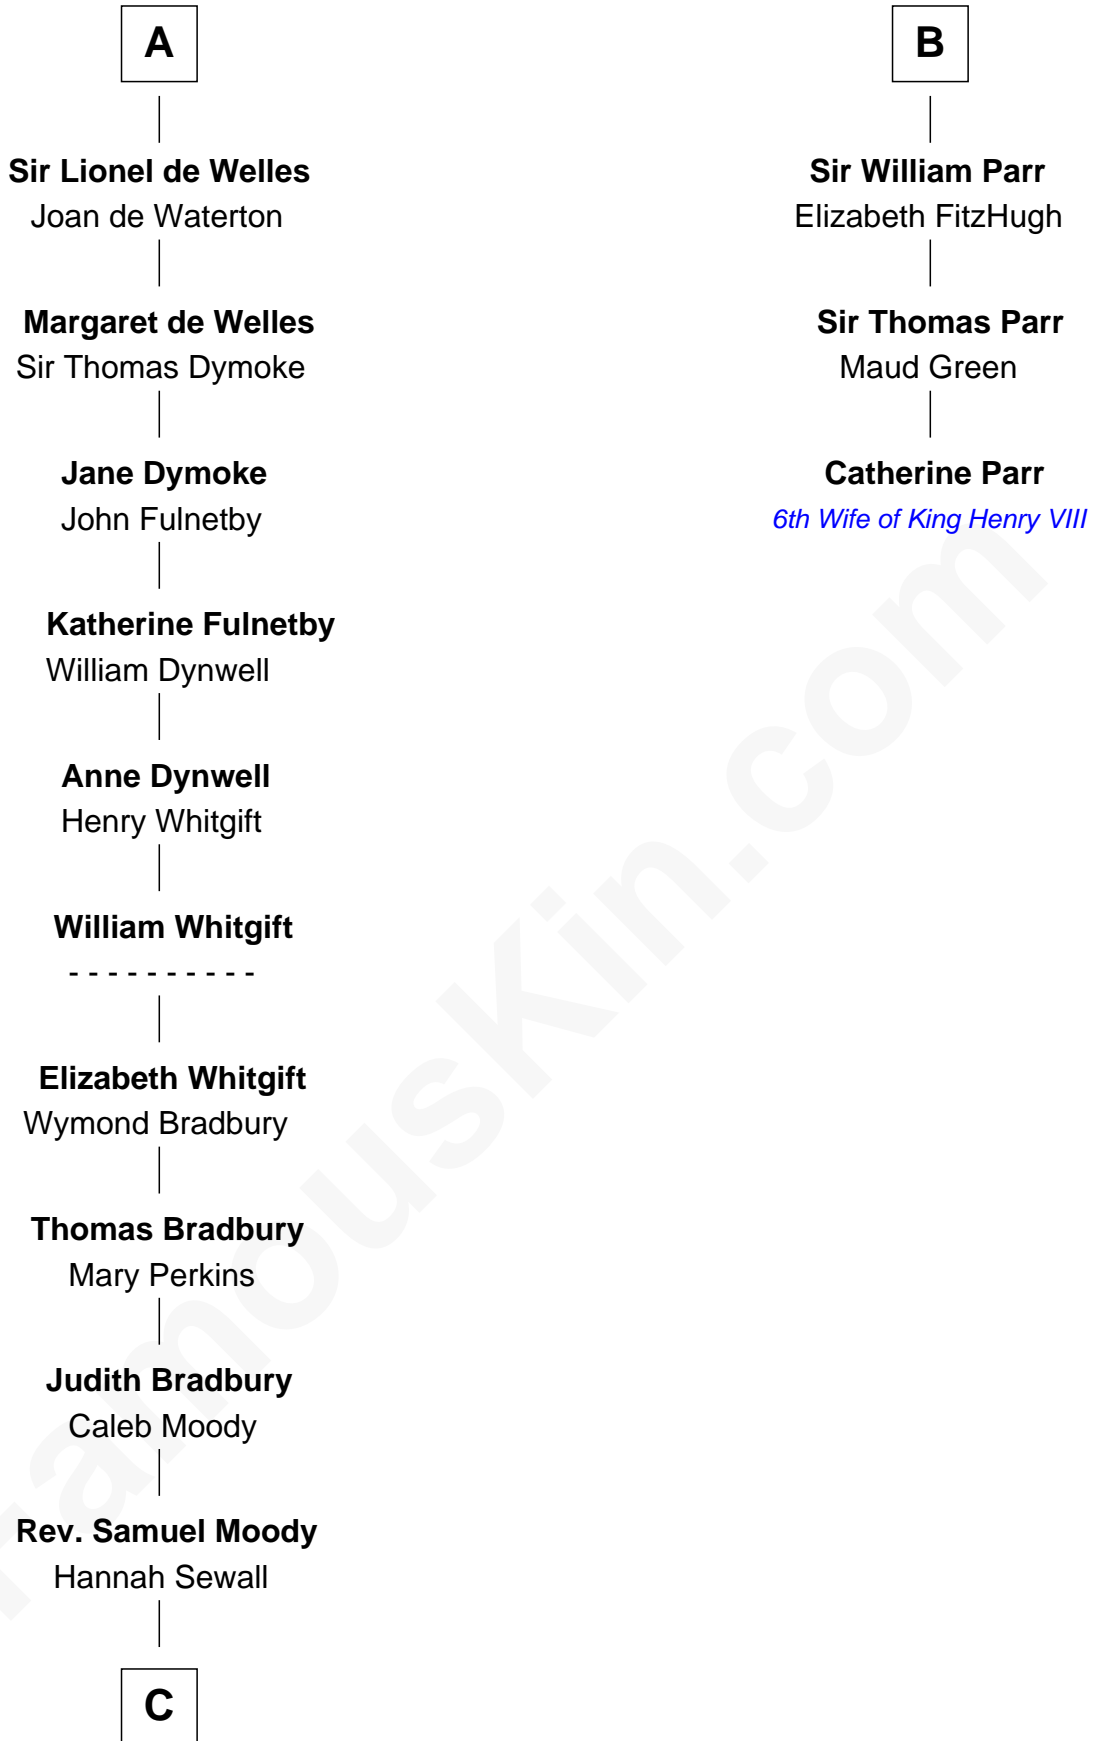

## Relationship Chart of

### Catherine Parr

*6th Wife of King Henry VIII*

**Sir Humphrey de Bohun**

Maud of Eu

**C**

—  
**Mary Moody**

Rev. Joseph Emerson

—  
**Rev. William Emerson**