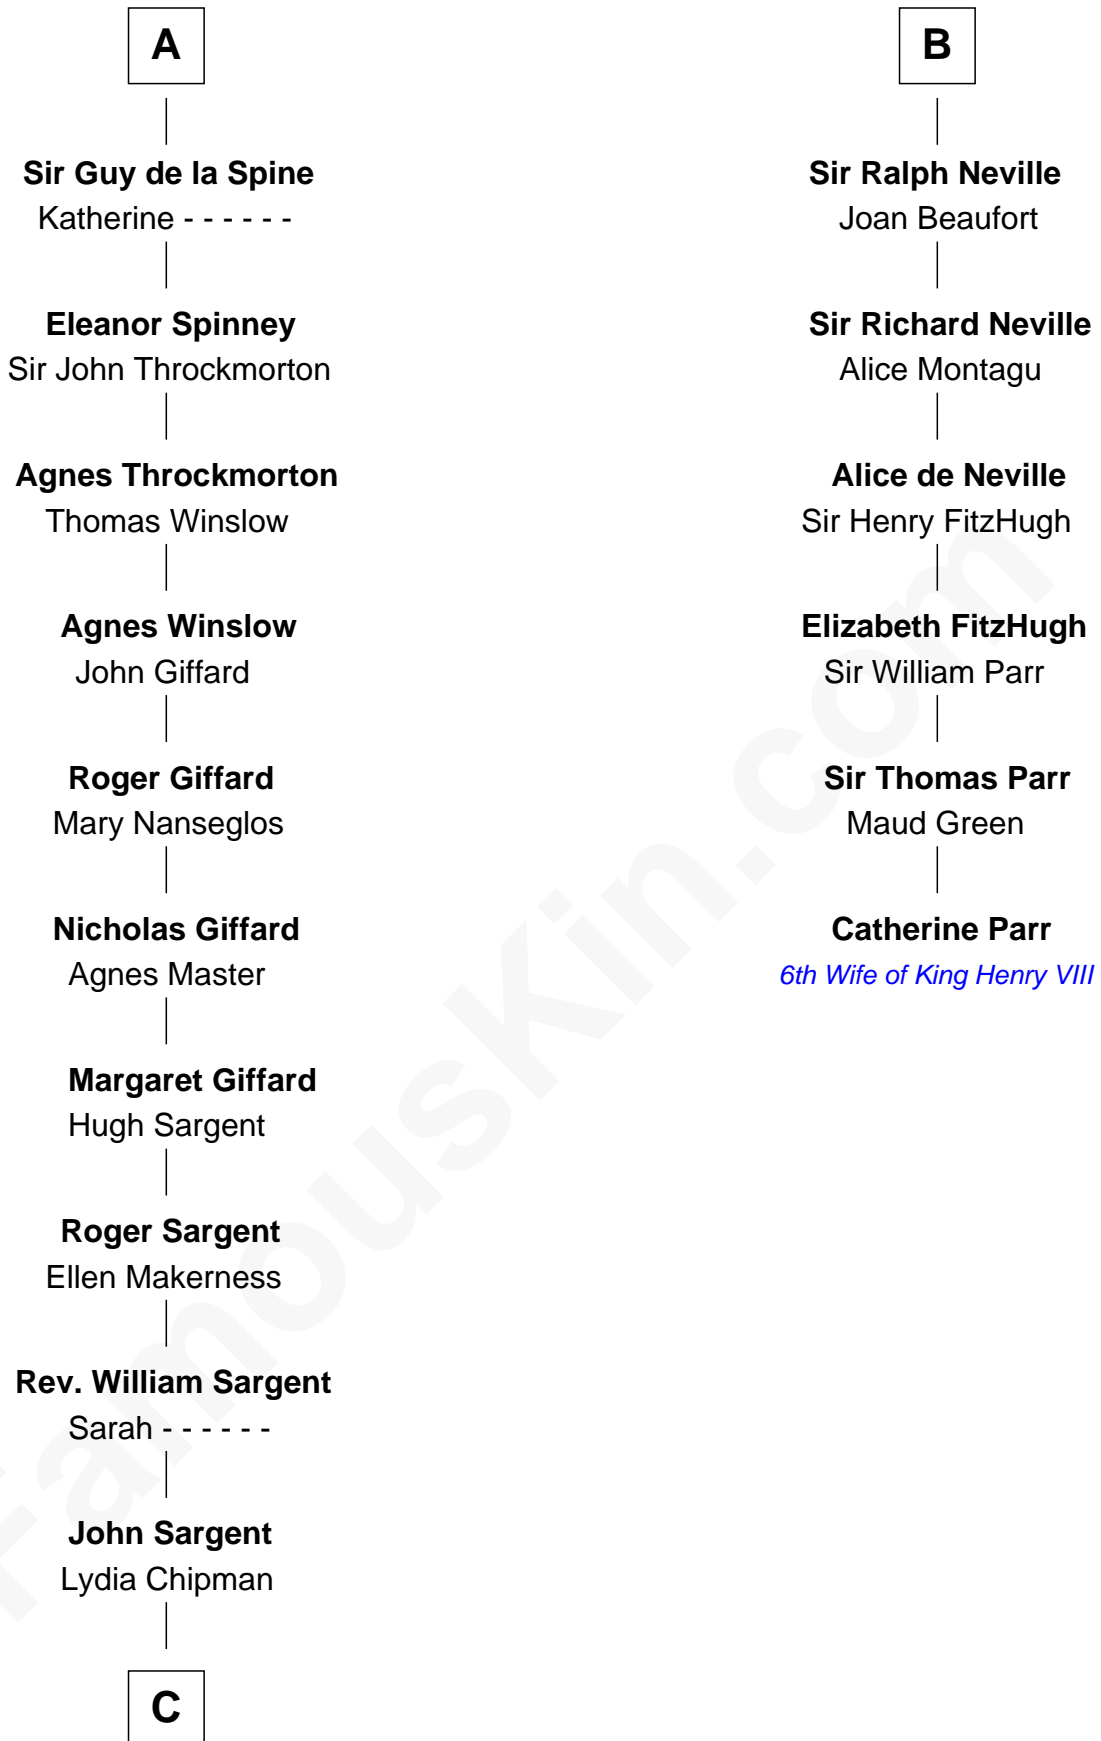

FamousKin.com

Relationship Chart of

Ralph Waldo Emerson

American Poet

12th cousin 9 times removed of

Catherine Parr

6th Wife of King Henry VIII

C