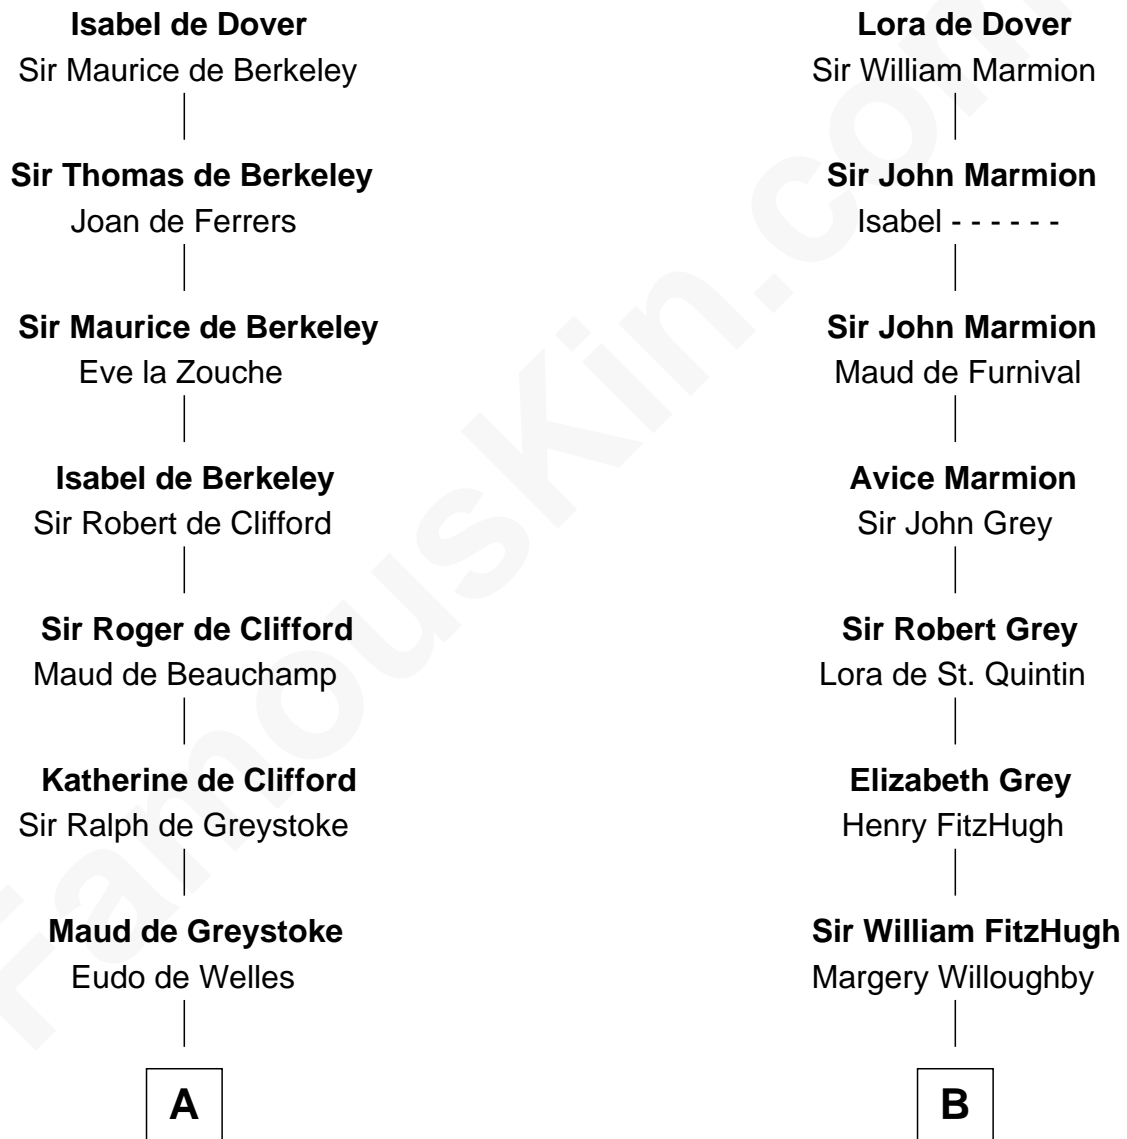

FamousKin.com

Relationship Chart of

Ralph Waldo Emerson

American Poet

10th cousin 10 times removed of

Catherine Parr

6th Wife of King Henry VIII

Sir Richard FitzRoy

Rose de Dover

C

FamousKin.com