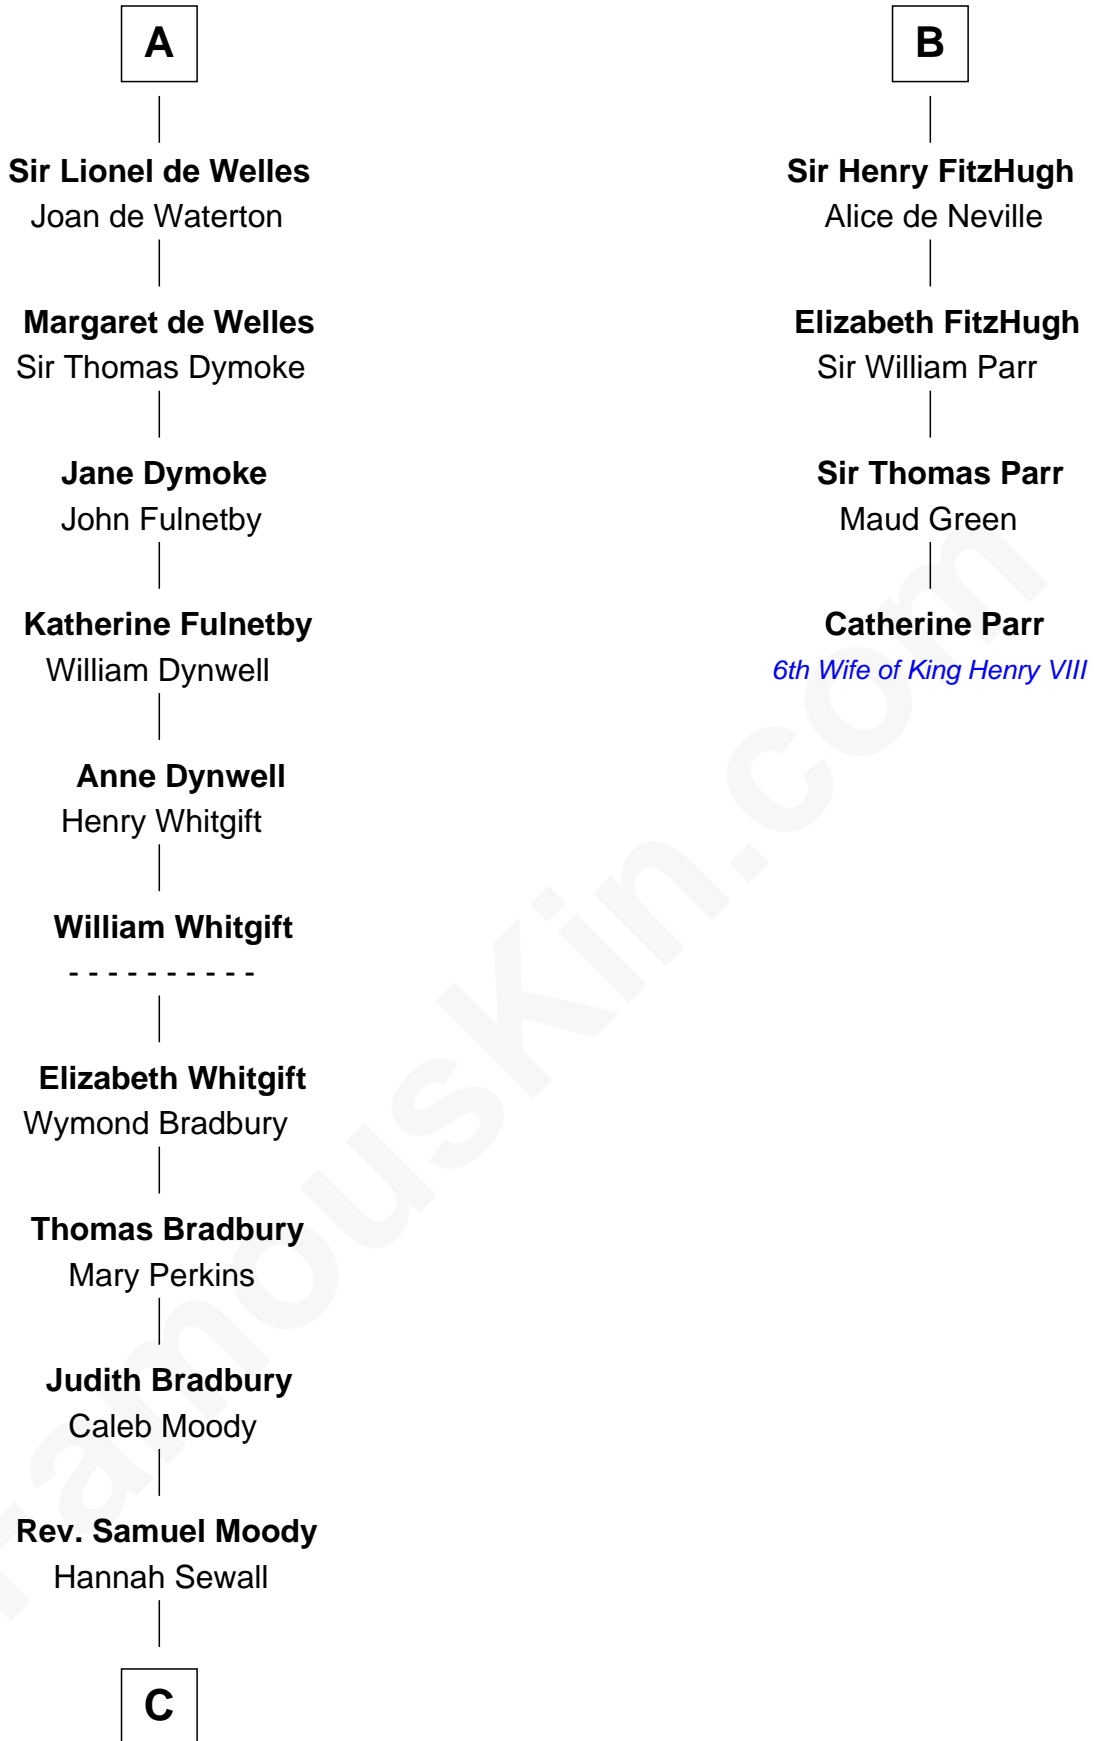

FamousKin.com

Relationship Chart of

Ralph Waldo Emerson

American Poet

10th cousin 10 times removed of

Catherine Parr

6th Wife of King Henry VIII

Sir Richard FitzRoy

Rose de Dover

C

FamousKin.com