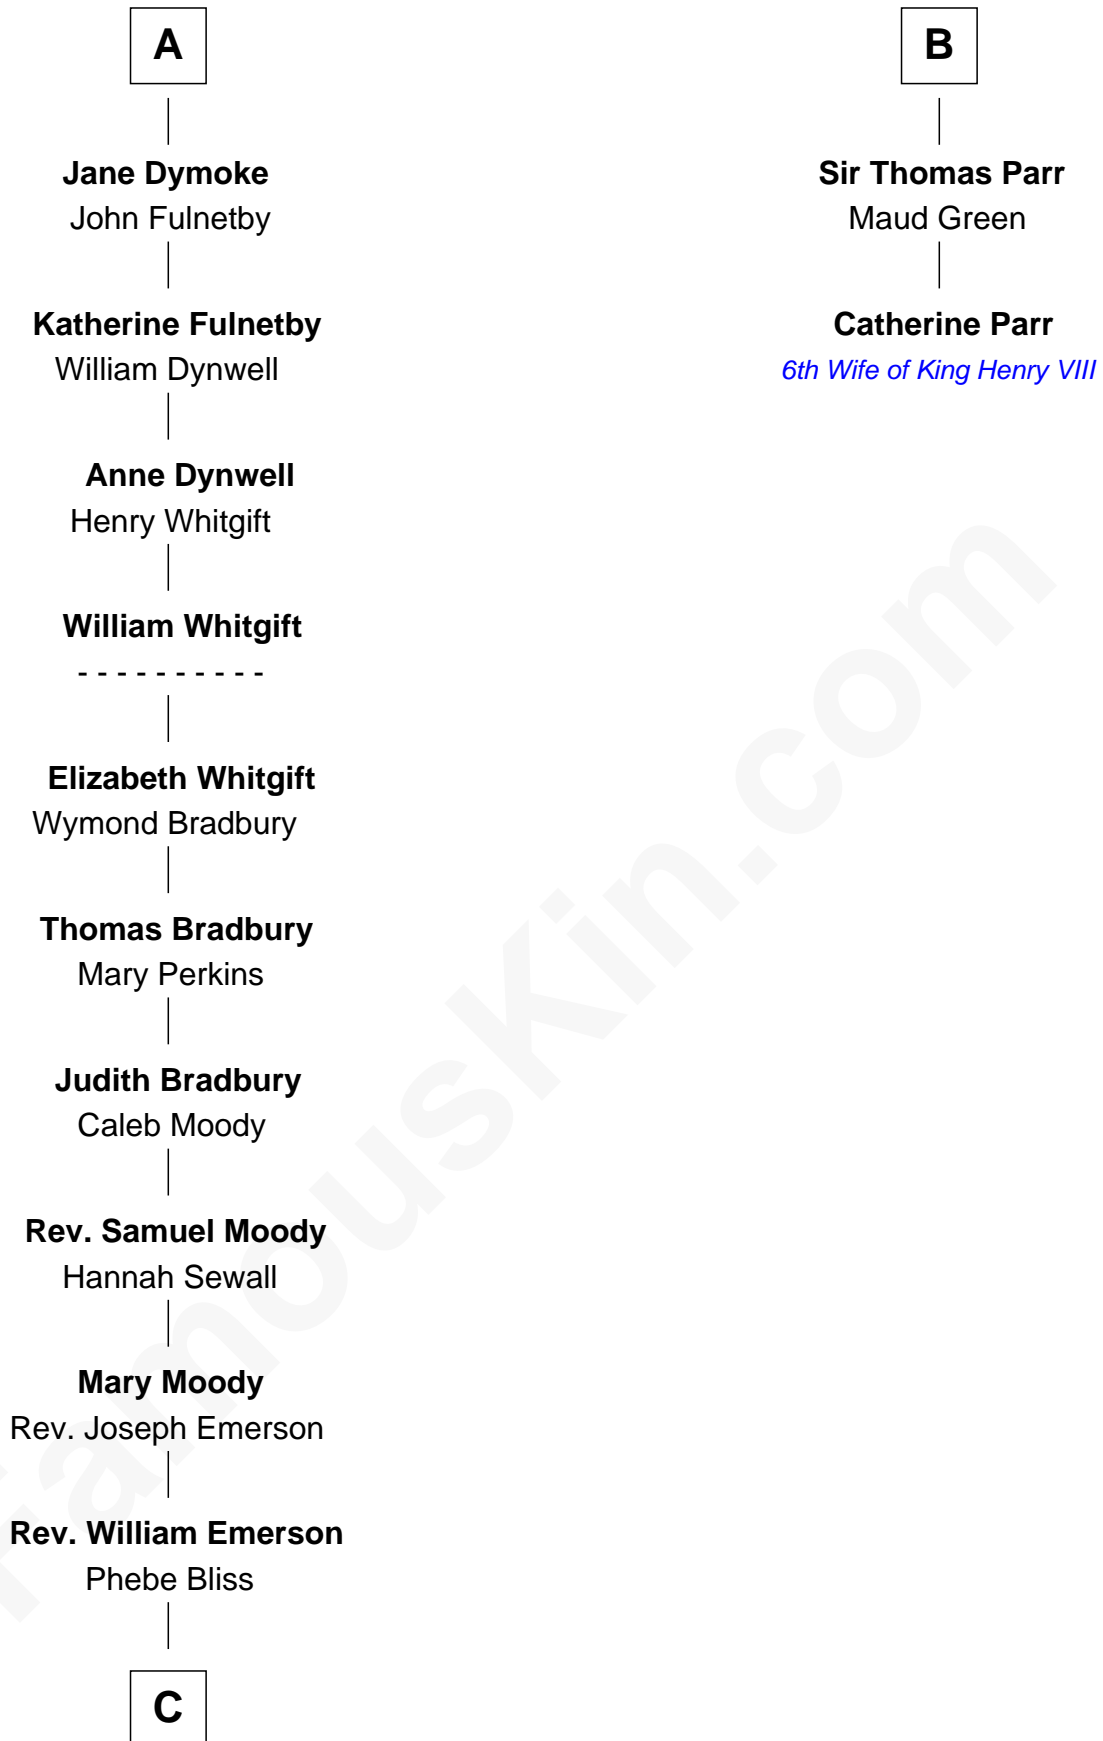

**FamousKin.com**  
**Relationship Chart of**  
**Ralph Waldo Emerson**  
*American Poet*

8th cousin 10 times removed of

**Catherine Parr**  
*6th Wife of King Henry VIII*

**C**

Rev. William Emerson

Ruth Haskins