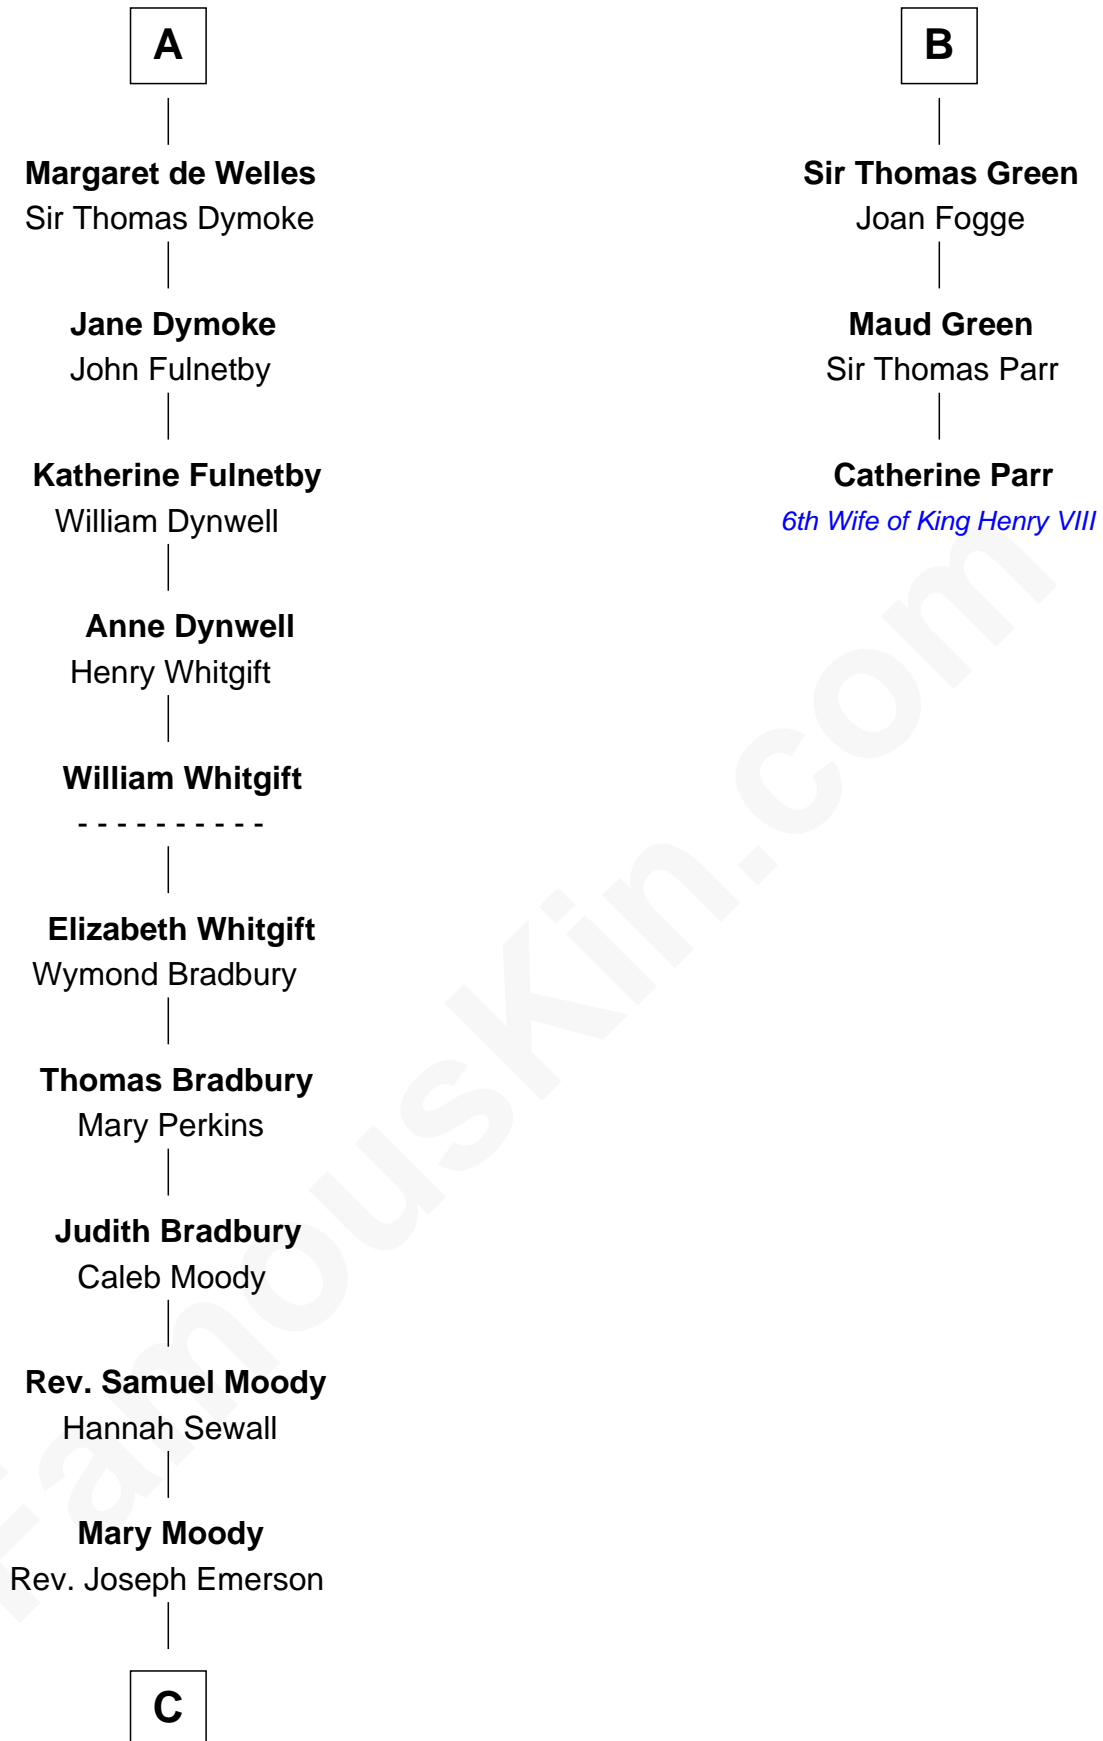

FamousKin.com

Relationship Chart of

Ralph Waldo Emerson

American Poet

9th cousin 10 times removed of

Catherine Parr

6th Wife of King Henry VIII

C