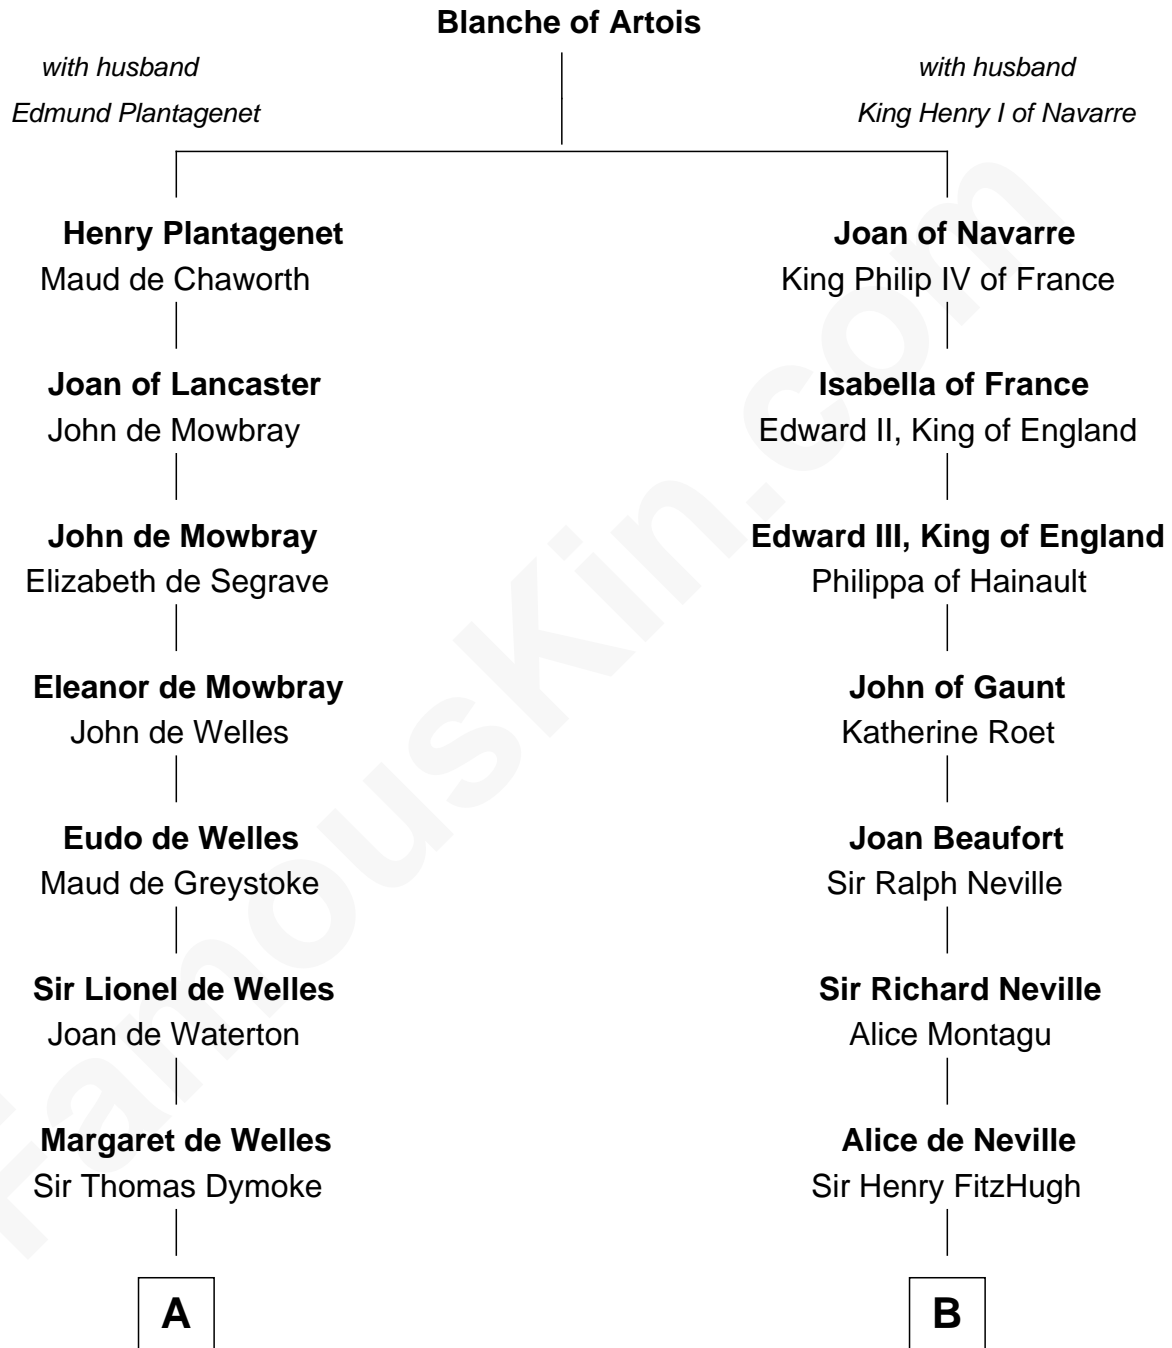

9th cousin 9 times removed of

Catherine Parr

6th Wife of King Henry VIII