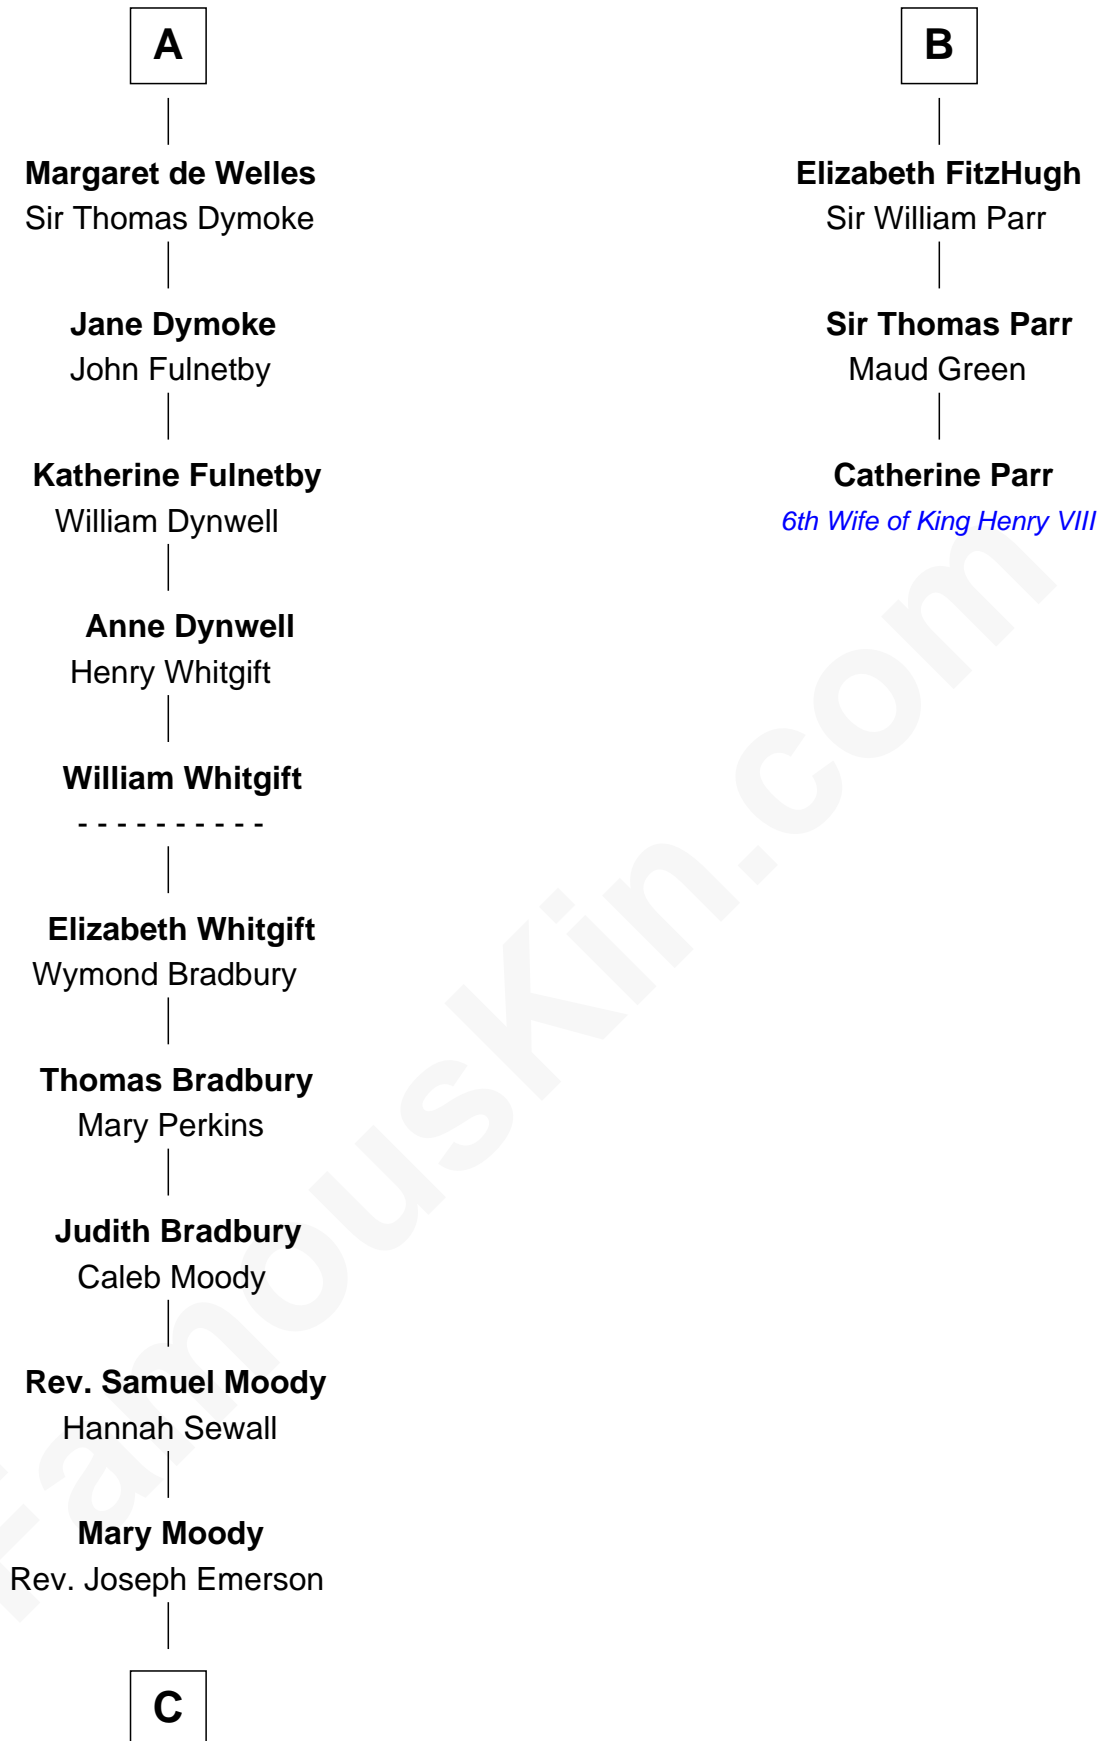

FamousKin.com
Relationship Chart of
Ralph Waldo Emerson
American Poet

9th cousin 10 times removed of
Catherine Parr
6th Wife of King Henry VIII

C

Rev. William Emerson

Phebe Bliss

Rev. William Emerson

Ruth Haskins