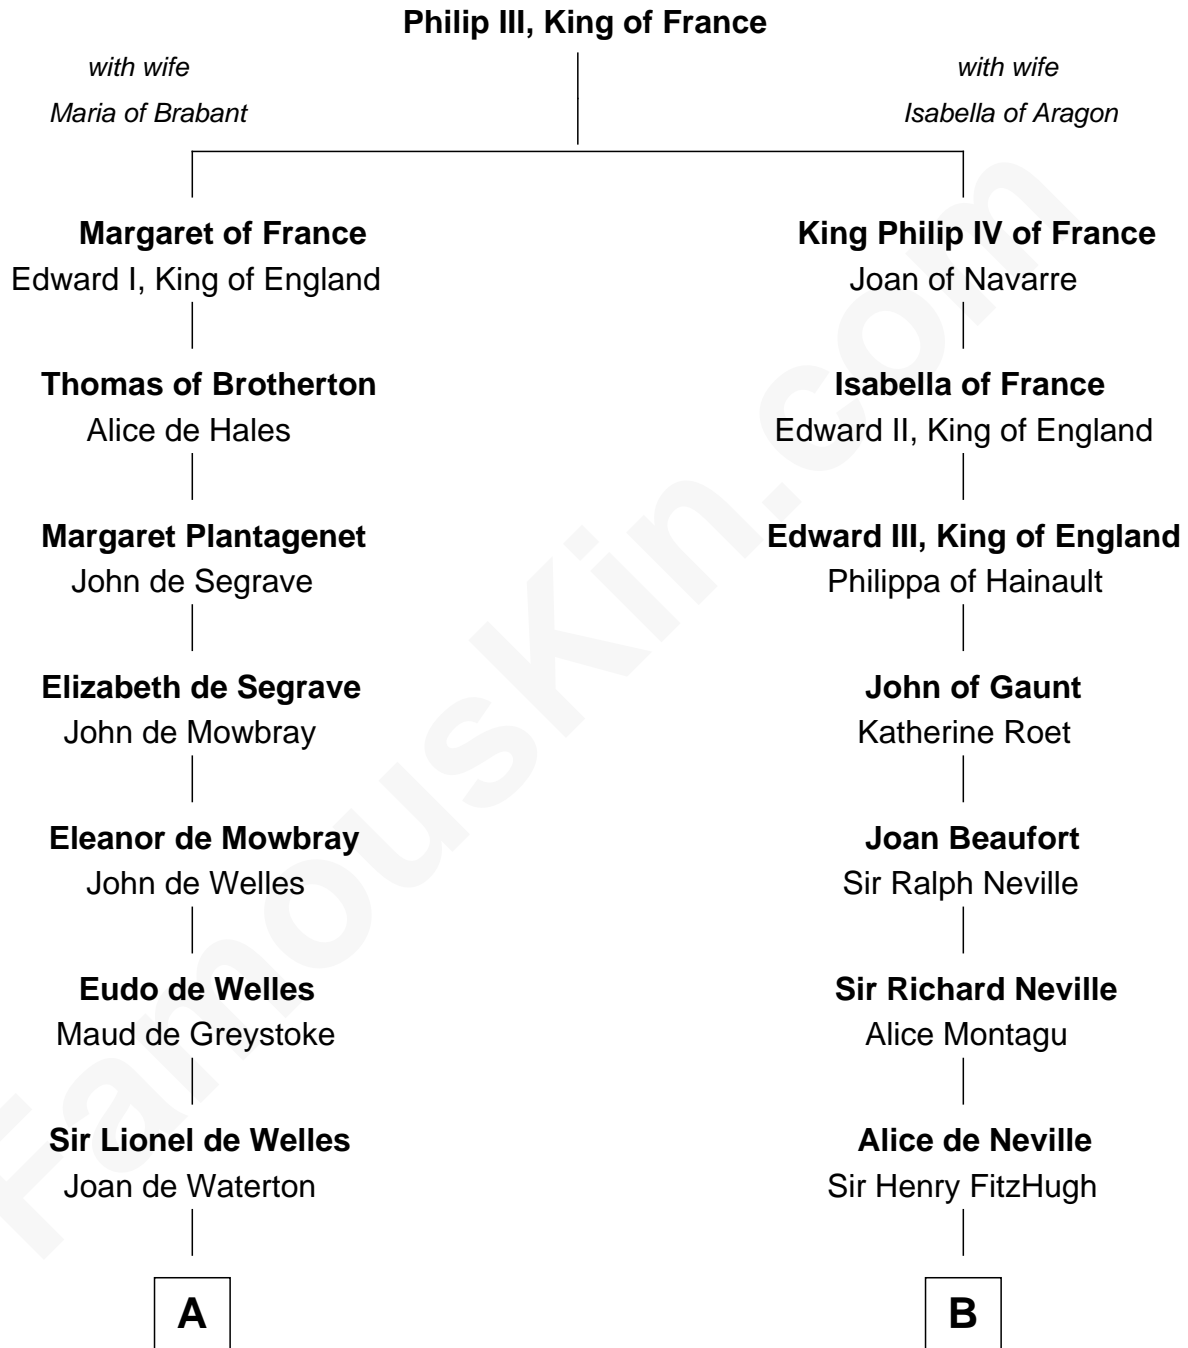

FamousKin.com
Relationship Chart of
Ralph Waldo Emerson
American Poet

9th cousin 10 times removed of
Catherine Parr
6th Wife of King Henry VIII

C

Rev. William Emerson

Phebe Bliss

Rev. William Emerson

Ruth Haskins