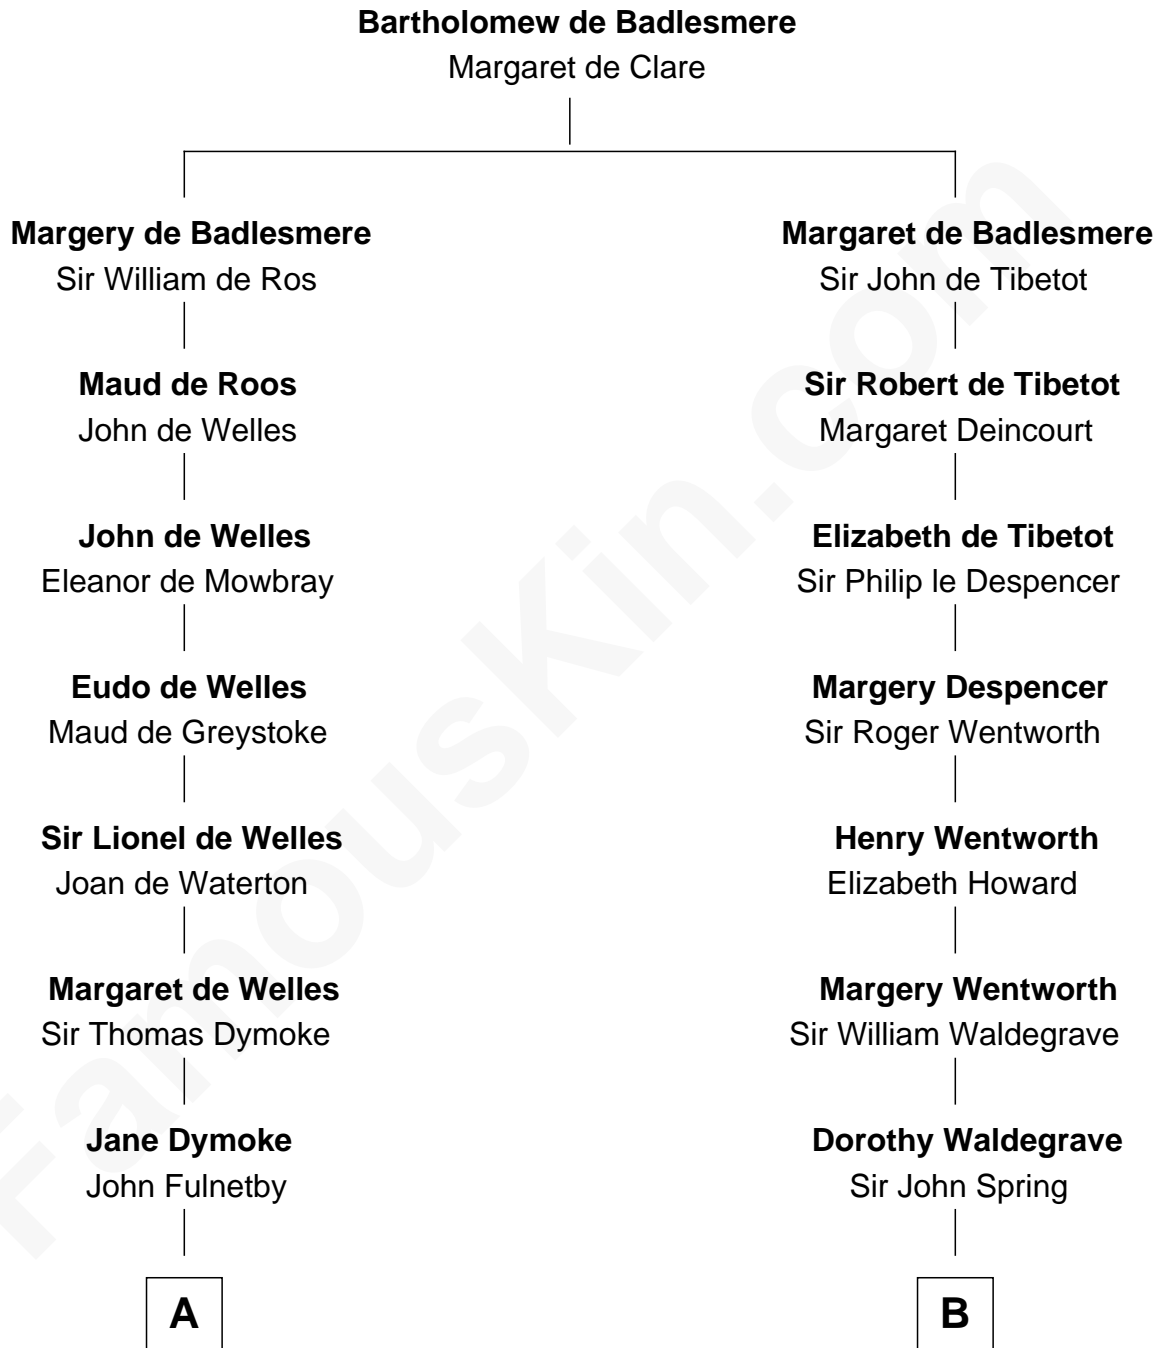

FamousKin.com
Relationship Chart of
Ralph Waldo Emerson
American Poet

17th cousin 3 times removed of
Jake Gyllenhaal
Movie Actor

C

Leonard Ephraim Gyllenhaal

Philo Pendleton

Hugh Anders Gyllenhaal

Virginia Lowrie Childs

Stephen Roark Gyllenhaal

Naomi Achs

Jake Gyllenhaal

Movie Actor