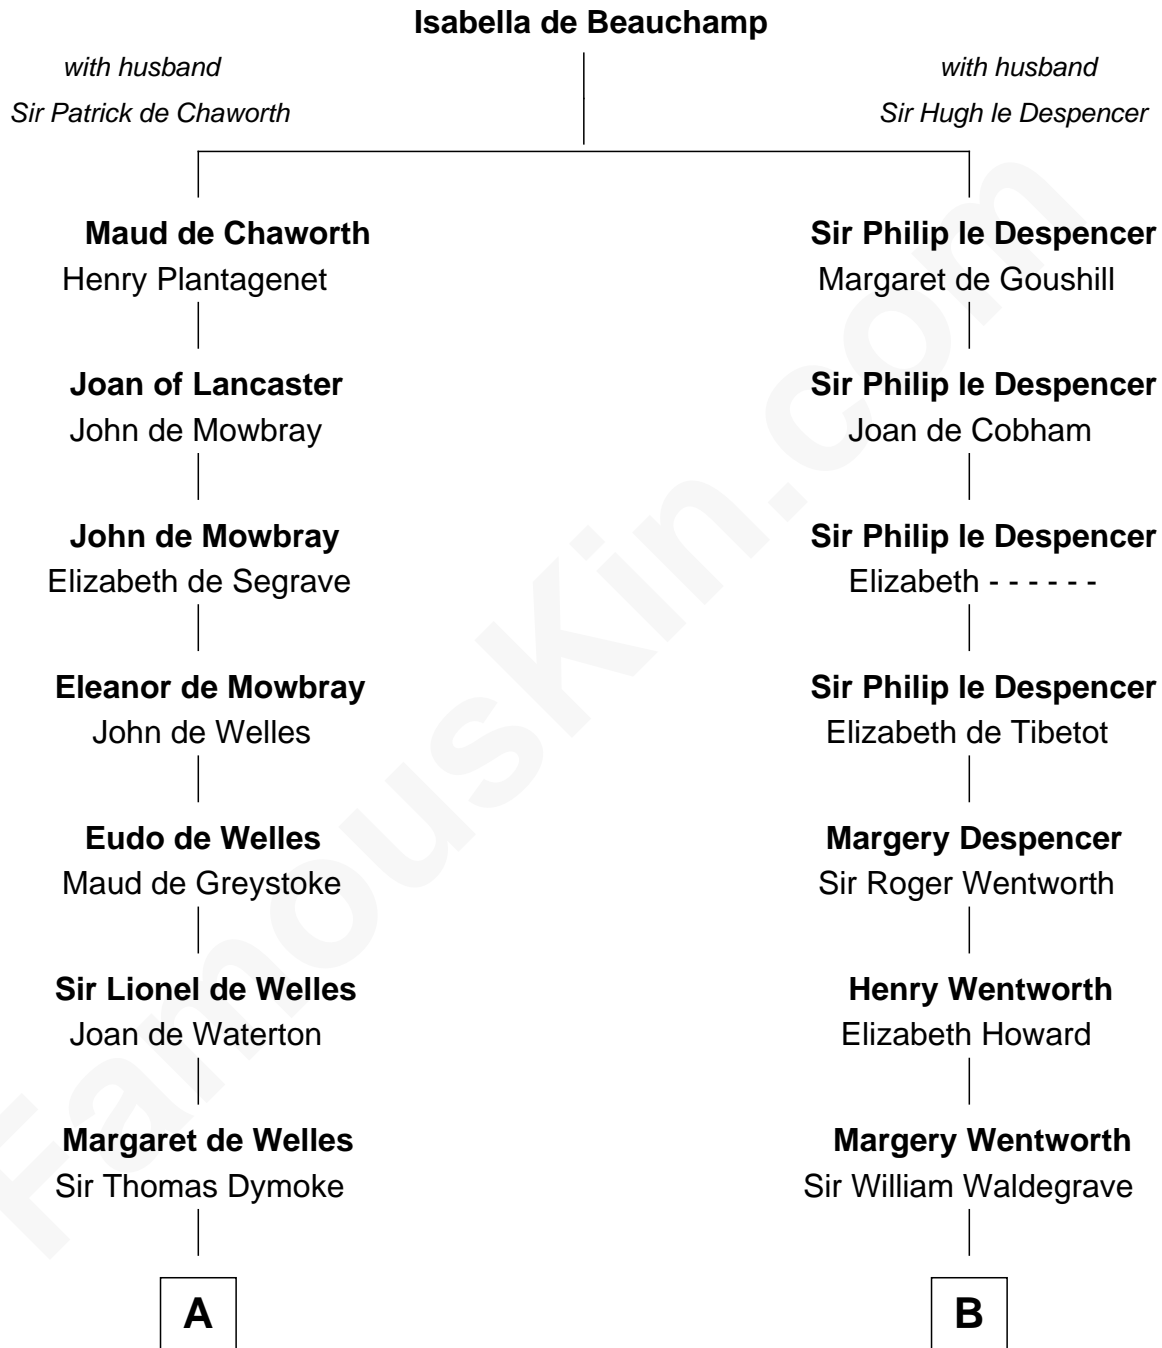

## Relationship Chart of

### Ralph Waldo Emerson

*American Poet*

18th cousin 3 times removed of

**Maggie Gyllenhaal**  
*Movie Actress*

**C**

**Rev. William Emerson**

Ruth Haskins

**Ralph Waldo Emerson**