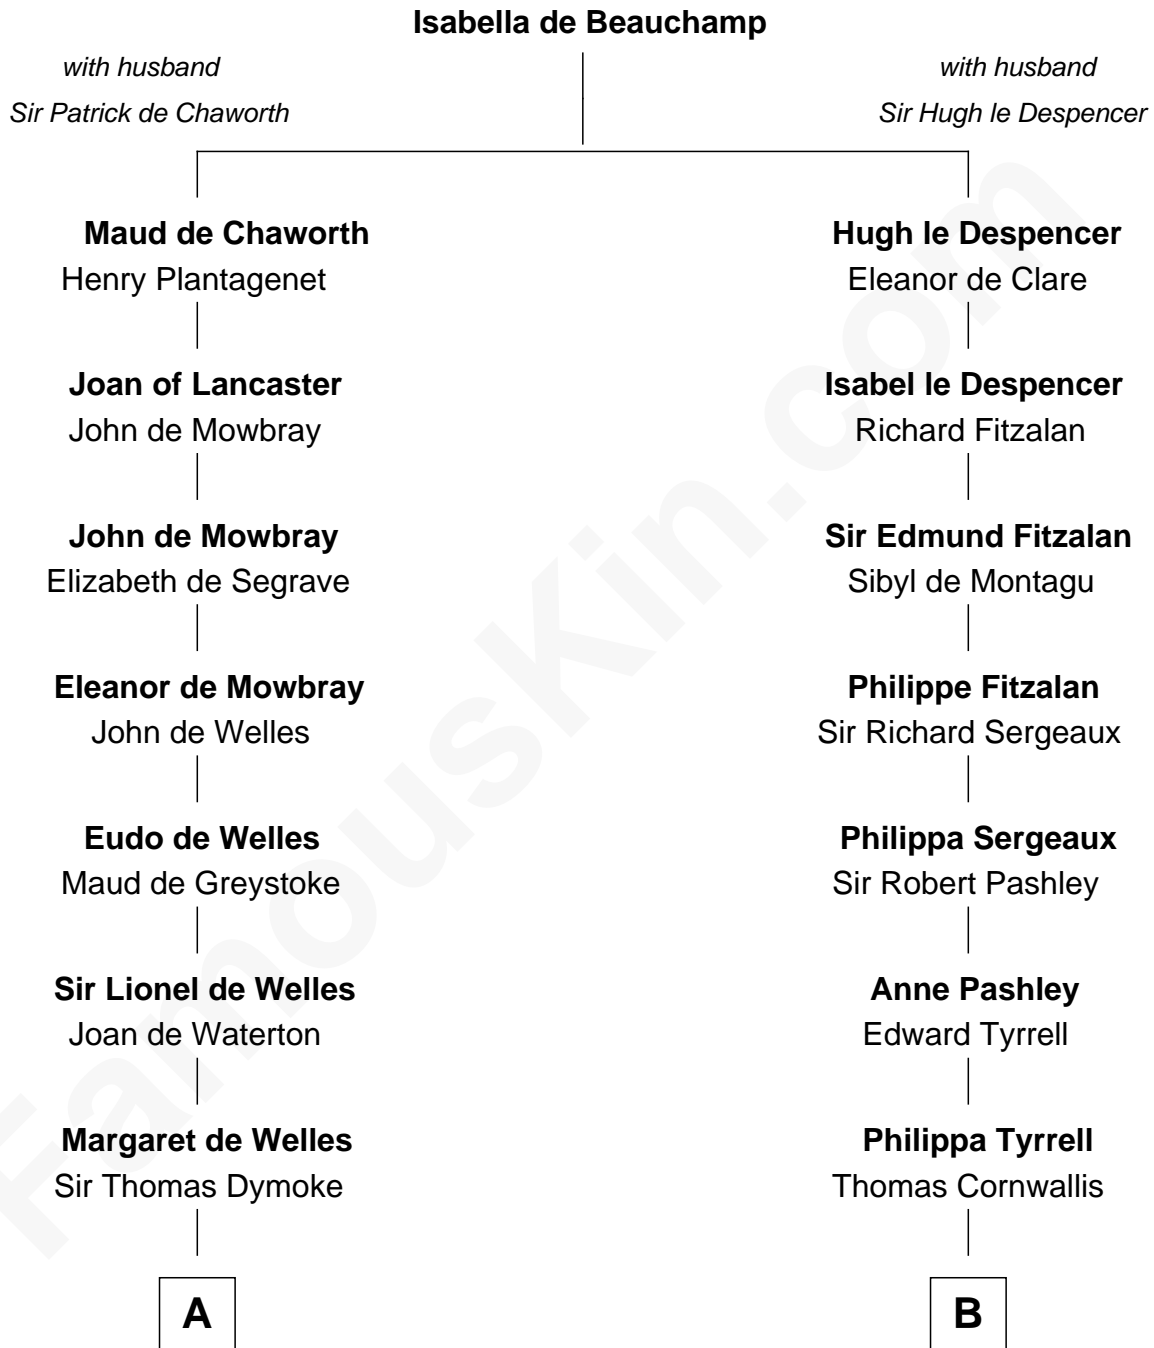

FamousKin.com
Relationship Chart of
Ralph Waldo Emerson
American Poet

18th cousin 1 time removed of

General James Longstreet
Confederate Army - U.S. Civil War

C

Rev. William Emerson

Ruth Haskins

Ralph Waldo Emerson

American Poet

D

Hannah FitzRandolph

William Longstreet

James Longstreet

Mary Anna Dent

General James Longstreet

Confederate Army - U.S. Civil War