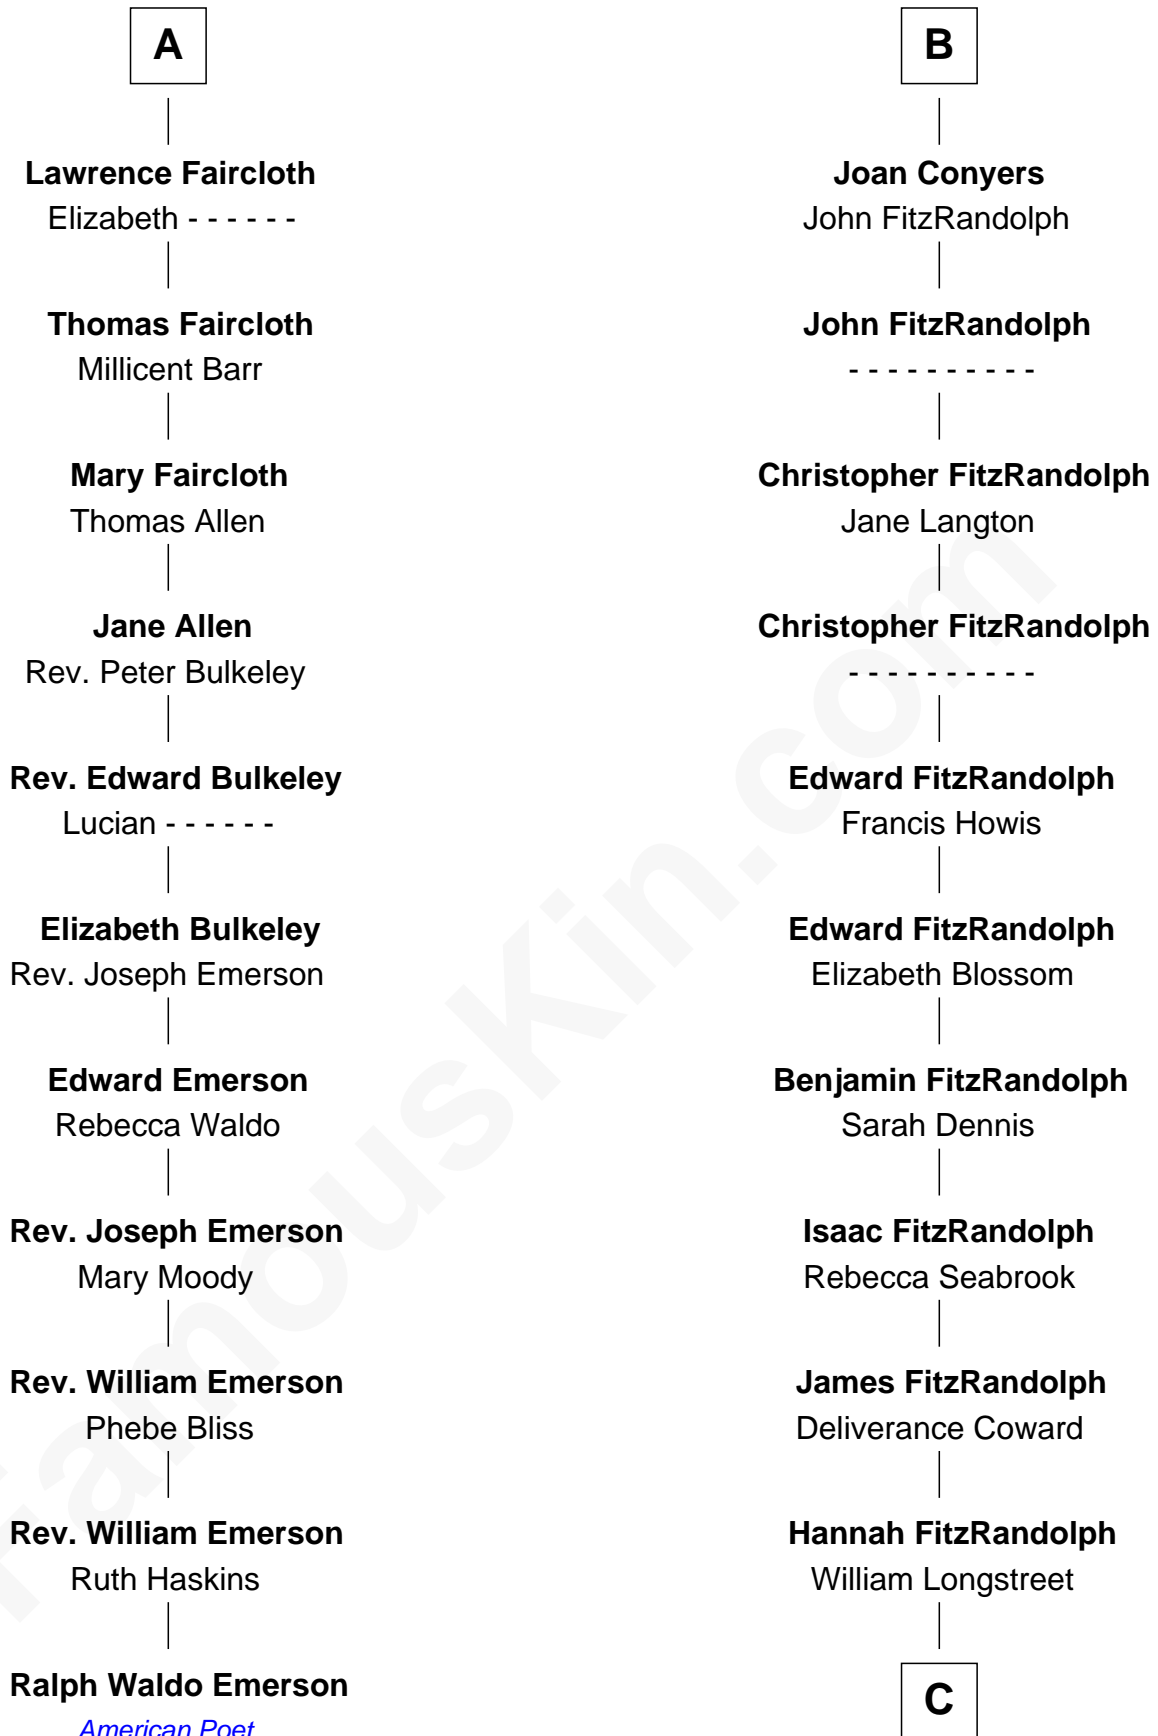

FamousKin.com

Relationship Chart of

Ralph Waldo Emerson

American Poet

17th cousin 1 time removed of

General James Longstreet

Confederate Army - U.S. Civil War

C

James Longstreet

Mary Anna Dent

General James Longstreet

Confederate Army - U.S. Civil War

FamousKin.com