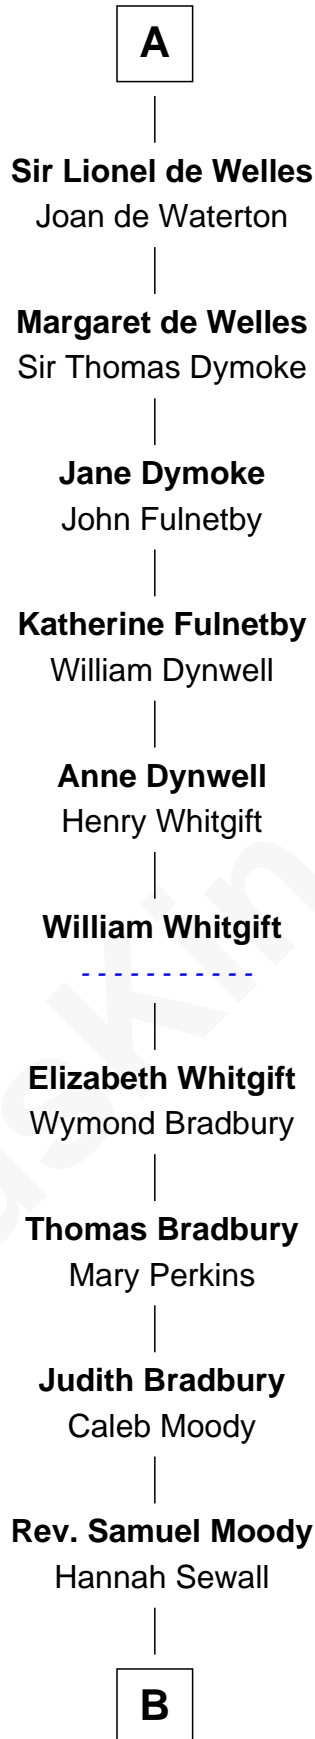

FamousKin.com

Relationship Chart of Ralph Waldo Emerson

American Poet

19th Great-grandson of

Hugh le Bigod

Magna Carta Surety

Hugh le Bigod

Maud Marshal

Isabel le Bigod

Sir John FitzGeoffrey

Maud FitzJohn

William de Beauchamp

Guy de Beauchamp

Alice de Toeni

Sir Thomas de Beauchamp

Katherine de Mortimer

Maud de Beauchamp

Sir Roger de Clifford

Katherine de Clifford

Sir Ralph de Greystoke

Maud de Greystoke

Eudo de Welles

A

B