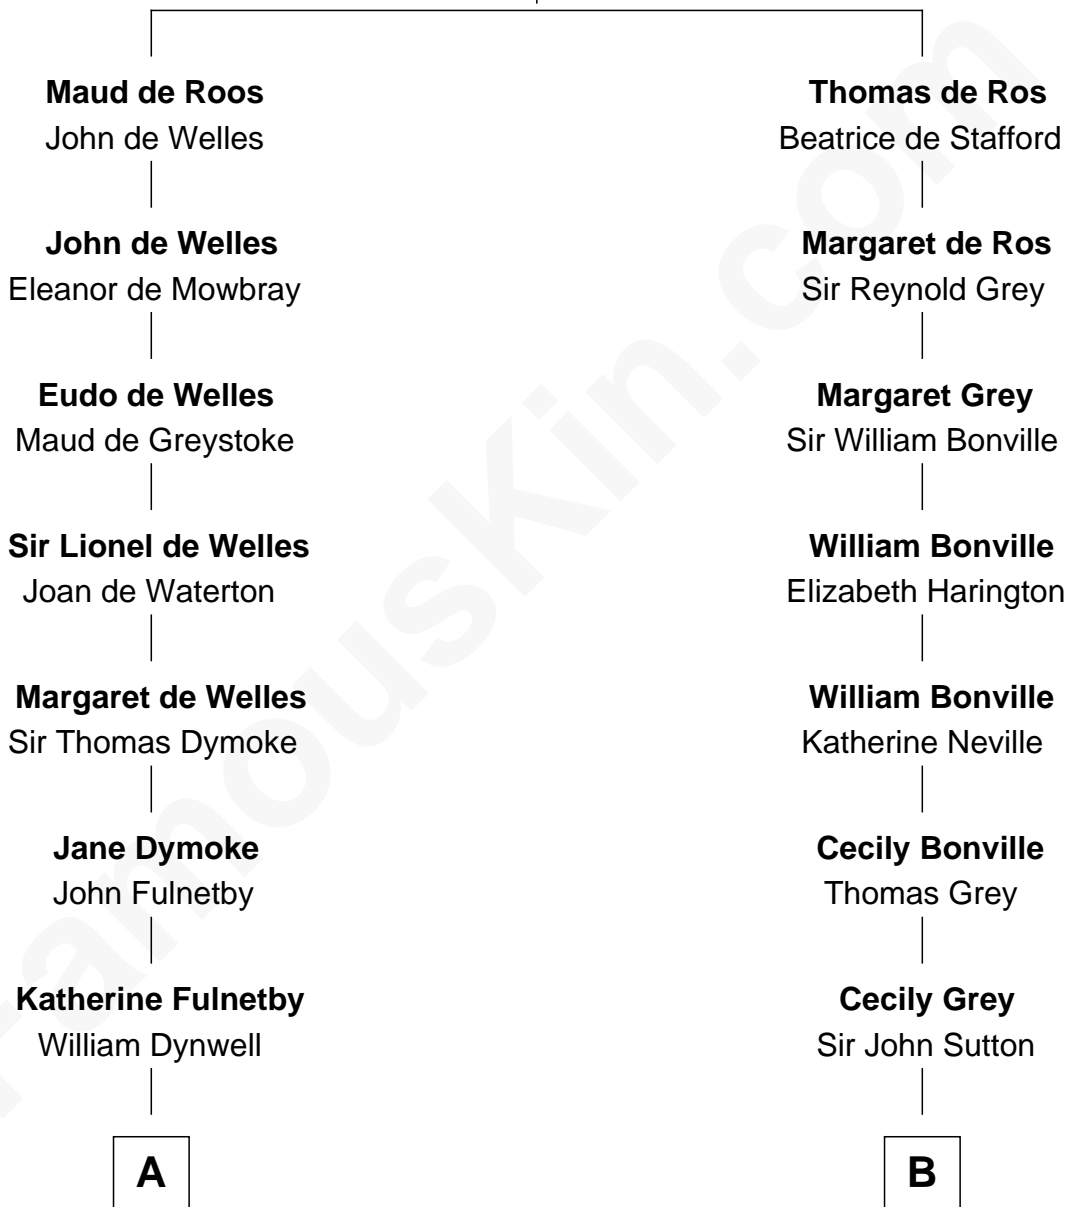

FamousKin.com

Relationship Chart of

Ralph Waldo Emerson

American Poet

16th cousin 2 times removed of

John Kerry

68th U.S. Secretary of State

Sir William de Ros
Margery de Badlesmere

C

—
Rosemary Isabel Forbes

Richard John Kerry

—
John Kerry

68th U.S. Secretary of State

FamousKin.com