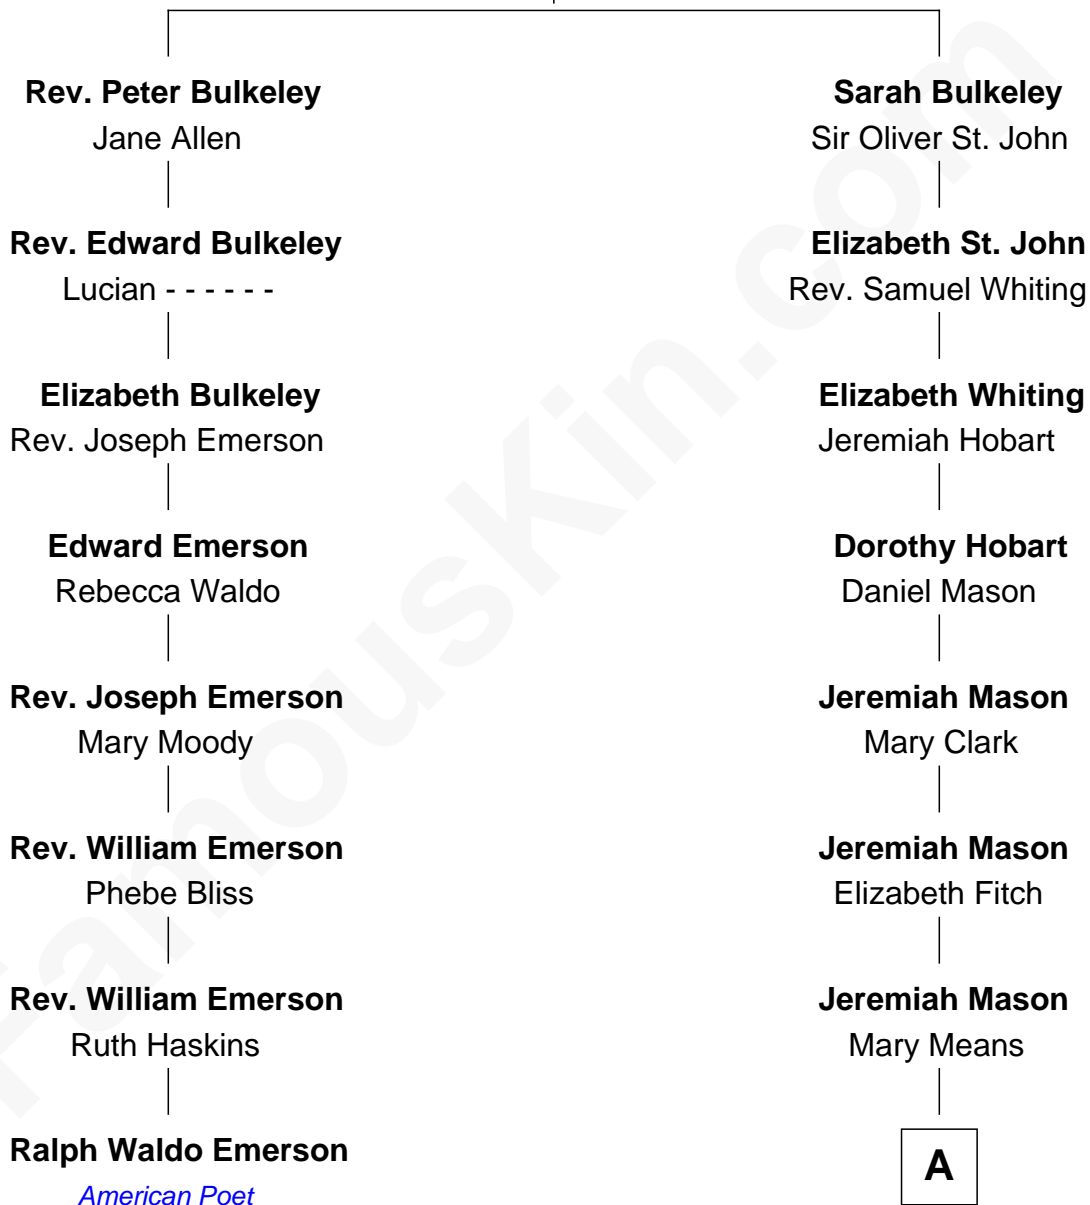

## Relationship Chart of

### Ralph Waldo Emerson

*American Poet*

7th cousin 4 times removed of

**John Kerry**

*68th U.S. Secretary of State*

**Rev. Edward Bulkeley**

Olive Irby

**A**

Robert Means Mason

Sarah Ellen Francis

Elizabeth Mason

Robert Charles Winthrop

Margaret Tyndal Winthrop

James Grant Forbes

Rosemary Isabel Forbes

Richard John Kerry