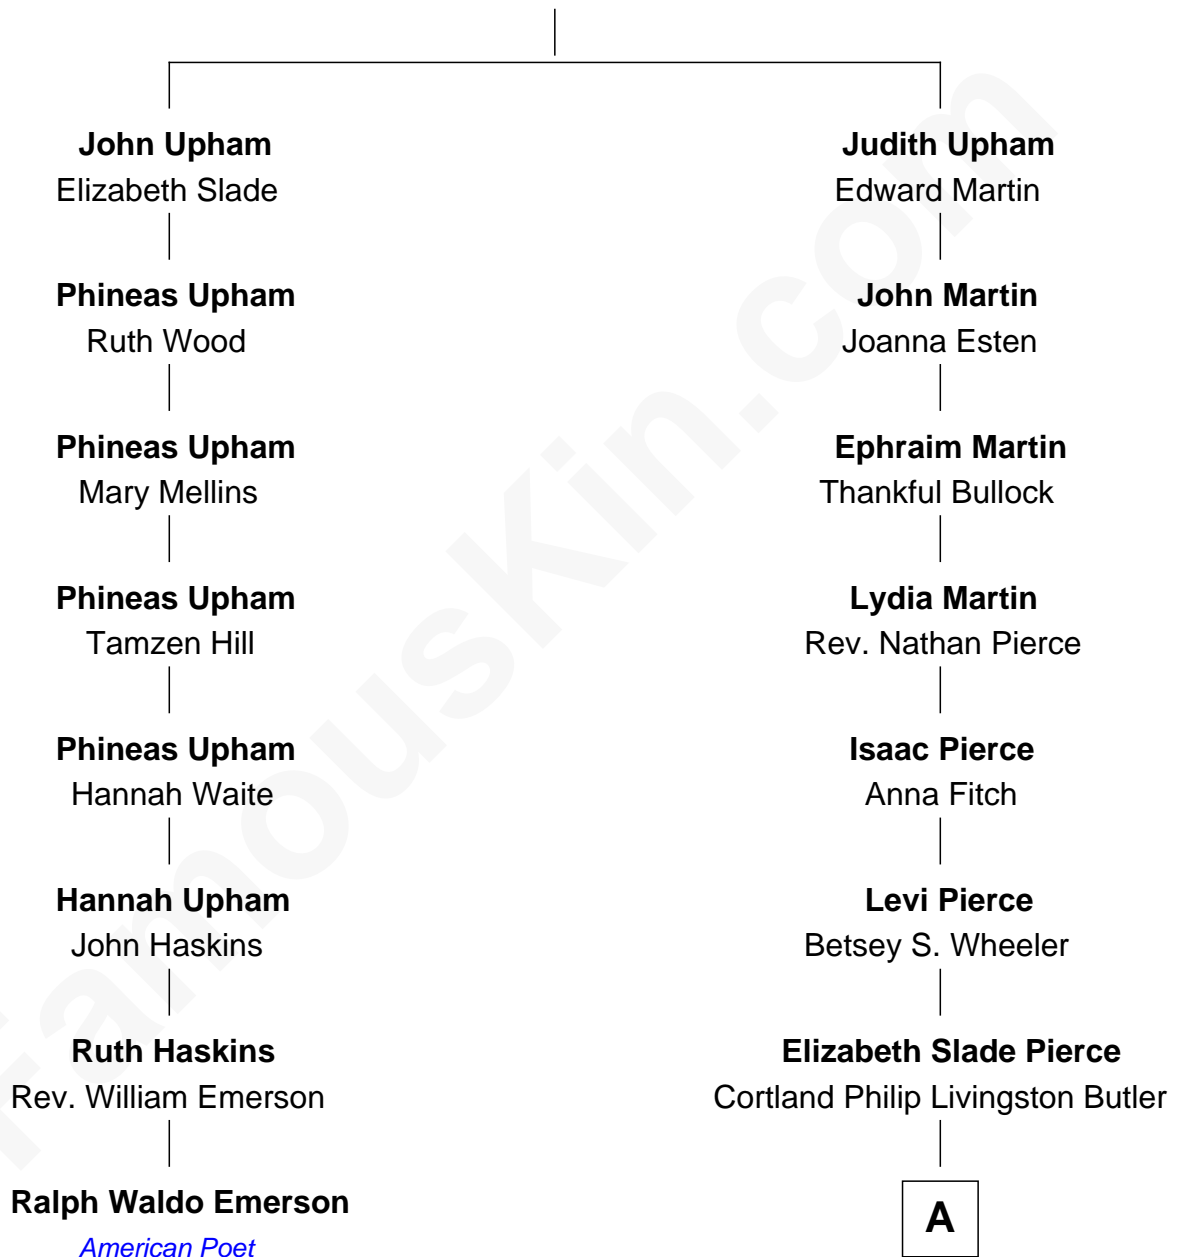

FamousKin.com

Relationship Chart of

Ralph Waldo Emerson

American Poet

7th cousin 4 times removed of

Jeb Bush

43rd Governor of Florida

Richard Upham

Maria - - - - -

A

|
Mary Elizabeth Butler
Robert Emmet Sheldon

|
Flora Sheldon
Samuel Prescott Bush

|
Prescott Sheldon Bush
Dorothy Wear Walker

|
George Herbert Walker Bush
Barbara Pierce

|
Jeb Bush
43rd Governor of Florida

FamousKin.com