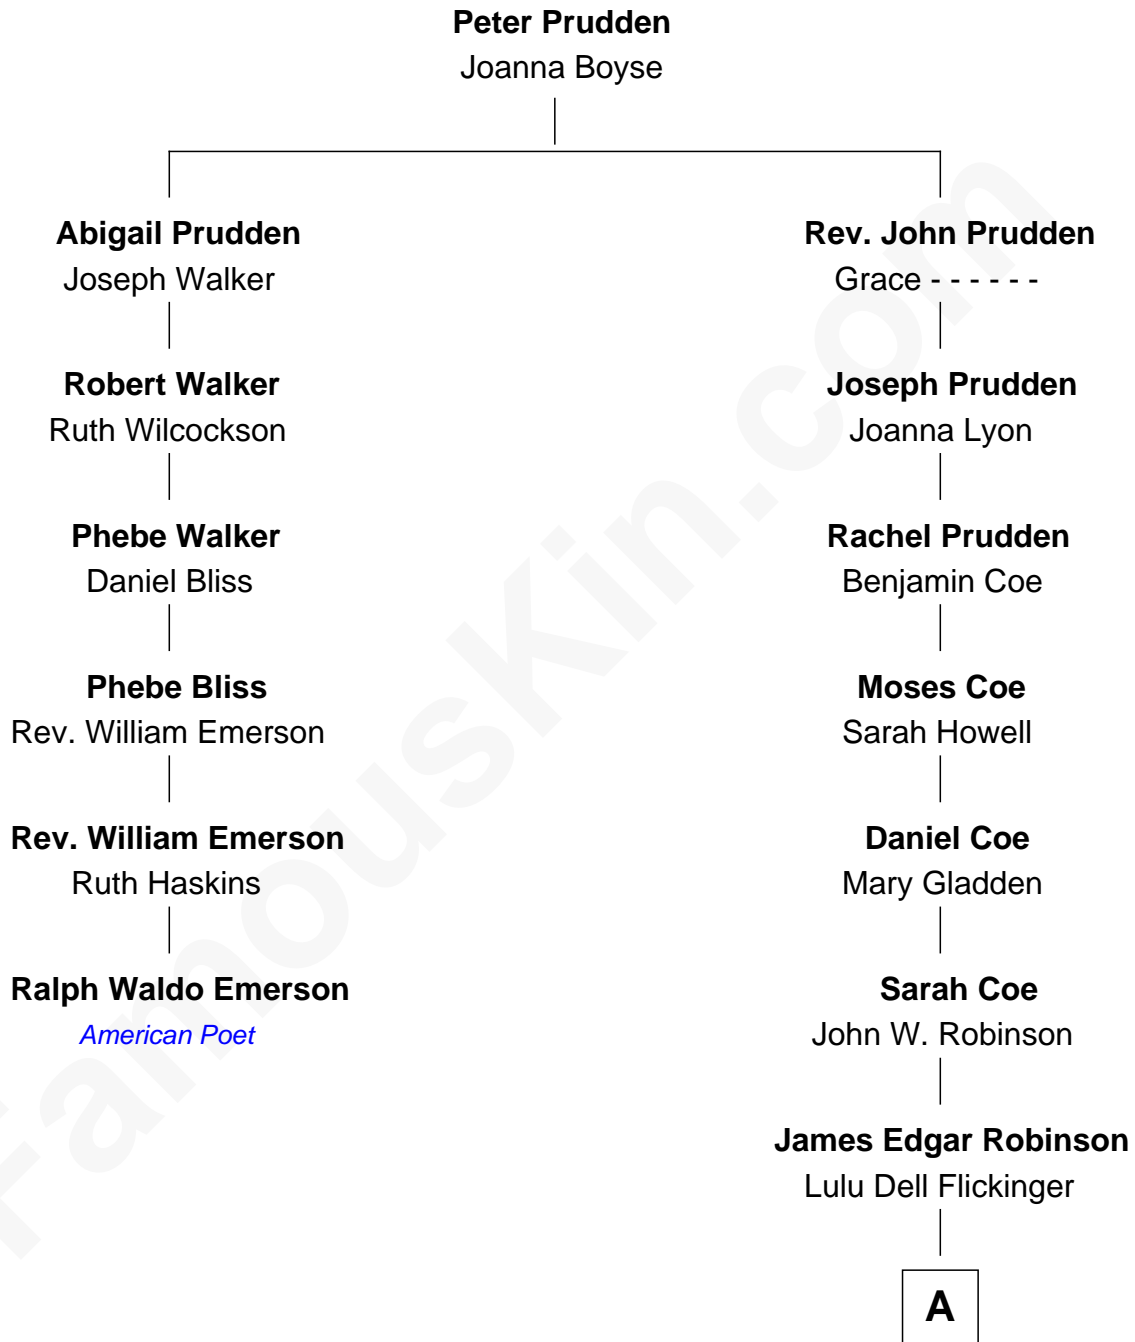

FamousKin.com

Relationship Chart of

Ralph Waldo Emerson

American Poet

5th cousin 4 times removed of

Jeb Bush

43rd Governor of Florida

A

Pauline Robinson

Marvin Pierce

Barbara Pierce

George Herbert Walker Bush

Jeb Bush

43rd Governor of Florida

FamousKin.com