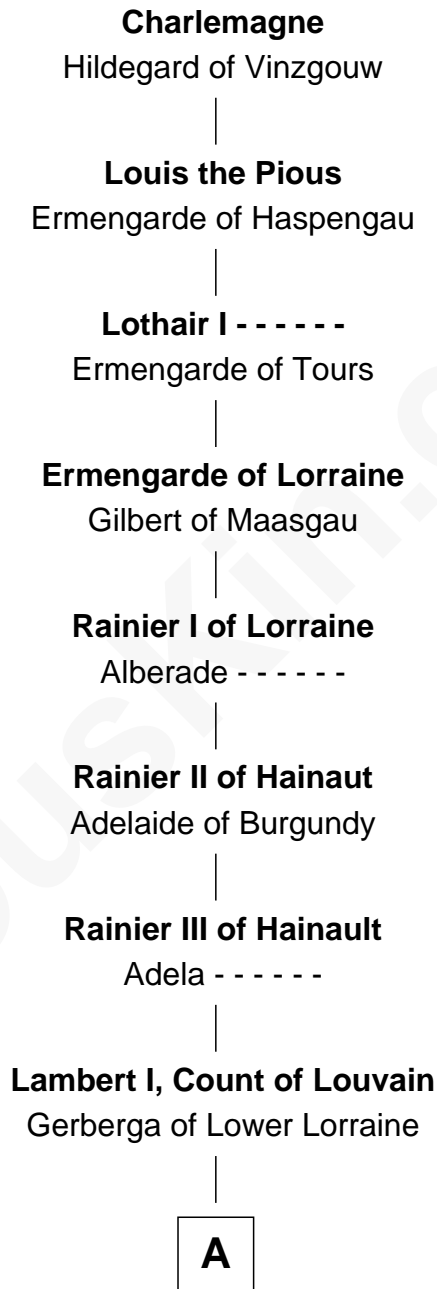

FamousKin.com
Relationship Chart of
Ralph Waldo Emerson
American Poet

30th Great-grandson of
Charlemagne
King of the Franks

FamousKin.com

A

Lambert II, Count of Louvain

Oda of Lorraine

Henry II, Count of Louvain

Adela of Orthen

Gottfried I, Count of Louvain

Ide de Chiny

Alice of Louvain

William d'Aubenev

William d'Aubenev

Maud de St. Hilary

William d'Aubenev