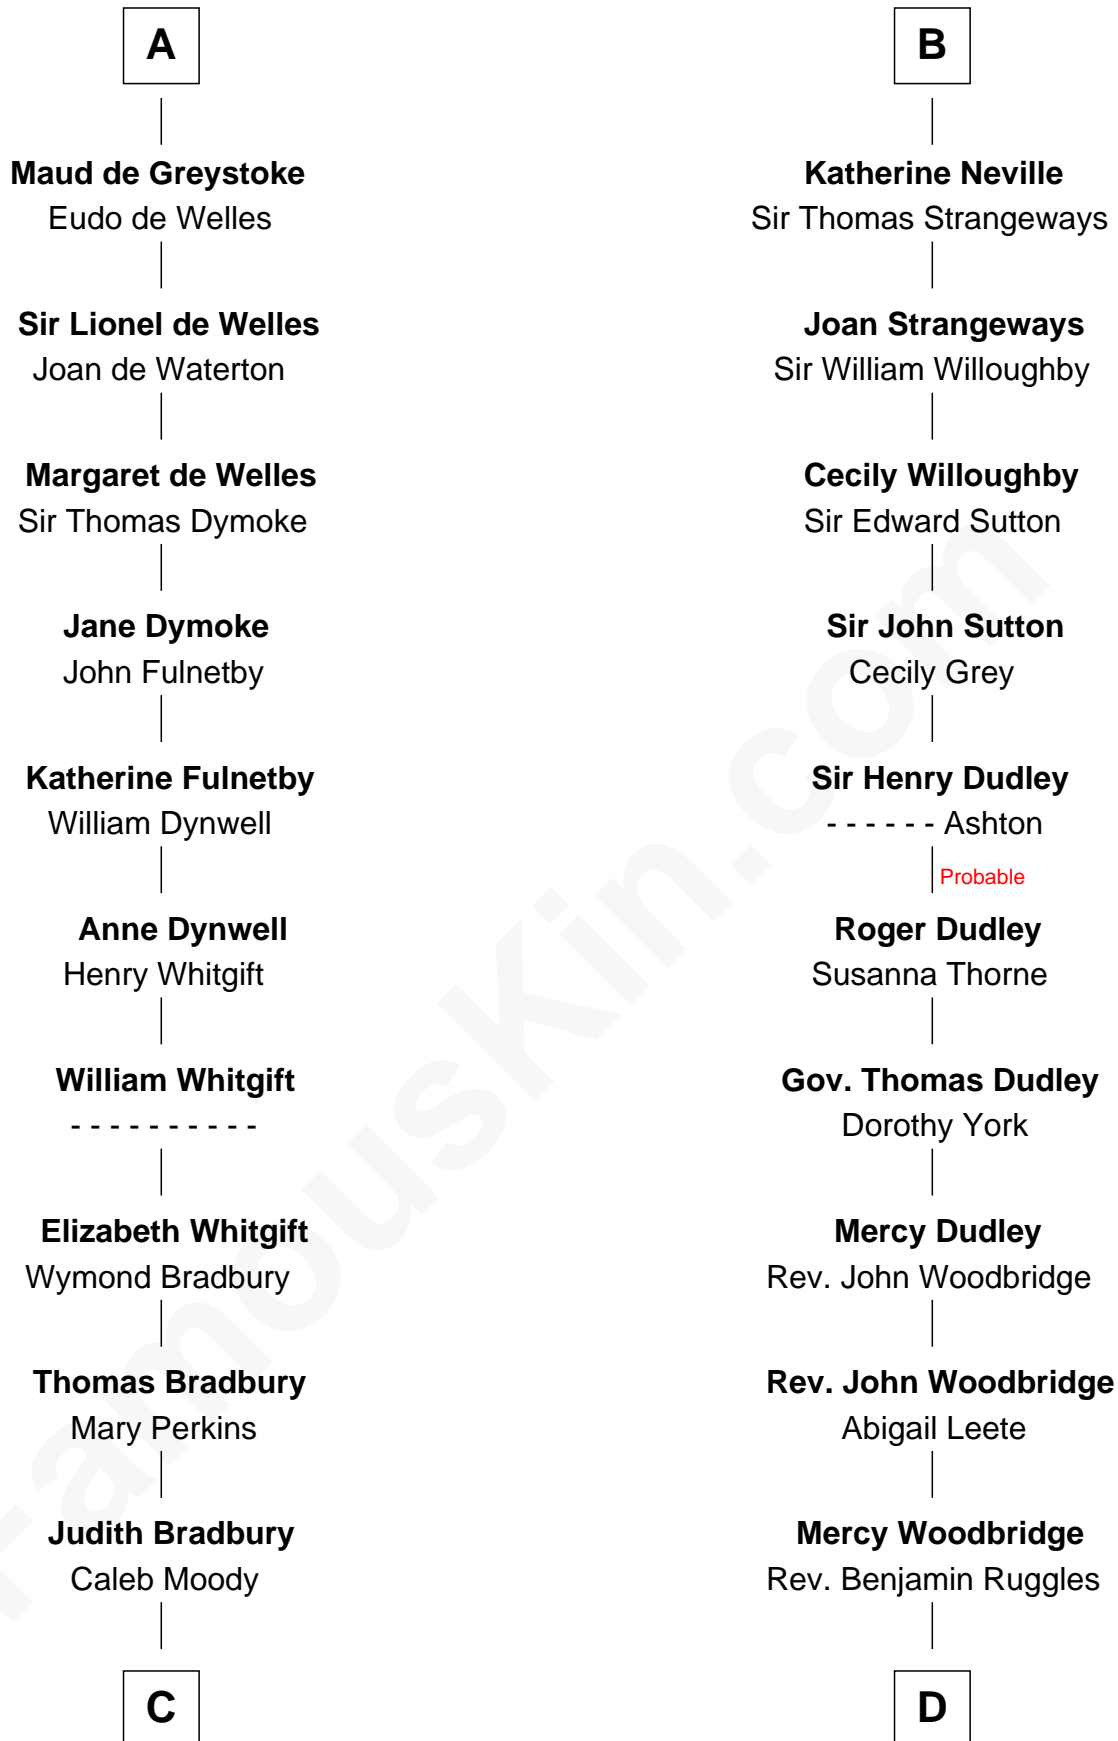

FamousKin.com

Relationship Chart of Ralph Waldo Emerson

American Poet

21st cousin of

John Brown

American Abolitionist

C

Rev. Samuel Moody

Hannah Sewall

Mary Moody

Rev. Joseph Emerson

Rev. William Emerson

Phebe Bliss

Rev. William Emerson

Ruth Haskins

Ralph Waldo Emerson