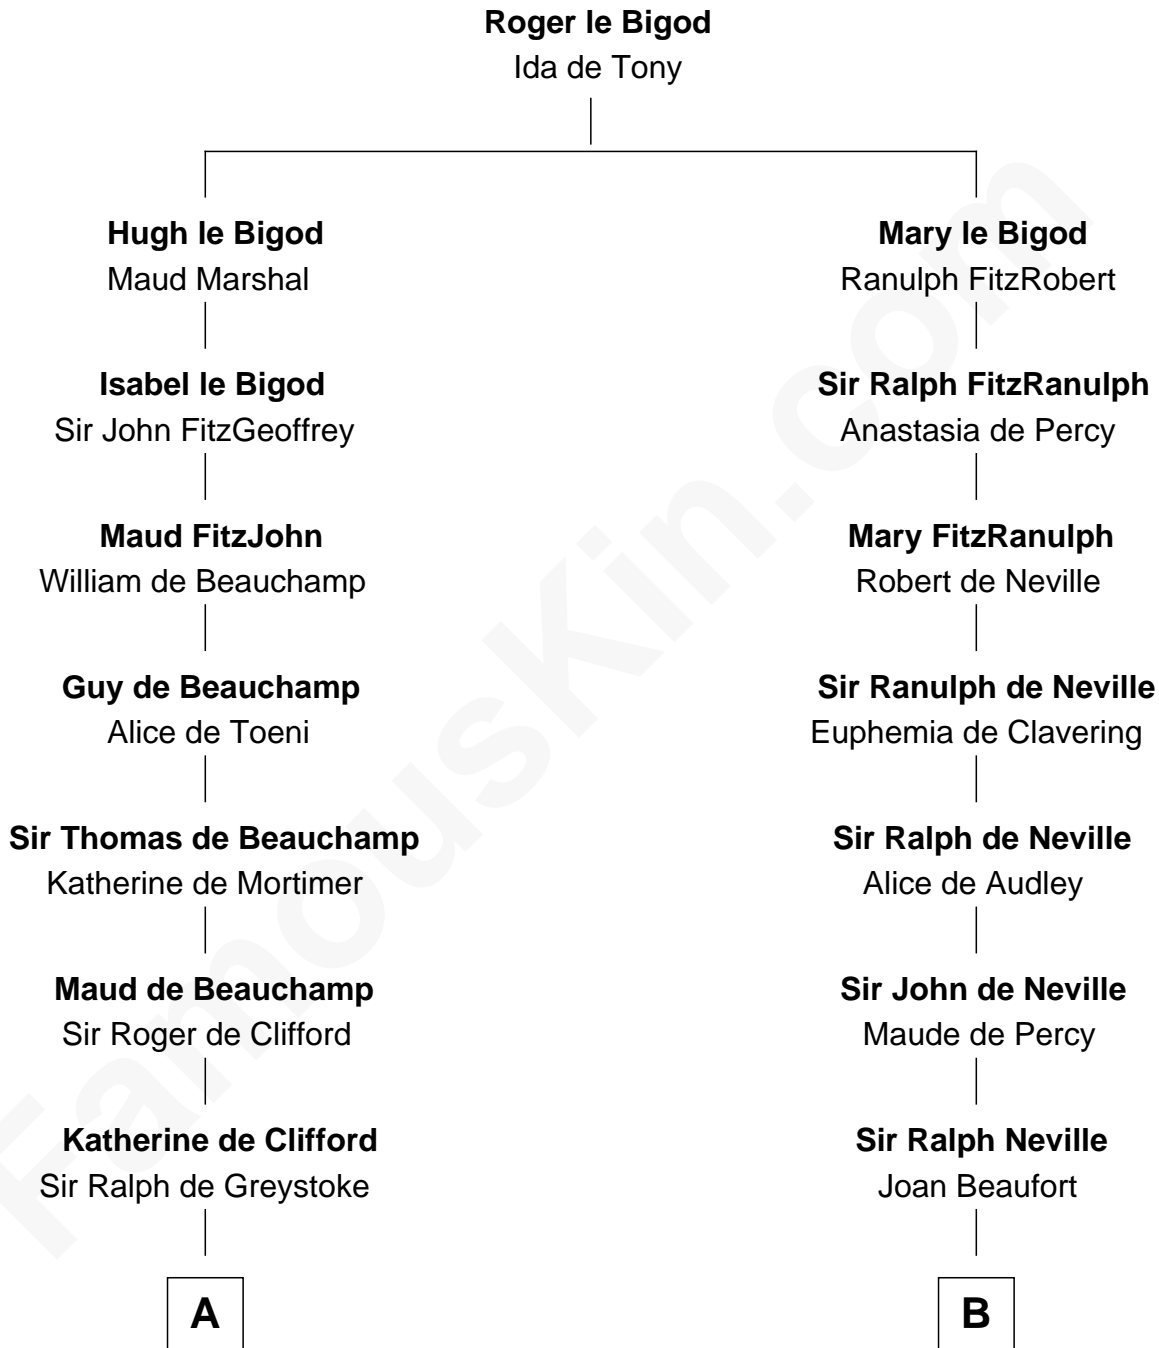

FamousKin.com

Relationship Chart of Ralph Waldo Emerson

American Poet

21st cousin of

John Brown

American Abolitionist

C

Rev. Samuel Moody

Hannah Sewall

Mary Moody

Rev. Joseph Emerson

Rev. William Emerson

Phebe Bliss

Rev. William Emerson

Ruth Haskins

Ralph Waldo Emerson