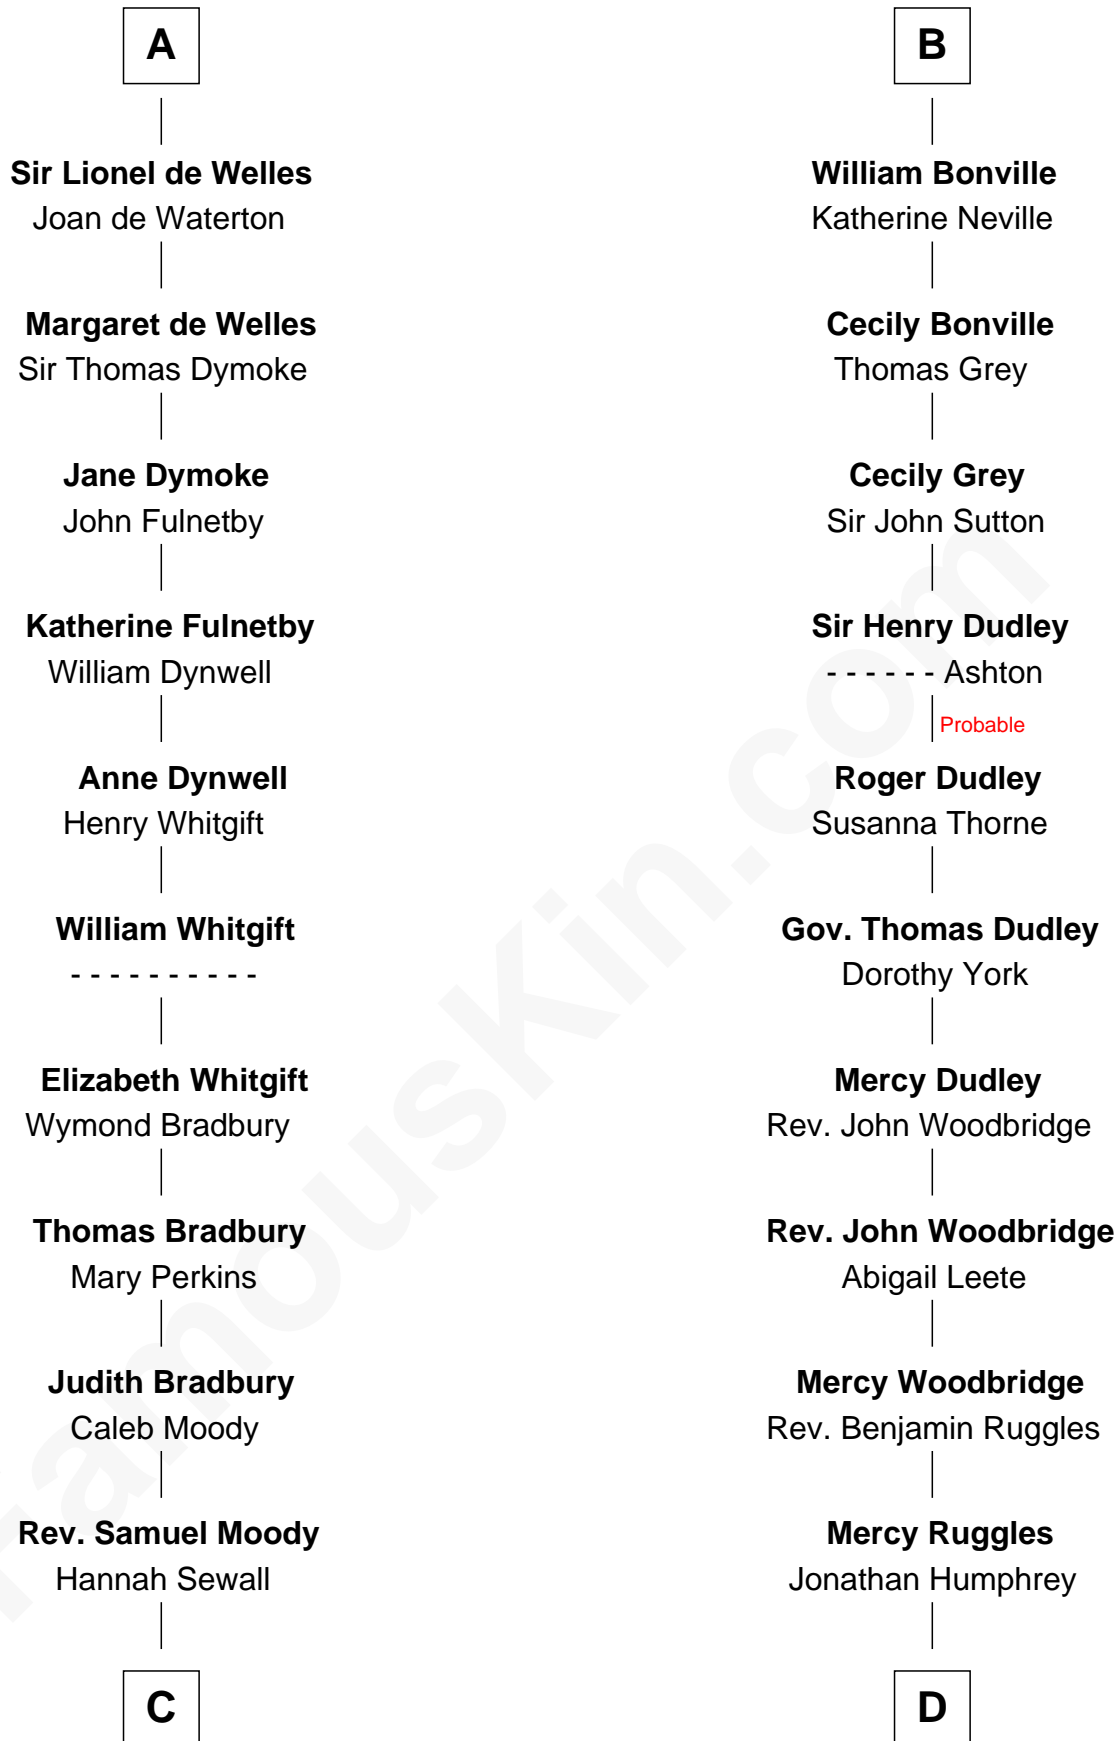

## Relationship Chart of

### Ralph Waldo Emerson

*American Poet*

20th cousin of

### John Brown

*American Abolitionist*

**Sir Humphrey de Bohun**

Maud of Eu

**C**

**Mary Moody**  
Rev. Joseph Emerson  
|  
**Rev. William Emerson**  
Phebe Bliss  
|  
**Rev. William Emerson**  
Ruth Haskins  
|  
**Ralph Waldo Emerson**  
*American Poet*

**D**

**Oliver Humphrey**  
Sarah Garrett  
|  
**Ruth Humphrey**  
Gideon Mills  
|  
**Ruth Mills**  
Owen Brown  
|  
**John Brown**  
*American Abolitionist*

FamousKin.com