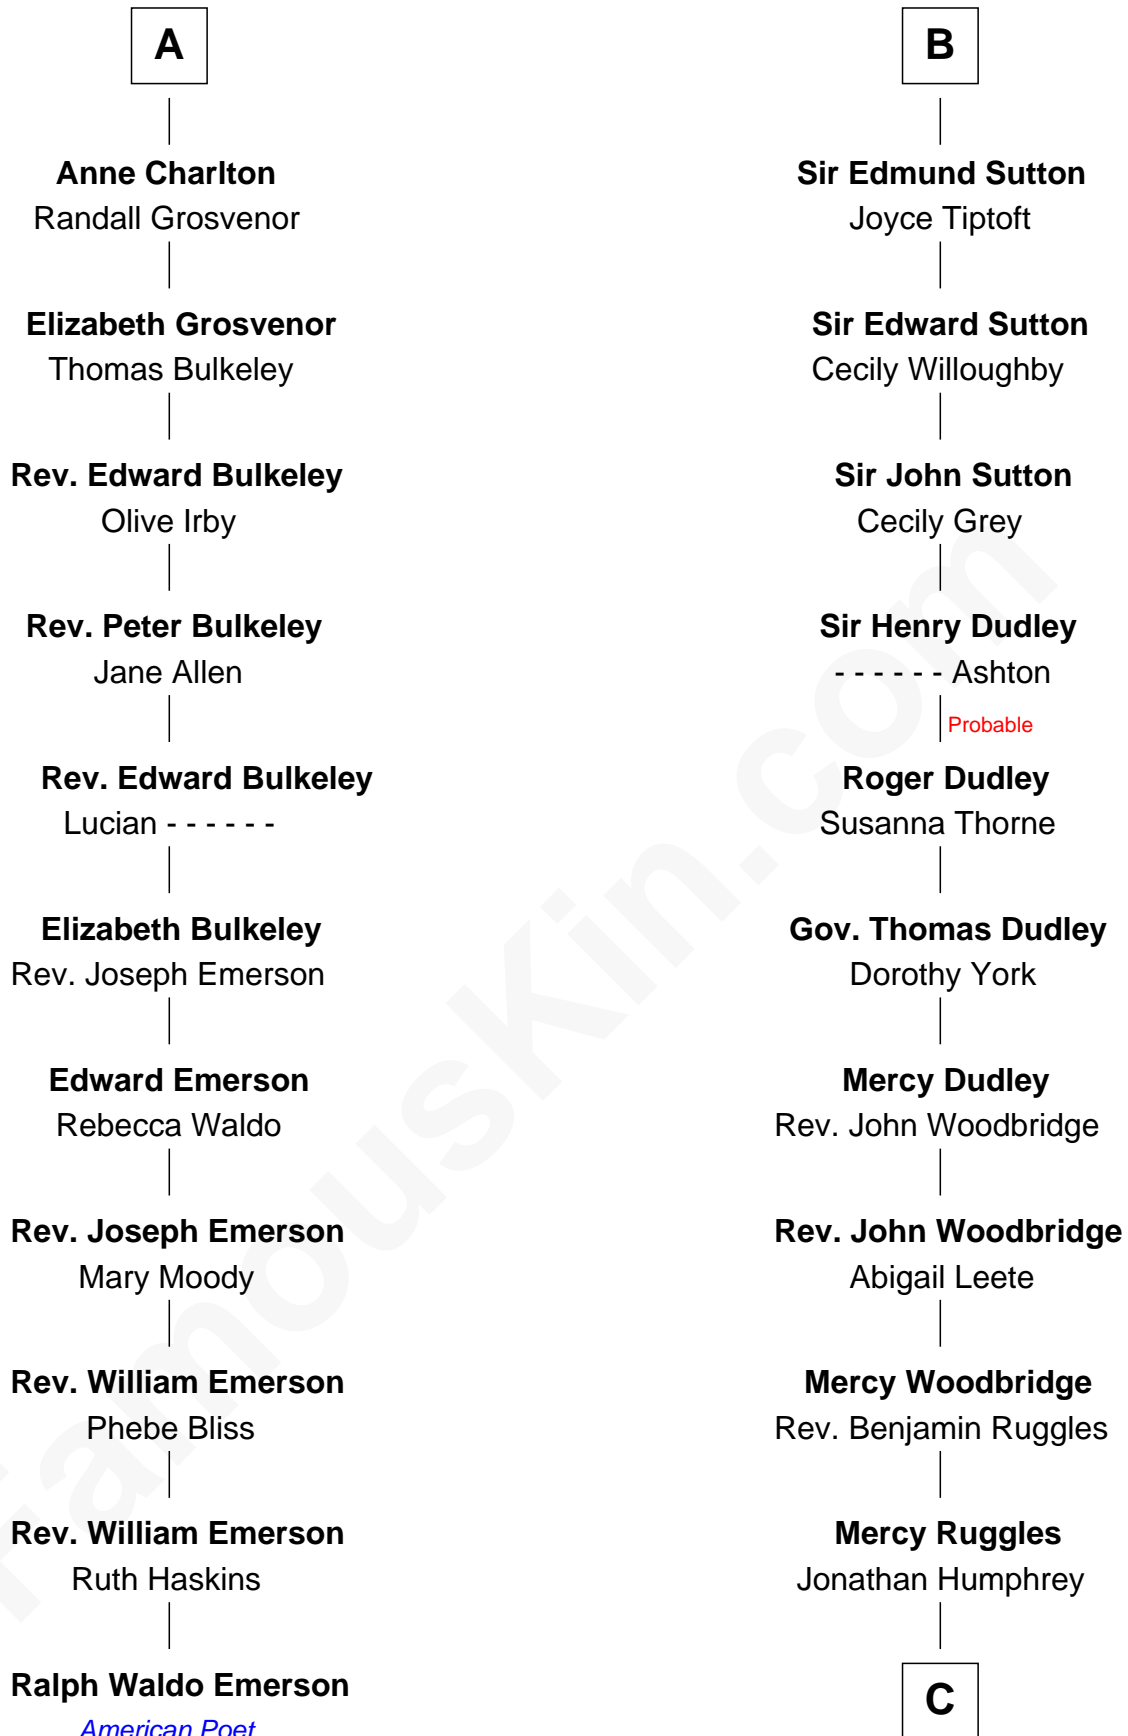

FamousKin.com
Relationship Chart of
Ralph Waldo Emerson
American Poet

17th cousin 3 times removed of
John Brown
American Abolitionist

C

Oliver Humphrey

Sarah Garrett

Ruth Humphrey

Gideon Mills

Ruth Mills

Owen Brown

John Brown

American Abolitionist