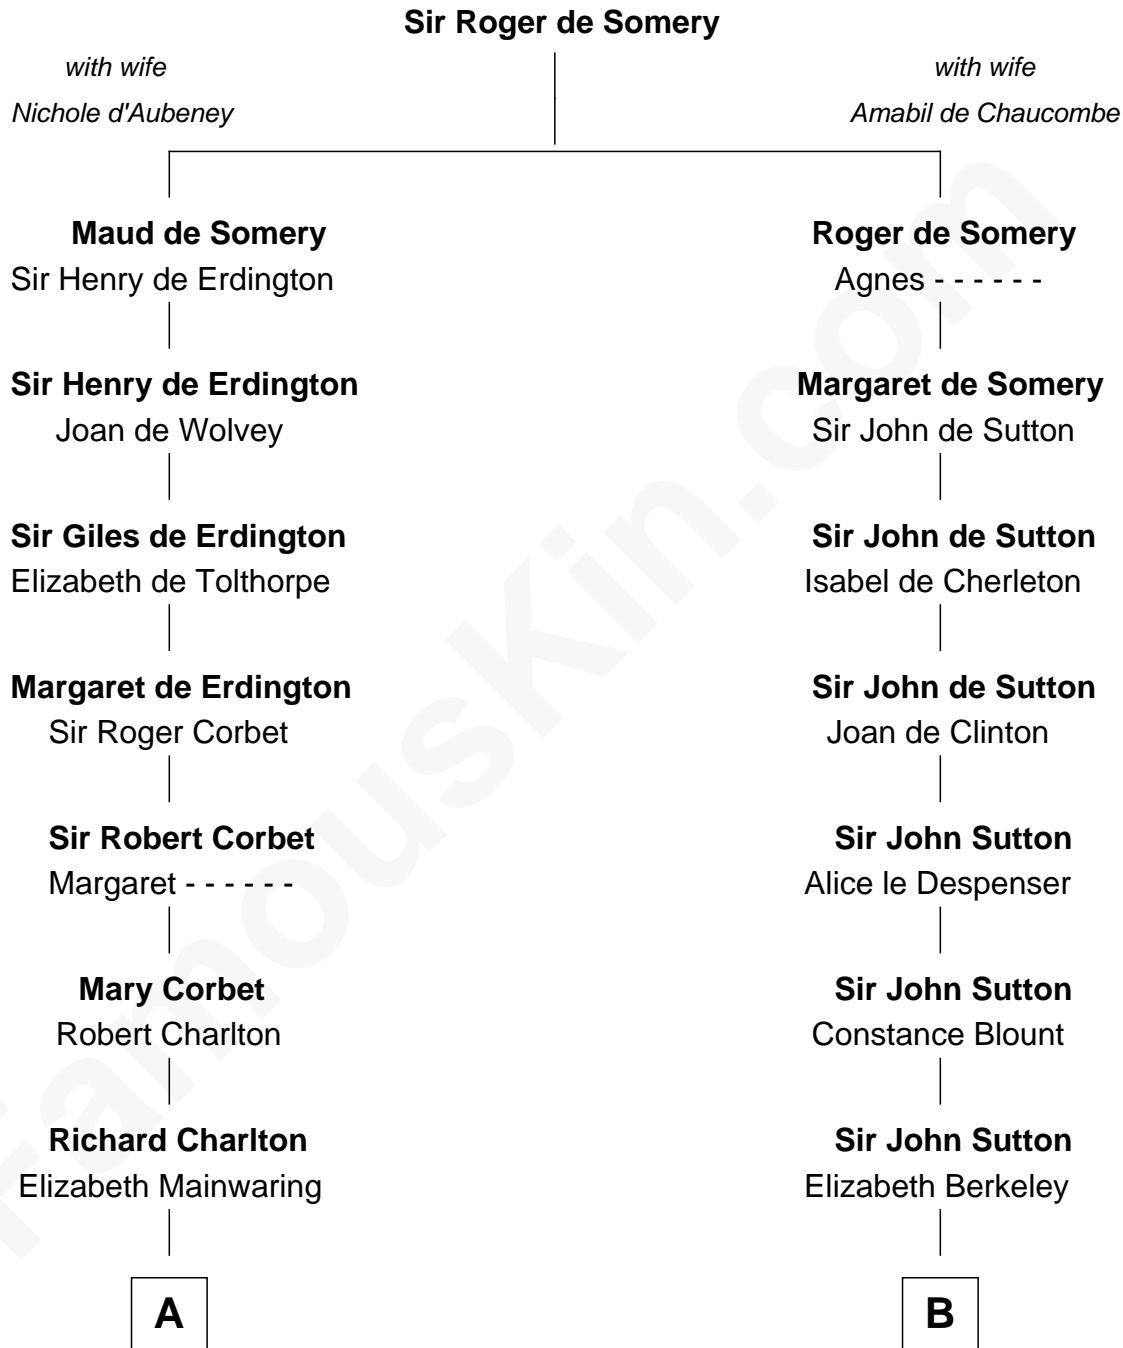

FamousKin.com
Relationship Chart of
Ralph Waldo Emerson
American Poet

17th cousin 3 times removed of
John Brown
American Abolitionist

C

Oliver Humphrey

Sarah Garrett

Ruth Humphrey

Gideon Mills

Ruth Mills

Owen Brown

John Brown

American Abolitionist