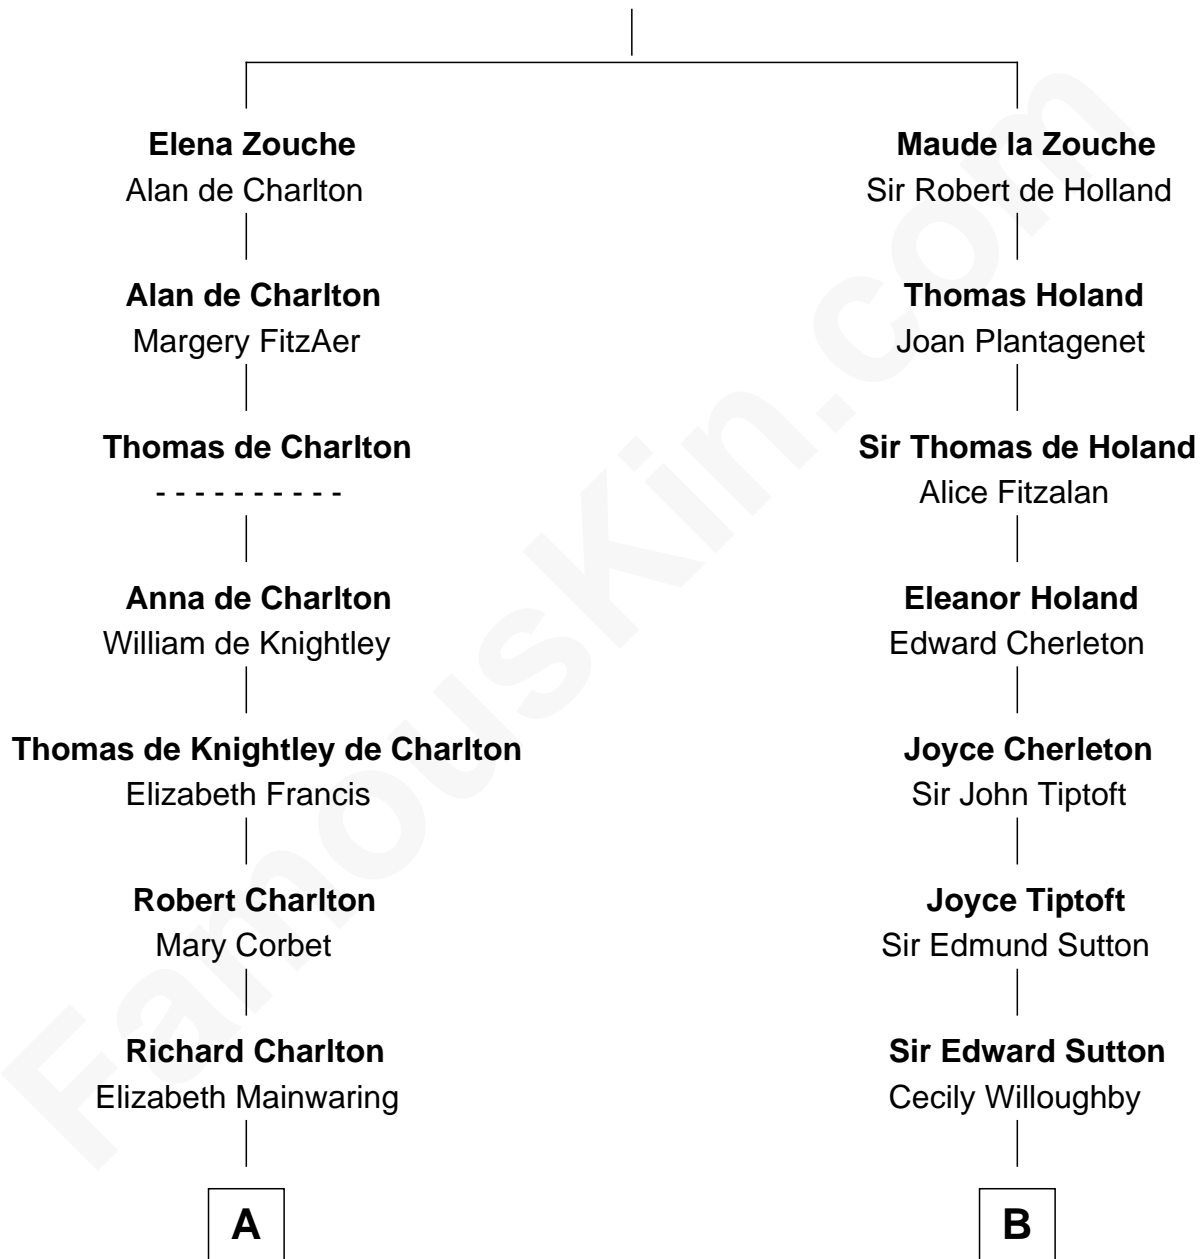

FamousKin.com

Relationship Chart of Ralph Waldo Emerson

American Poet

17th cousin 1 time removed of

John Brown

American Abolitionist

Sir Alan la Zouche

Eleanor de Segrave

C

Ruth Mills
Owen Brown

John Brown
American Abolitionist

FamousKin.com