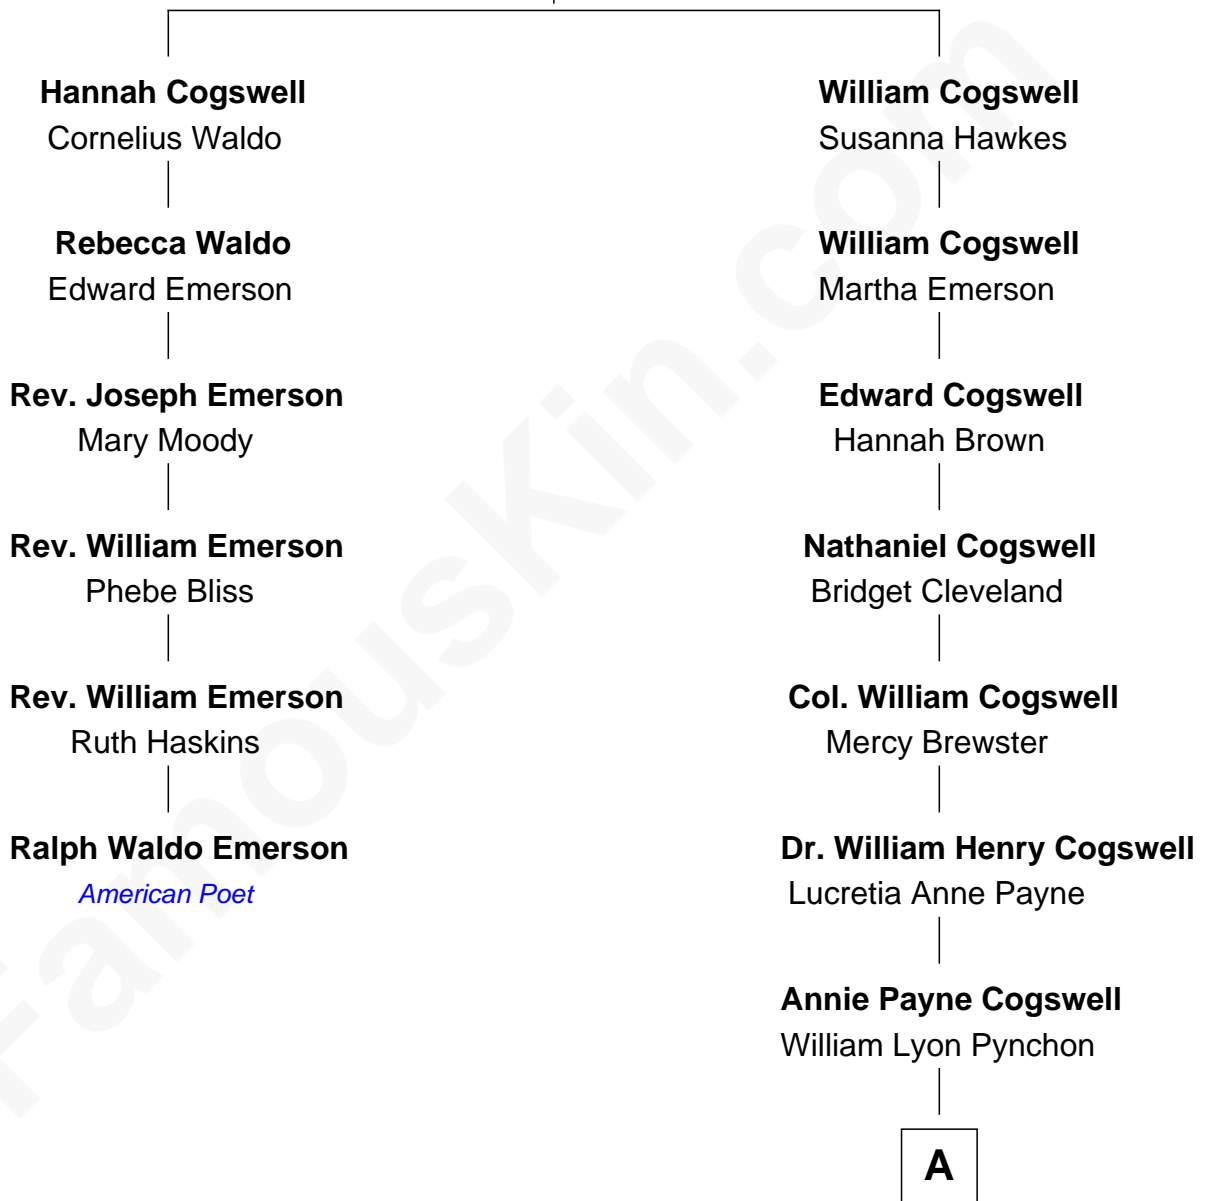

John Cogswell
Elizabeth Thomson