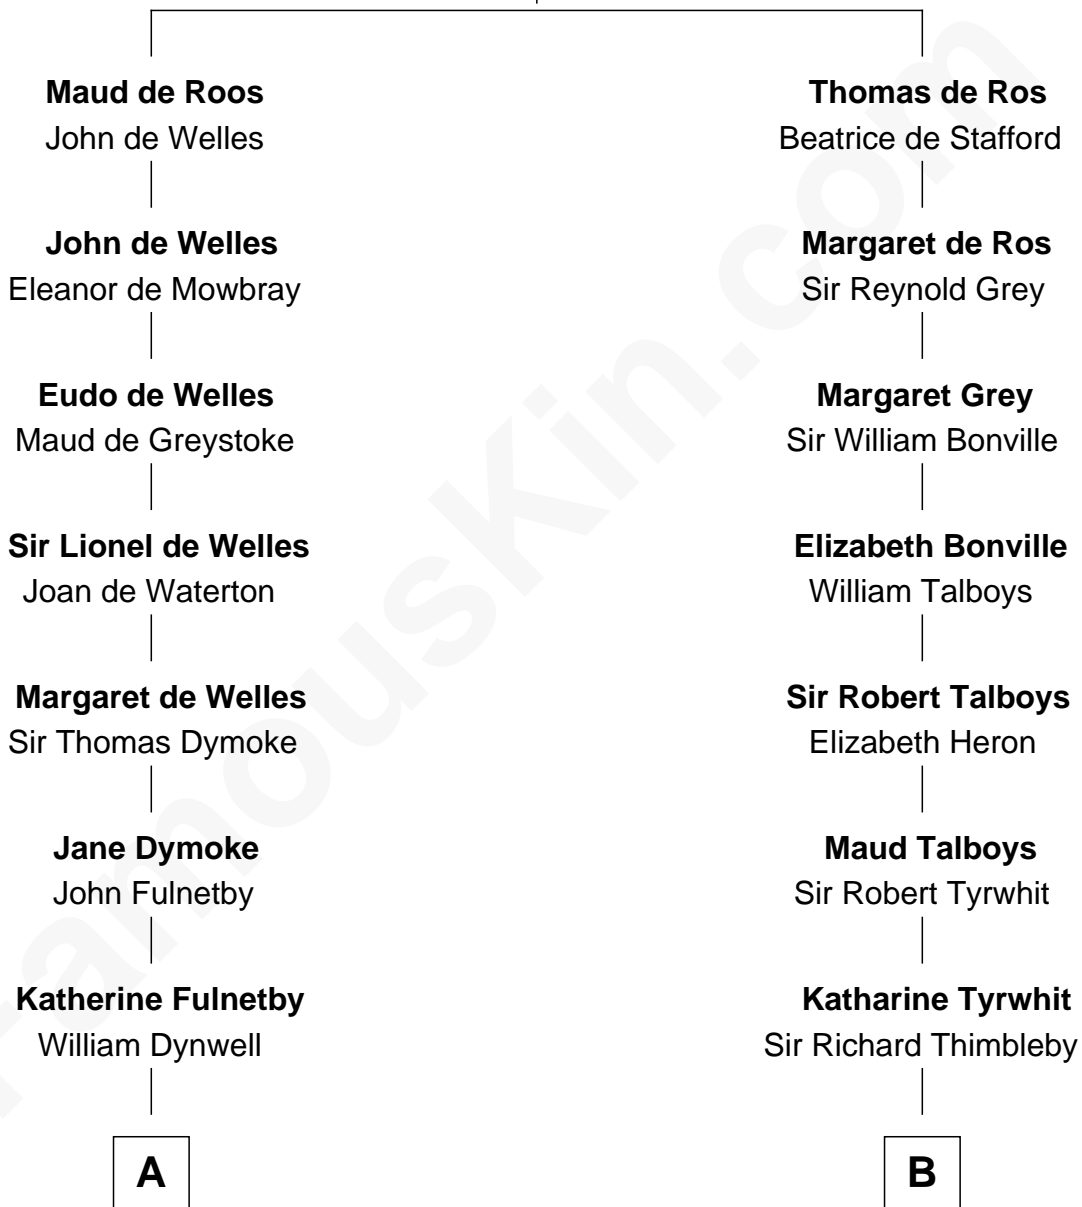

FamousKin.com

Relationship Chart of

Ralph Waldo Emerson

American Poet

16th cousin 3 times removed of

Thomas Pynchon

American Novelist

Sir William de Ros
Margery de Badlesmere

C

William Henry Chichele Pynchon

Carrie Susan Moyses

Thomas Ruggles Pynchon

Catherine Frances Bennett

Thomas Pynchon

Novelist

FamousKin.com