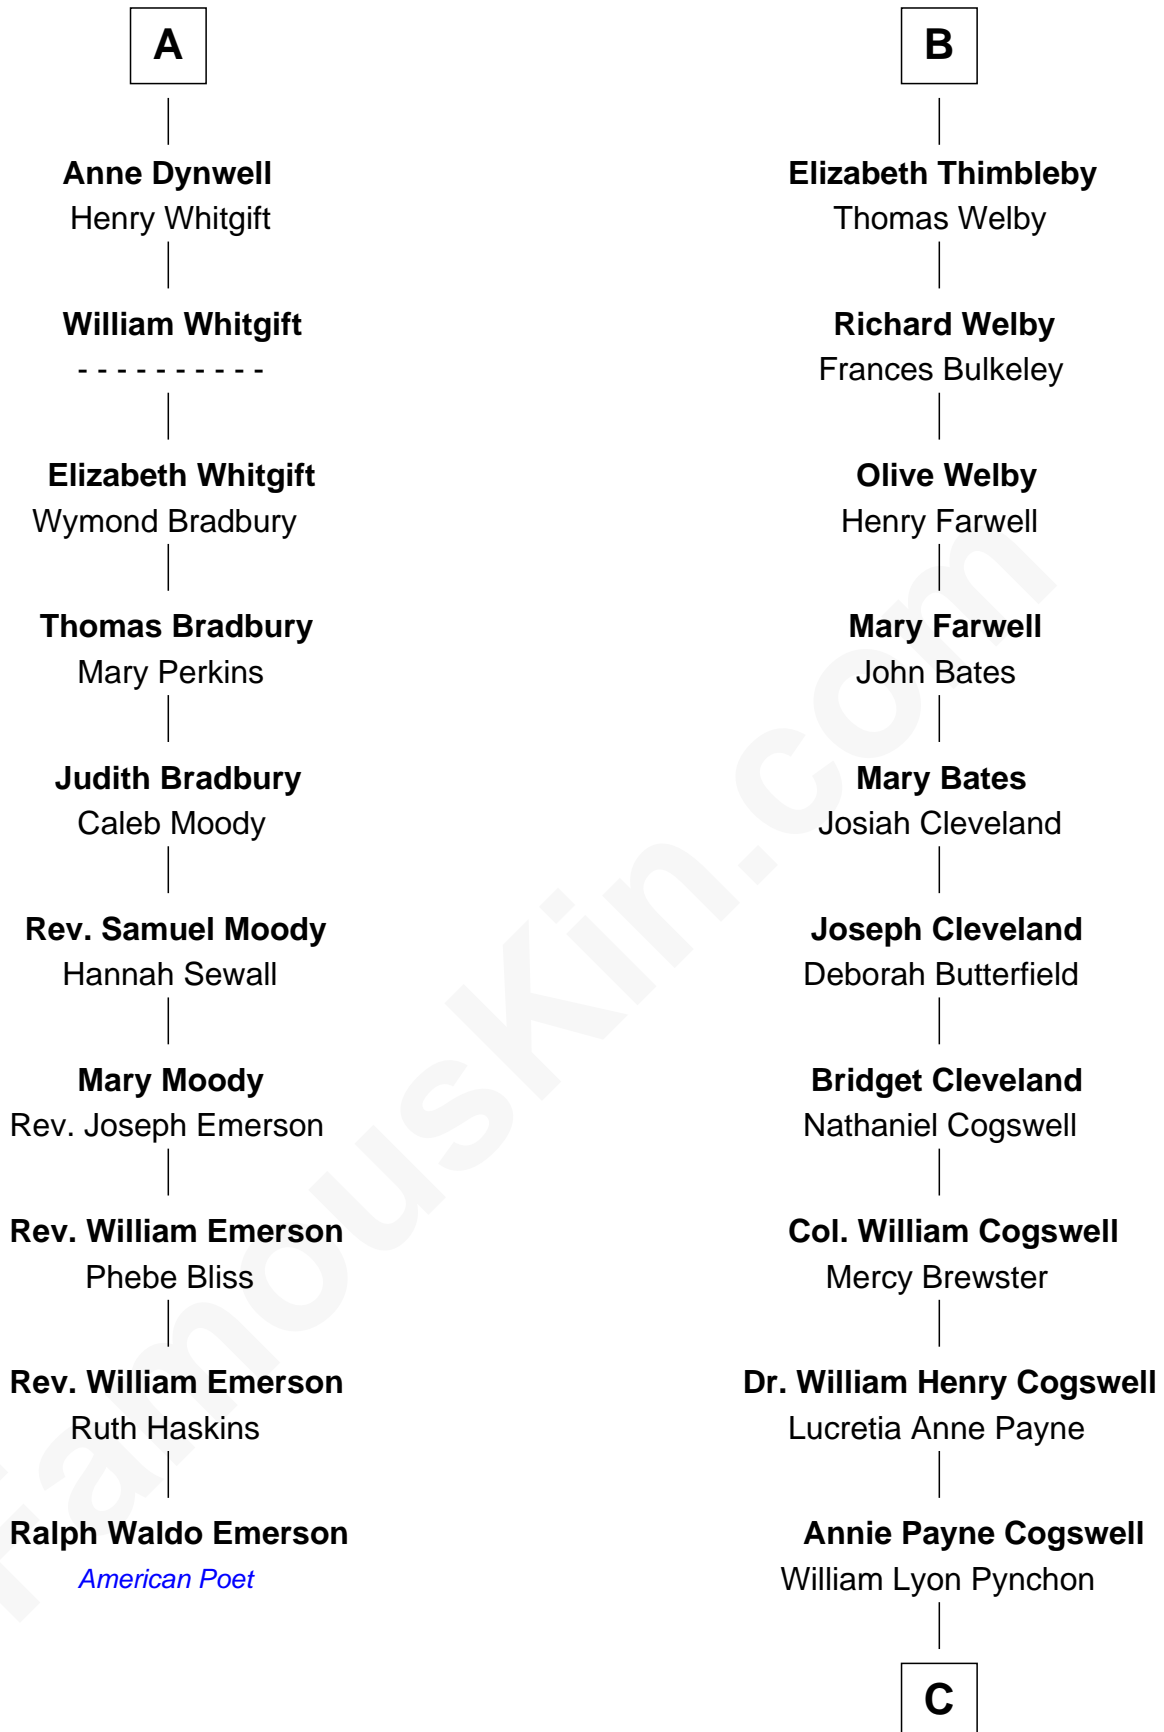

FamousKin.com

Relationship Chart of

Ralph Waldo Emerson

American Poet

16th cousin 3 times removed of

Thomas Pynchon

American Novelist

Sir William de Ros
Margery de Badlesmere

C

William Henry Chichele Pynchon

Carrie Susan Moyses

Thomas Ruggles Pynchon

Catherine Frances Bennett

Thomas Pynchon

Novelist

FamousKin.com