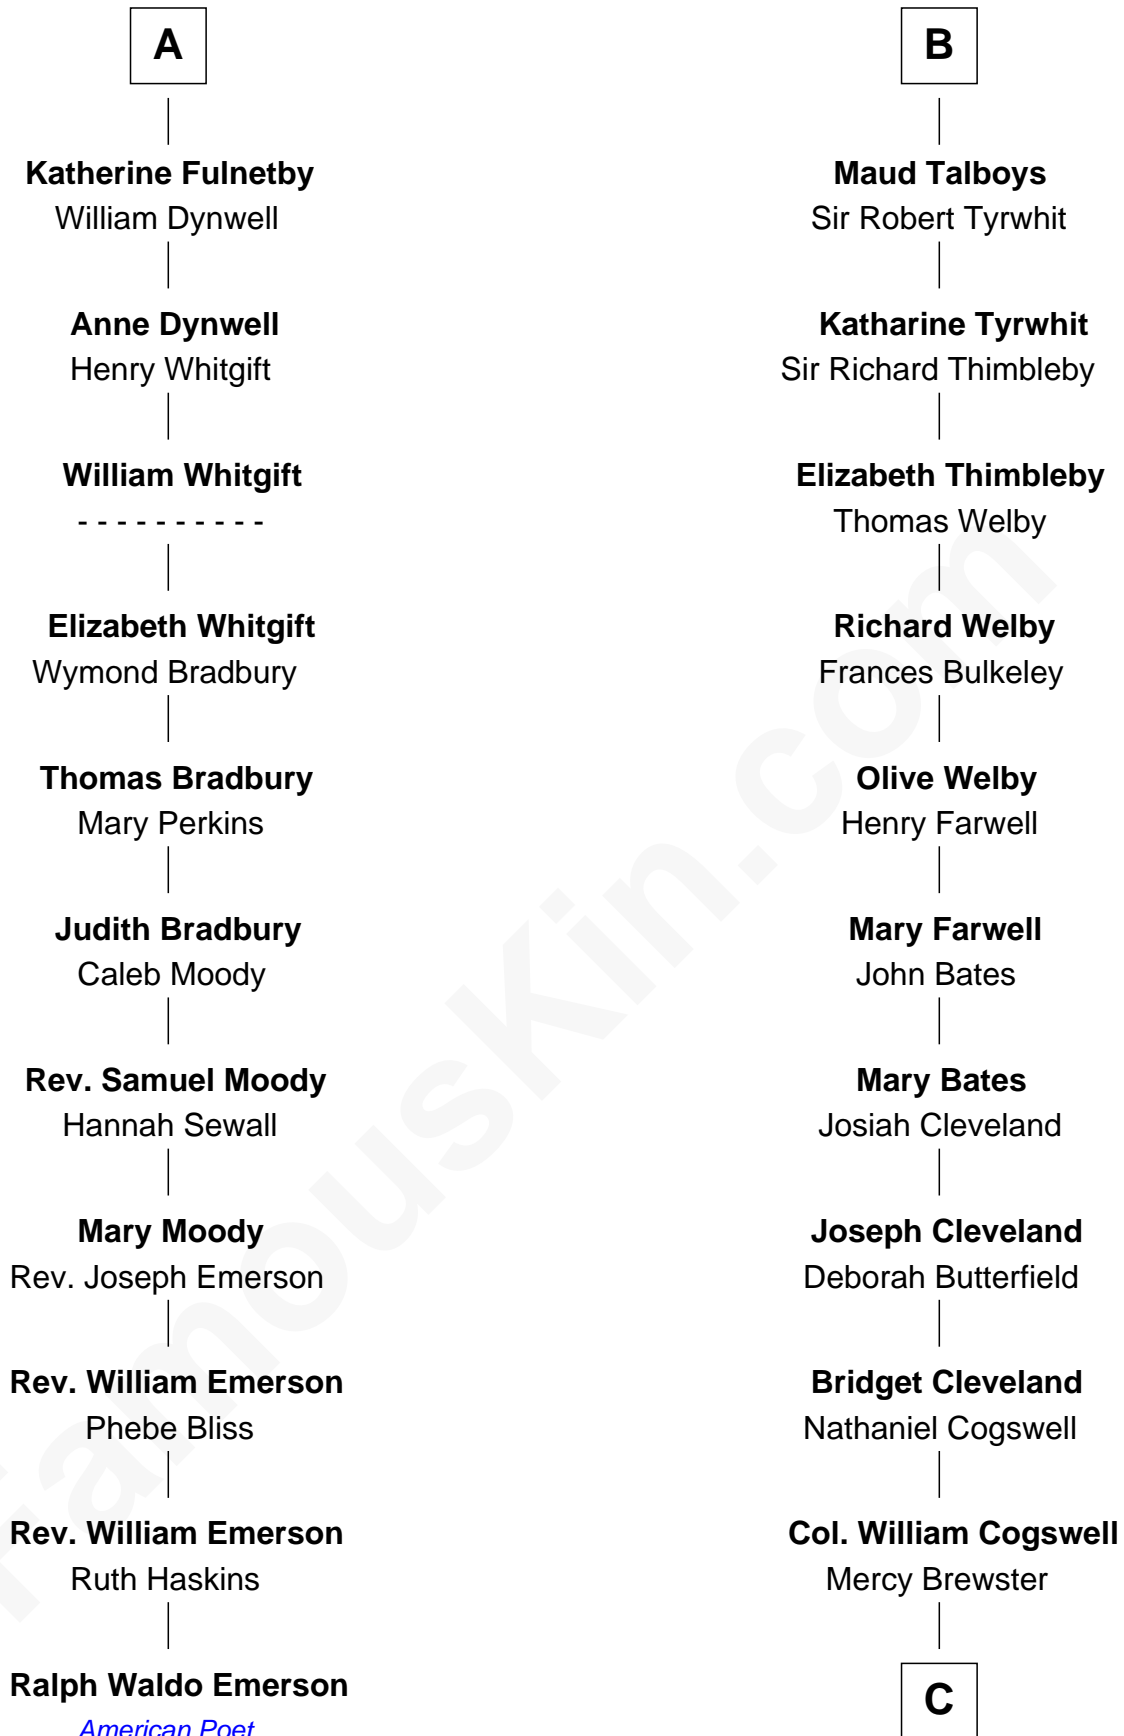

FamousKin.com

Relationship Chart of

Ralph Waldo Emerson

American Poet

17th cousin 4 times removed of

Thomas Pynchon

American Novelist

Sir Hugh I de Audley

Iseult de Mortimer

C

Dr. William Henry Cogswell

Lucretia Anne Payne

Annie Payne Cogswell

William Lyon Pynchon

William Henry Chichele Pynchon

Carrie Susan Moyses