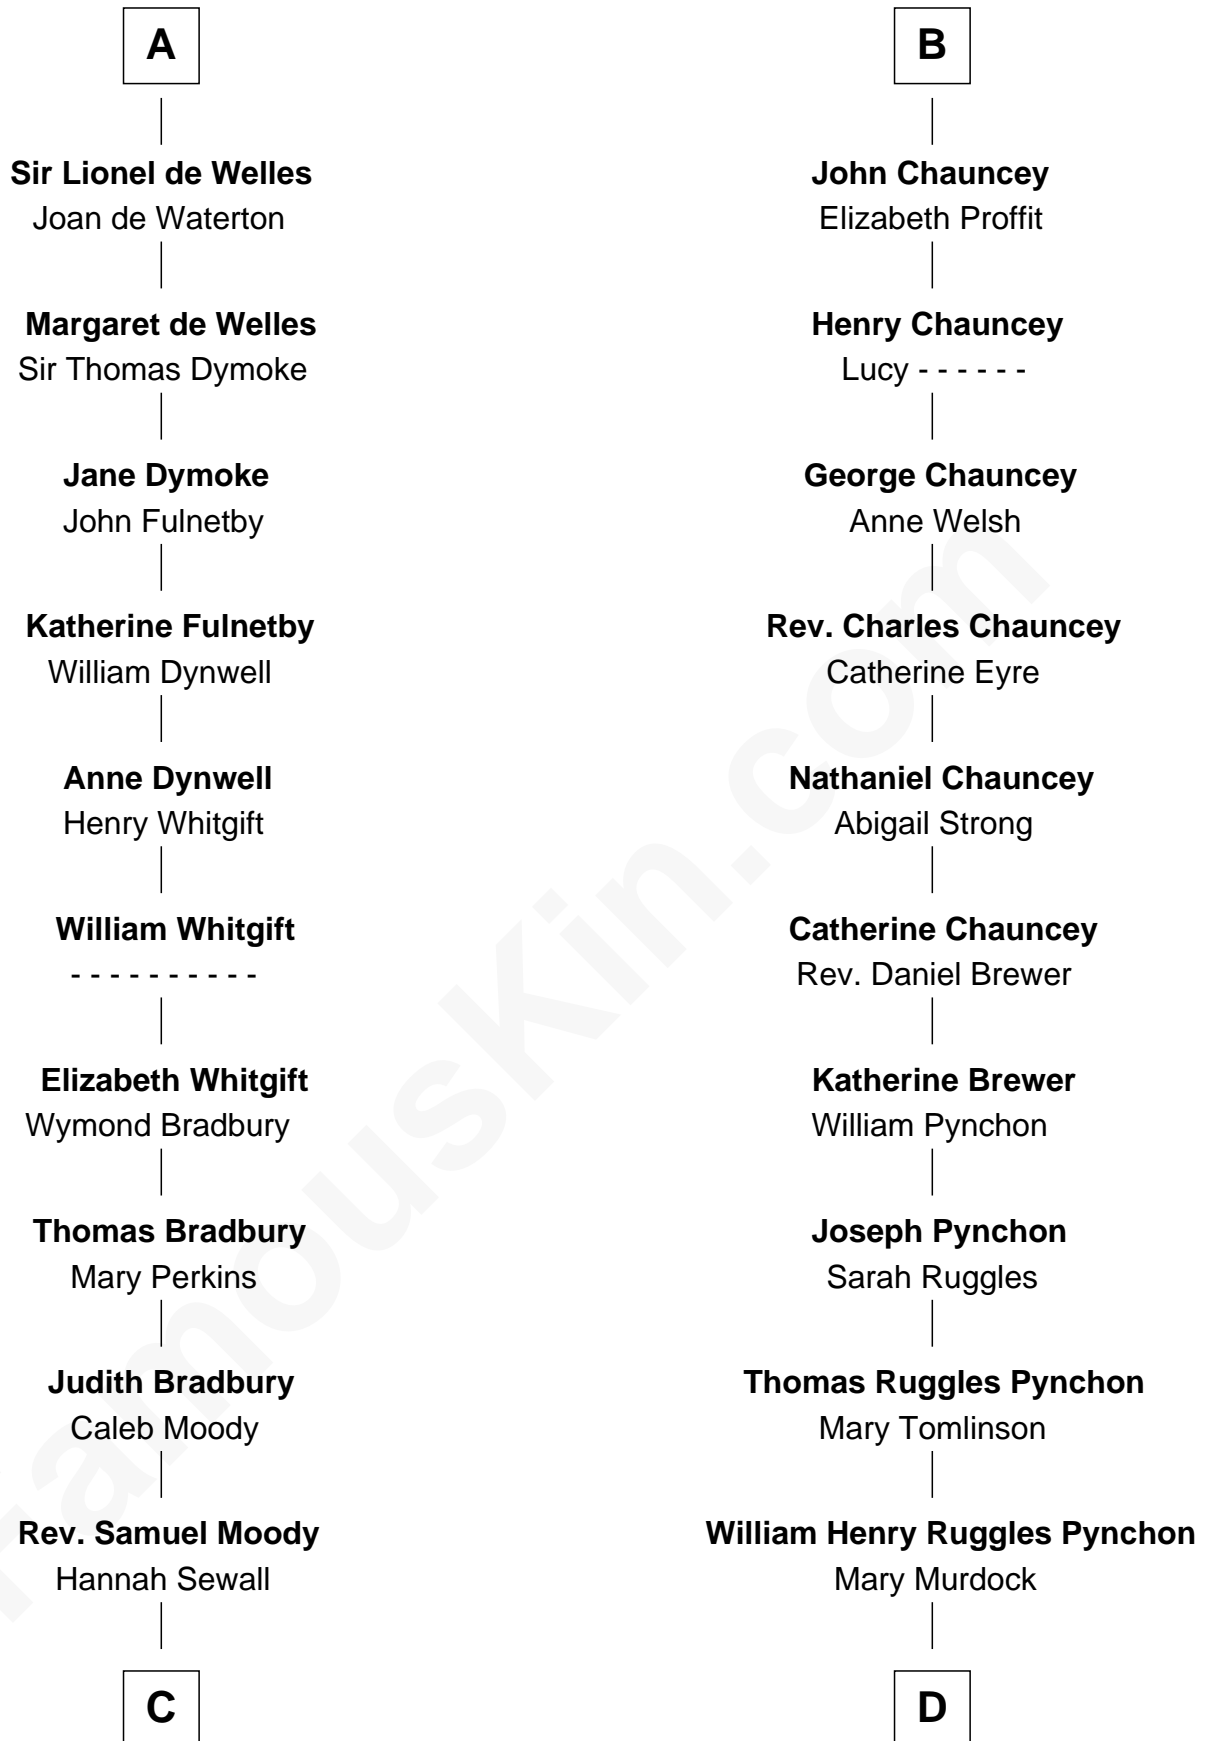

## Relationship Chart of

### Ralph Waldo Emerson

*American Poet*

20th cousin of

### Thomas Pynchon

*American Novelist*

**Sir William de Ferrers**

Agnes of Chester

**C**

**Mary Moody**  
Rev. Joseph Emerson

**Rev. William Emerson**  
Phebe Bliss

**Rev. William Emerson**  
Ruth Haskins

**Ralph Waldo Emerson**  
*American Poet*

**D**

**William Lyon Pynchon**  
Annie Payne Cogswell

**William Henry Chichele Pynchon**  
Carrie Susan Moyses

**Thomas Ruggles Pynchon**  
Catherine Frances Bennett