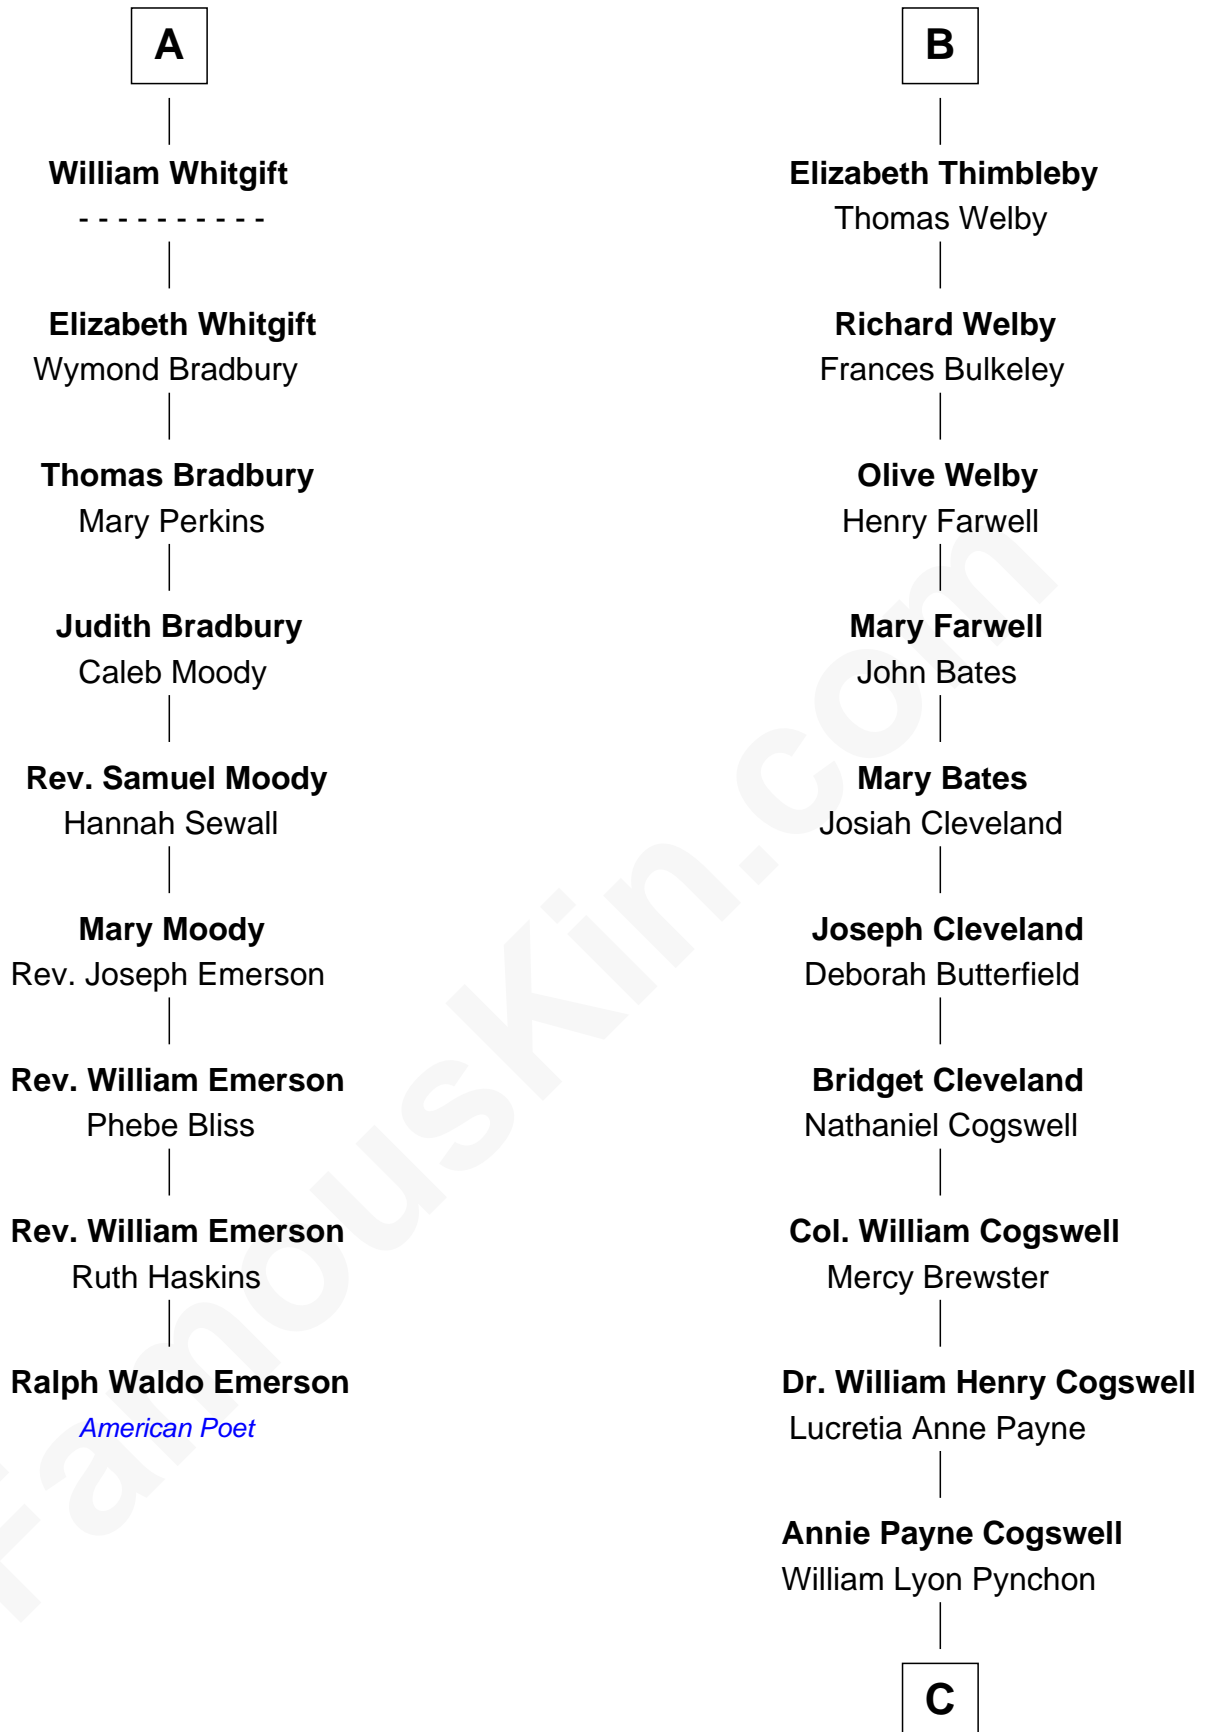

FamousKin.com

Relationship Chart of Ralph Waldo Emerson

American Poet

15th cousin 4 times removed of

Thomas Pynchon

American Novelist

C

William Henry Chichele Pynchon

Carrie Susan Moyses

Thomas Ruggles Pynchon

Catherine Frances Bennett

Thomas Pynchon

Novelist

FamousKin.com