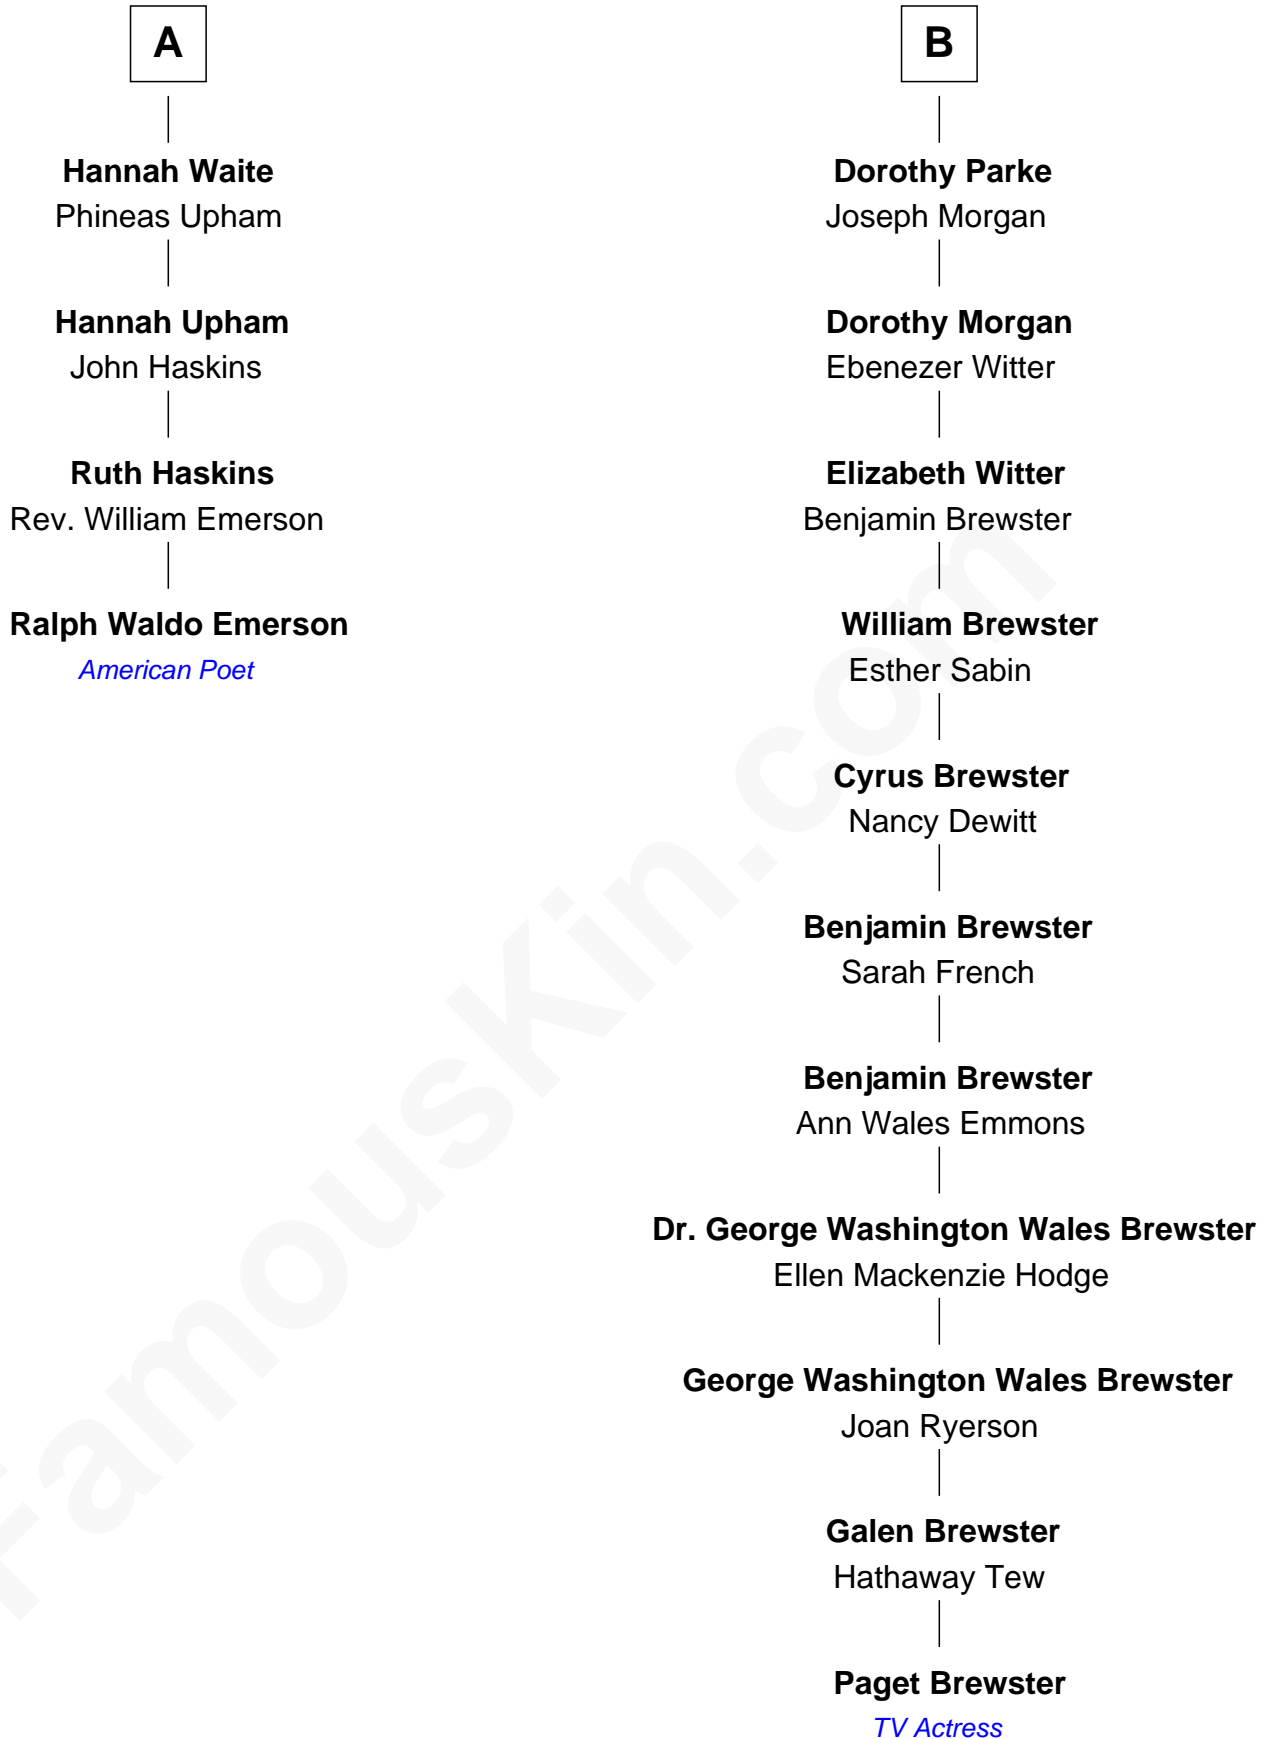

**FamousKin.com**  
**Relationship Chart of**  
**Ralph Waldo Emerson**  
*American Poet*

10th cousin 7 times removed of

**Paget Brewster**  
*TV Actress*

Paget Brewster photo by [Jonathan Reilly](#) (CC BY-SA 2.0)