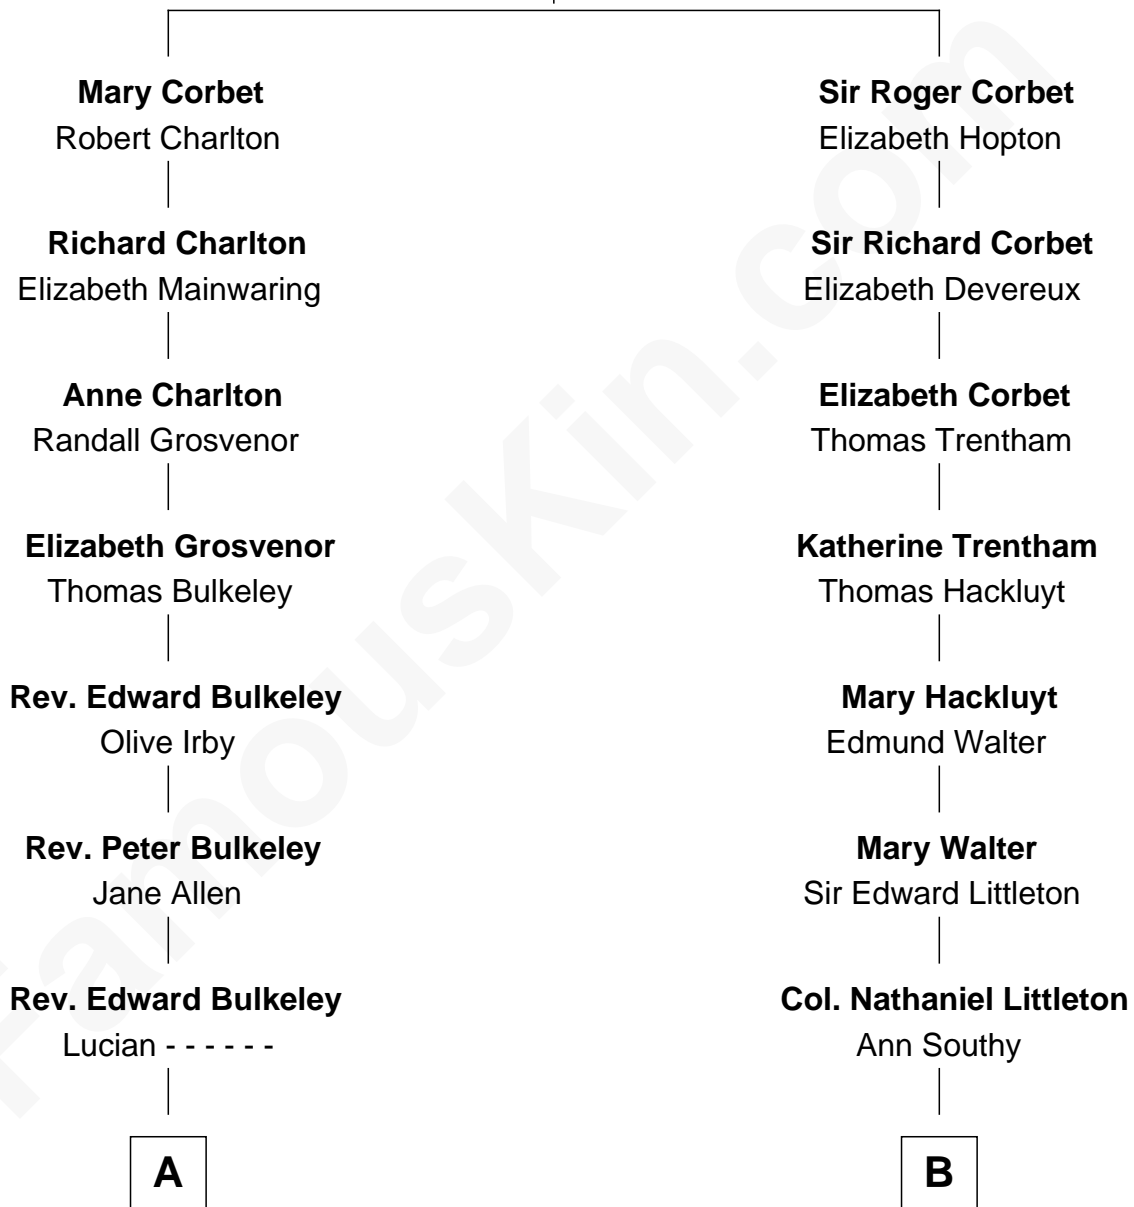

**FamousKin.com**  
**Relationship Chart of**  
**Ralph Waldo Emerson**  
*American Poet*

12th cousin 5 times removed of

**Paget Brewster**  
*TV Actress*

**Sir Robert Corbet**  
 Margaret - - - - -

Paget Brewster photo by [Jonathan Reilly](#) (CC BY-SA 2.0)