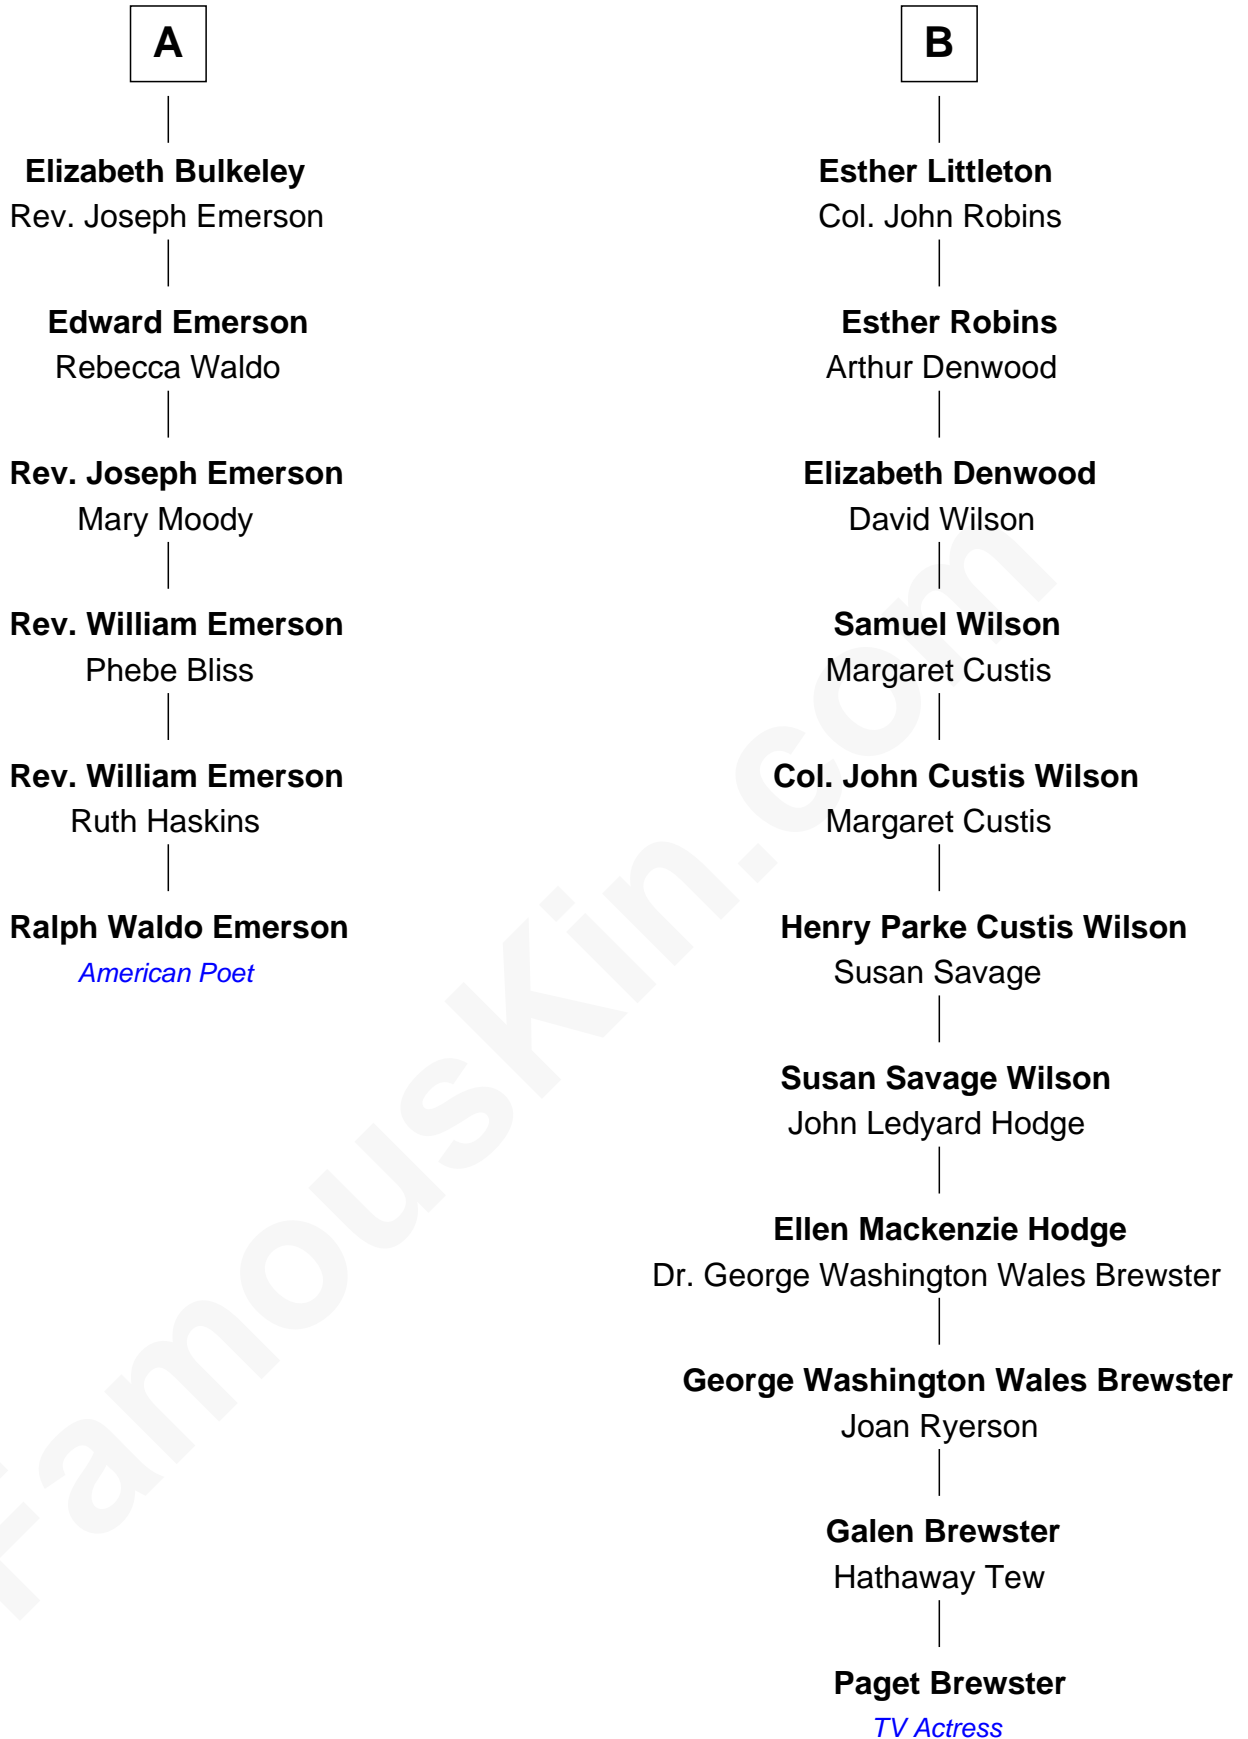

**FamousKin.com**  
**Relationship Chart of**  
**Ralph Waldo Emerson**  
*American Poet*

12th cousin 5 times removed of

**Paget Brewster**  
*TV Actress*

**Sir Robert Corbet**  
 Margaret - - - - -

Paget Brewster photo by [Jonathan Reilly](#) (CC BY-SA 2.0)